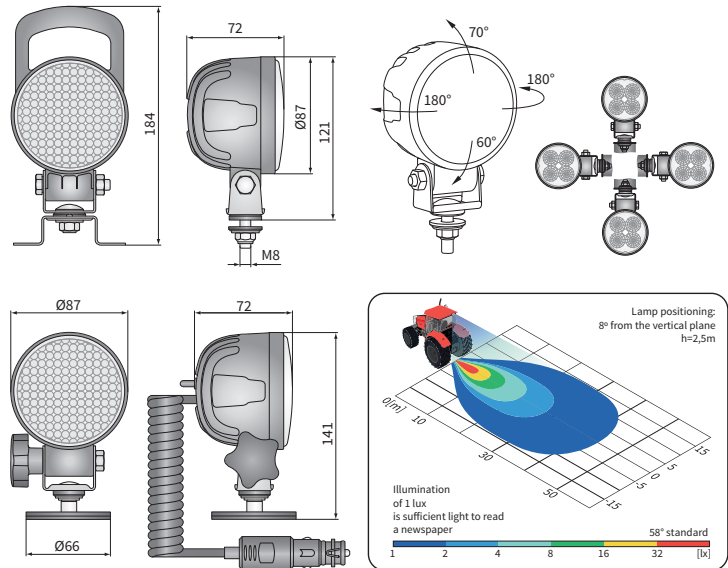

## TECHNICAL DATA / FEATURES

- dimensions:  $\phi 87 \times 72$
- luminous flux of the LED module: 2000 lm, 1500 lm, 1000 lm
- luminous flux of the lamp: 1600 lm, 1200 lm, 800 lm
- maximum power: 21W, 18W, 14.5W
- nominal voltage: 12V-24V DC
- permissible power supply voltage: 10.5V-30V DC
- source of light: 4 x LED
- colour temperature: 5700-7000K
- light distribution angle: 58°
- IP rating: IP67, IP69K, IP66
- work temperature: -40°C - +80°C
- housing's material: aluminium
- lens' material: plastic
- built-in connectors: AMP Faston 250, Deutsch DT, AMP SuperSeal 1.5
- other: protection:
  - against overheating
  - against reverse polarisation

Correct polarity required.

Mounting: as a freestanding on body panels. They can be installed in any position (standing, hanging, on side).

It is possible to install needed connectors for a version with cable (on request).

Useful parts while installing:

- deutsch plug DT06-2S 2-pin - cat. No. A.07135
- AMP SuperSeal 1,5 plug 2-pin - cat. No. A.07137
- AMP Faston 250 plug 2-pin - cat. No. A.07138

Replacement parts:

- neodymium magnet  $\phi 66/230N$  (1 pc.) - cat. No. CAR4.51315

## DIMENSIONS

Cat. number	Luminous flux			IP rating	IP66	IP67	IP69K	Accessories							Connectors				
	2000 lm	1500 lm	1000 lm					LED module 12V-24V handle	cable 0,15 m	cable 0,5 m	cable 8 m	switch	cigarette lighter plug	neodymium magn. holder	case	AMP Faston 250	Deutsch DT	AMP SuperSeal 1.5	
<b>CRC5J.53401</b>	✓				✓	✓	✓	✓	✓										
CRC5J.53406	✓				✓	✓	✓	✓	✓								✓		
<b>CRC5J.53414</b>	✓				✓	✓	✓	✓	✓										
CRC5J.53415	✓				✓	✓	✓	✓	✓									✓	
CRC5J.53453	✓				✓	✓	✓	✓	✓										
CRC5J.53455	✓				✓	✓	✓	✓	✓										
<b>CRC5J.53456</b>	✓				✓	✓	✓	✓	✓										
<b>CRC5F.52001</b>		✓			✓	✓	✓	✓	✓										
CRC5F.52006		✓			✓	✓	✓	✓	✓								✓		
<b>CRC5F.52014</b>		✓			✓	✓	✓	✓	✓								✓		
CRC5F.52002		✓			✓	✓	✓	✓	✓								✓		