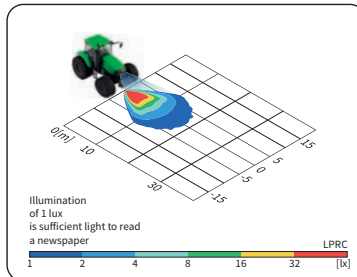

DIMENSIONS

Cat. number	John Deere No.	Type	Accessories		Side		Application dedicated	Packaging / pc carton box
		H27	bulb H27 12V	right	left			
LPRC.54750		✓			✓		A	1
LPRC.54751	AL.172568, AL.119769	✓	✓		✓		A	1
LPRC.54700		✓				✓	A	1
LPRC.54701	AL.172569, AL.119770	✓	✓			✓	A	1