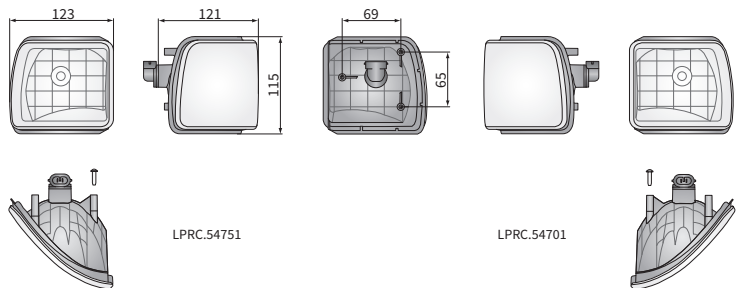

TECHNICAL DATA / FEATURES

- dimensions: 123x115x121
- source of light: H27
- maximum power: 50W
- nominal voltage: 12V DC
- optics: FF
- light distribution angle: 30° x 7°
- IP rating: IP66
- housing's material: plastic
- housing's colour: -
- lens' material: glass
- built-in connectors: -

ADDITIONAL INFORMATION

Mounting: direct bolt-on replacement.

Dedicated application:

A - tractors John Deere:

- 5070M, 5080M, 5080R, 5080RN, 5090M, 5090R, 5090RN,
- 5100M, 5100R, 5100RN, 5620, 5720, 5820, 6020, 6020SE,
- 6120, 6120SE, 6130, 6215, 6220, 6220SE, 6230, 6320, 6320L,
- 6320SE, 6330, 6420, 6420L, 6420S, 6420SE, 6430, 6520, 6520L,
- 6520SE, 6530, 6534, 6620, 6620SE, 6630, 6820, 6830, 6920,
- 6920S, 6930, 7220, 7320, 7330, 7420, 7520.

DIMENSIONS

Cat. number	John Deere No.	Type	Accessories		Side		Application dedicated	Packaging / pc carton box
		H27	bulb H27 12V	right	left			
LPRC.54750		✓			✓		A	1
LPRC.54751	AL.172568, AL.119769	✓	✓		✓		A	1
LPRC.54700		✓				✓	A	1
LPRC.54701	AL.172569, AL.119770	✓	✓			✓	A	1