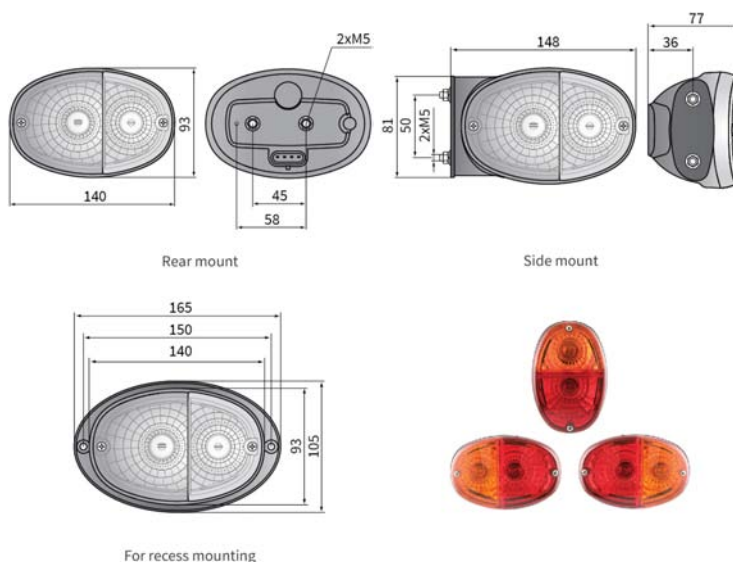

## TECHNICAL DATA / FEATURES

- dimensions: 140x93x77, 148x93x77, 165x105x77
- light function: parking, stop light (main), direction indicator
- lamp function markings: R-S1, 2a, A, 1
- traffic: right-hand / left-hand
- source of light: P21W and P21/5W, P21W and R5W
- maximum power: 21W, 5W
- nominal voltage: 12V-24V DC
- optics: FF
- IP rating: IP55
- mounting: rear, side, in recess
- housing's material: plastic
- housing's colour: black
- lens' material: plastic
- built-in connectors: AMP Superseal 1,5, Deutsch DT

## ADDITIONAL INFORMATION

Possible installation as: left-side or right-side, in horizontal, vertical or side position.

Front lamp available as version 2F, parking light and direction indicator. Rear lamps available as version 3F, including parking light, direction indicator and stop light.

Useful parts while installing:  
 AMP Superseal 1,5 plug 4-pin - cat. No. A.07133  
 Deutsch plug DT06-4S 4-pin - cat. No. A.07136

Equivalents for Cobo:  
 LT3.48400 - 02.1335.0000  
 LT3.48481 - 02.0665.0000

## DIMENSIONS

For recess mounting

Cat. number	Hella Catal. No.	Homologation code	Lamp type		Light function	Function markings	Accessories	Connectors	Mounting	Application	dedicated	Packaging / pc	carton box
			front	rear									
LT3.48400	2SD343130-011,017	077		✓	✓	✓						1	
LT3.48410	2SD343130-157,167	077		✓	✓	✓	✓				A/B	1	
LT3.48420	2SD343130-137,147	077		✓	✓	✓						1	
LT3.48430	2SD343130-797,807	077		✓	✓	✓						1	
LT3.48431		077		✓	✓	✓	✓					1	
LT3.48432		077		✓	✓	✓						1	
LT3.48440		077		✓	✓	✓						1	
LT3.48441	2SD343130-737,747	077		✓	✓	✓	✓					1	
LT3.48442	2SD343130-397,227	077		✓	✓	✓						1	
LT3.48450	2BE343130-001,007	082	✓		✓	✓					C/D	1	
LT3.48460	2BE343130-657,667	082	✓		✓	✓					C	1	
LT3.48470		082	✓		✓	✓						1	
LT3.48480		082	✓		✓	✓					A/B/E	1	
LT3.48481	2BE343130-417,427	082	✓		✓	✓						1	
LT3.48482		082	✓		✓	✓						1	
LT3.48490	2BE343130-777,787	082	✓		✓	✓						1	
LT3.48491	2BE343130-657,667	082	✓		✓	✓						1	
LT3.48492		082	✓		✓	✓						1	