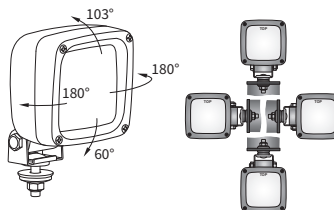

TECHNICAL DATA / FEATURES

- dimensions: 100x100x91
- source of light: H3
- maximum power: 70W
- nominal voltage: 12V-24V DC
- optics: FF
- light distribution angle: 52° x 26°
- IP rating: IP66, IP69K, IP67
- housing's material: plastic
- housing's colour: black
- lens' material: glass
- built-in connectors: AMP Faston 250, Deutsch DT
- other (optional): handle
switch
shock absorber
magnetic holders

A wide range of connectors and brackets. They can be installed in any position.

Useful parts while installing:

- AMP Faston 250 plug 2-pin - cat. No. A.07138
- deutsch plug DT06-2S 2-pin - cat. No. A.07135

DIMENSIONS

Cat. number	IP rating			Accessories	Bracket							Cat. number	IP rating			Accessories	Bracket																					
	IP66	IP67	IP69K		bulb H3 12V	bulb H3 24V	shock absorber	handle	switch	cable 4 m	cigarette lighter plug		AMP Faston connector	DT04-2P connector	DT06-2S connector		M8	omega	neodymium magn.	IP66	IP67	IP69K	bulb H3 12V	bulb H3 24V	shock absorber	handle	switch	cable 4 m	cigarette lighter plug	AMP Faston connector	DT04-2P connector	DT06-2S connector	M8	omega	neodymium magn.			
LKR5FF.46500	✓	✓	✓											✓			LKR5FF.46513	✓	✓	✓																		
LKR5FF.46501	✓	✓	✓		✓									✓			LKR5FF.46550	✓	✓	✓																		
LKR5FF.46502	✓	✓	✓			✓								✓			LKR5FF.46591	✓	✓	✓																		
LKR5FF.46560		✓	✓									✓		✓			LKR5FF.46592	✓	✓	✓																		
LKR5FF.46540	✓	✓	✓											✓			LKR5FF.46593	✓	✓	✓																		
LKR5FF.46541	✓	✓	✓		✓	✓								✓			LKR5FF.46570																					
LKR5FF.46590	✓							✓						✓			LKR5FF.46571																					
LKR5FF.46503	✓	✓	✓											✓			LKR5FF.46572																					
LKR5FF.46504	✓		✓		✓									✓			LKR5FF.46573																					
LKR5FF.46510	✓	✓	✓											✓			LKR5FF.46574																					
LKR5FF.46512	✓	✓	✓		✓									✓			LKR5FF.46575																					