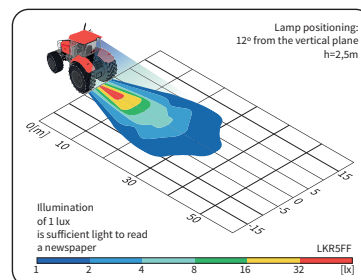

DIMENSIONS

Cat. number	IP rating			Accessories	Bracket							Cat. number	IP rating			Accessories	Bracket																					
	IP66	IP67	IP69K		bulb H3 12V	bulb H3 24V	shock absorber	handle	switch	cable 4 m	cigarette lighter plug		AMP Faston connector	DT04-2P connector	DT06-2S connector		M8	omega	neodymium magn.	IP66	IP67	IP69K	bulb H3 12V	bulb H3 24V	shock absorber	handle	switch	cable 4 m	cigarette lighter plug	AMP Faston connector	DT04-2P connector	DT06-2S connector	M8	omega	neodymium magn.			
LKR5FF.46500	✓	✓	✓											✓			LKR5FF.46513	✓	✓	✓																		
LKR5FF.46501	✓	✓	✓		✓									✓			LKR5FF.46550	✓	✓	✓																		
LKR5FF.46502	✓	✓	✓			✓								✓			LKR5FF.46591	✓	✓	✓																		
LKR5FF.46560		✓	✓									✓		✓			LKR5FF.46592	✓	✓	✓																		
LKR5FF.46540	✓	✓	✓											✓			LKR5FF.46593	✓	✓	✓																		
LKR5FF.46541	✓	✓	✓		✓	✓								✓			LKR5FF.46570																					
LKR5FF.46590	✓							✓						✓			LKR5FF.46571																					
LKR5FF.46503	✓	✓	✓											✓			LKR5FF.46572																					
LKR5FF.46504	✓		✓		✓									✓			LKR5FF.46573																					
LKR5FF.46510	✓	✓	✓											✓			LKR5FF.46574																					
LKR5FF.46512	✓	✓	✓		✓									✓			LKR5FF.46575