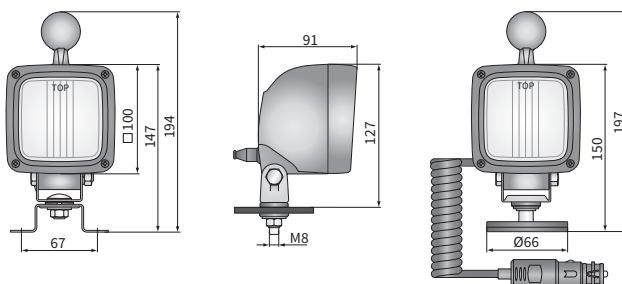

TECHNICAL DATA / FEATURES

- dimensions: 100x100x91
- source of light: H3
- maximum power: 70W
- nominal voltage: 12V-24V DC
- optics: FF
- light distribution angle: 52° x 26°
- IP rating: IP66, IP69K, IP67
- housing's material: plastic
- housing's colour: black
- lens' material: glass
- built-in connectors: AMP Faston 250, Deutsch DT
- other (optional): handle
switch
shock absorber
magnetic holders

A wide range of connectors and brackets. They can be installed in any position.

Useful parts while installing:

- AMP Faston 250 plug 2-pin - cat. No. A.07138
- deutsch plug DT06-2S 2-pin - cat. No. A.07135

DIMENSIONS

Cat. number	IP rating			Accessories	Bracket							Cat. number	IP rating			Accessories	Bracket																					
	IP66	IP67	IP69K		bulb H3 12V	bulb H3 24V	shock absorber	handle	switch	cable 4 m	cigarette lighter plug		AMP Faston connector	DT04-2P connector	DT06-2S connector		M8	omega	neodymium magn.	IP66	IP67	IP69K	bulb H3 12V	bulb H3 24V	shock absorber	handle	switch	cable 4 m	cigarette lighter plug	AMP Faston connector	DT04-2P connector	DT06-2S connector	M8	omega	neodymium magn.			
LKR5FF.46500	✓	✓	✓											✓			LKR5FF.46513	✓	✓	✓																		
LKR5FF.46501	✓	✓	✓		✓									✓			LKR5FF.46550	✓	✓	✓																		
LKR5FF.46502	✓	✓	✓			✓								✓			LKR5FF.46591	✓	✓	✓																		
LKR5FF.46560		✓	✓									✓		✓			LKR5FF.46592	✓	✓	✓																		
LKR5FF.46540	✓	✓	✓											✓			LKR5FF.46593	✓	✓	✓																		
LKR5FF.46541	✓	✓	✓		✓	✓								✓			LKR5FF.46570																					
LKR5FF.46590	✓							✓						✓			LKR5FF.46571																					
LKR5FF.46503	✓	✓	✓											✓			LKR5FF.46572																					
LKR5FF.46504	✓		✓		✓									✓			LKR5FF.46573																					
LKR5FF.46510	✓	✓	✓											✓			LKR5FF.46574																					
LKR5FF.46512	✓	✓	✓		✓									✓			LKR5FF.46575																					