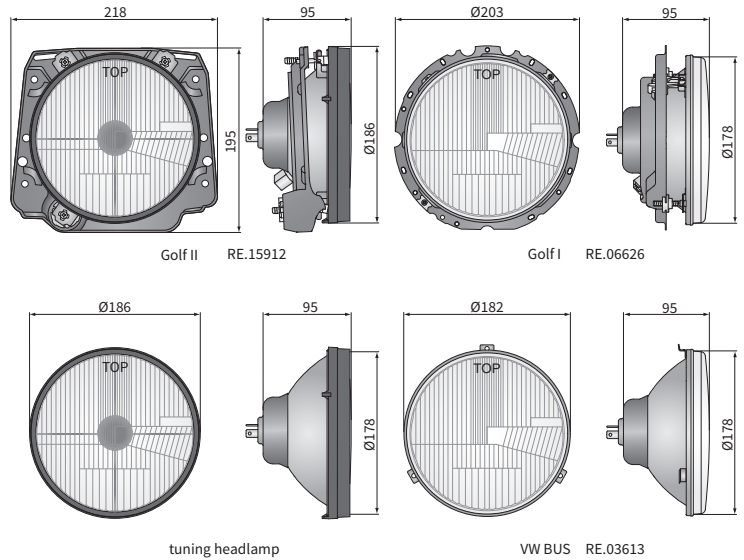

TECHNICAL DATA / FEATURES

- dimensions: $\phi 178 \times 93$
- light functions: passing, driving, parking
- function markings: HC/R, A
- traffic: right-hand
- reference mark: 17.5, 12.5
- source of light: H4, T4W
- maximum power: 75/70W, 4W
- nominal voltage: 12V-24V DC
- optics: standard
- IP rating: IP54
- housing's material: metal
- lens' material: glass
- built-in connectors: -
- other (optional): tuning versions

Replacement parts:

- main bulb gasket - cat. No. A.05820
- parking light bulb holder - cat. No. A.26900

Dedicated application:

- A - VW Golf I (1974-2009),
VW Golf I tuning (1974-2009)
- B - VW Golf II (1983-1992),
VW Golf II tuning (1983-1992)
- C - VW Bus Transporter 2 T3 (1980-1991),
VW Bus tuning Transporter 2 T3 (1980-1991)

DIMENSIONS

| Cat. number | Hella Catal. No. | Homologation code | Light functions | | | Type | H4 | Accessories | | | | Side | | | Application | Packaging / pc | |
|-------------|------------------|-------------------|-----------------|---------|---------|------|----|-------------|----------------|------------------------------|-------|----------------|-------|------|-------------|----------------|------------|
| | | | passing | driving | parking | | | bulb gasket | mounting plate | mounting plate-leveling unit | frame | ornamentations | right | left | | dedicated | carton box |
| RE.06626 | 1A8 003 060-551 | 035 | ✓ | ✓ | ✓ | ✓ | ✓ | ✓ | ✓ | ✓ | ✓ | ✓ | ✓ | A | 1 | | |
| RE.06326 | | 066 | ✓ | ✓ | ✓ | ✓ | ✓ | ✓ | ✓ | ✓ | ✓ | ✓ | ✓ | A | 1 | | |
| RE.03512 | 1A8 004 190-101 | 035 | ✓ | ✓ | ✓ | ✓ | ✓ | ✓ | ✓ | ✓ | ✓ | ✓ | ✓ | B | 1 | | |
| RE.15912 | | 066 | ✓ | ✓ | ✓ | ✓ | ✓ | ✓ | ✓ | ✓ | ✓ | ✓ | ✓ | B | 1 | | |
| RE.03613 | | 035 | ✓ | ✓ | ✓ | ✓ | ✓ | ✓ | ✓ | ✓ | ✓ | ✓ | ✓ | C | 1 | | |
| RE.16113 | | 066 | ✓ | ✓ | ✓ | ✓ | ✓ | ✓ | ✓ | ✓ | ✓ | ✓ | ✓ | C | 1 | | |