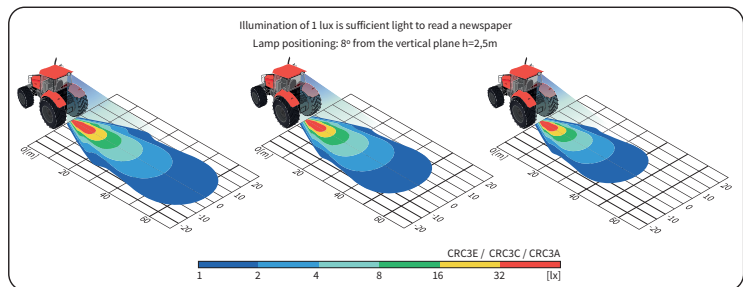

DIMENSIONS

Cat. number	Luminous flux			IP rating	IP66 IP67 IP69K	Accessories	LED module 12V-24V				Connectors	AMP Faston 250			Deutsch DT	AMP SuperSeal 1,5	
	2500 lm	2000 lm	1500 lm				handle	cable 0.5 m	cable 8 m	switch		AMP Faston 250	Deutsch DT	AMP SuperSeal 1,5		Cap / Pin	
CRC3E.50300	✓				✓	✓	✓										
CRC3E.50380	✓				✓	✓	✓										
CRC3E.50306	✓				✓	✓	✓			✓						2	
CRC3E.50307	✓				✓	✓	✓			✓						2	
CRC3E.50308	✓				✓	✓	✓				✓					2	
CRC3E.50310	✓				✓	✓	✓										
CRC3E.50381	✓				✓	✓	✓										
CRC3E.50316	✓				✓	✓	✓			✓						2	
CRC3E.50317	✓				✓	✓	✓			✓						2	
CRC3E.50318	✓				✓	✓	✓									2	
CRC3C.50100		✓			✓	✓	✓										
CRC3C.50180		✓			✓	✓	✓										
CRC3C.50106		✓			✓	✓	✓			✓							
CRC3C.50107		✓			✓	✓	✓			✓							
CRC3C.50108		✓			✓	✓	✓				✓						
CRC3C.50110		✓			✓	✓	✓										
CRC3C.50181																	
CRC3C.50116					✓	✓	✓										2
CRC3C.50117					✓	✓	✓										2
CRC3C.50118					✓	✓	✓										2
CRC3A.48700						✓	✓										
CRC3A.48701						✓	✓										
CRC3A.48780						✓	✓										
CRC3A.48706					✓	✓	✓										2
CRC3A.48707					✓	✓	✓										2
CRC3A.48708					✓	✓	✓										2
CRC3A.48710					✓	✓	✓										
CRC3A.48781					✓	✓	✓										
CRC3A.48716					✓	✓	✓										2
CRC3A.48717					✓	✓	✓										2
CRC3A.48718					✓	✓	✓										2
CRC3A.48794					✓	✓	✓										2