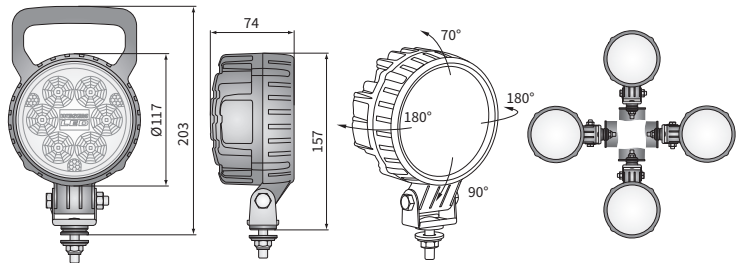

DIMENSIONS

Cat. number	Luminous flux			IP rating	IP66 IP67 IP69K	Accessories	LED module 12V-24V				Connectors	AMP Faston 250			Deutsch DT	AMP SuperSeal 1,5	
	2500 lm	2000 lm	1500 lm				handle	cable 0.5 m	cable 8 m	switch		AMP Faston 250	Deutsch DT	AMP SuperSeal 1,5		Cap / Pin	
CRC3E.50300	✓				✓	✓	✓										
CRC3E.50380	✓				✓	✓	✓										
CRC3E.50306	✓				✓	✓	✓			✓						2	
CRC3E.50307	✓				✓	✓	✓			✓						2	
CRC3E.50308	✓				✓	✓	✓				✓					2	
CRC3E.50310	✓				✓	✓	✓										
CRC3E.50381	✓				✓	✓	✓										
CRC3E.50316	✓				✓	✓	✓			✓						2	
CRC3E.50317	✓				✓	✓	✓			✓						2	
CRC3E.50318	✓				✓	✓	✓									2	
CRC3C.50100		✓			✓	✓	✓										
CRC3C.50180		✓			✓	✓	✓										
CRC3C.50106		✓			✓	✓	✓			✓							
CRC3C.50107		✓			✓	✓	✓			✓							
CRC3C.50108		✓			✓	✓	✓				✓						
CRC3C.50110		✓			✓	✓	✓										
CRC3C.50181																	
CRC3C.50116					✓	✓	✓										2
CRC3C.50117					✓	✓	✓										2
CRC3C.50118					✓	✓	✓										2
CRC3A.48700						✓	✓										
CRC3A.48701						✓	✓										
CRC3A.48780						✓	✓										
CRC3A.48706					✓	✓	✓										2
CRC3A.48707					✓	✓	✓										2
CRC3A.48708					✓	✓	✓										2
CRC3A.48710					✓	✓	✓										
CRC3A.48781					✓	✓	✓										
CRC3A.48716					✓	✓	✓										2
CRC3A.48717					✓	✓	✓										2
CRC3A.48718					✓	✓	✓										2
CRC3A.48794					✓	✓	✓										2