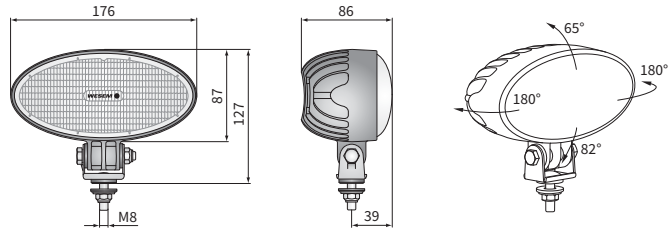

TECHNICAL DATA / FEATURES

- dimensions: 176x87x86
- luminous flux of the LED module: 4000 lm, 3000 lm, 2200 lm
- luminous flux of the lamp: 3200 lm, 2400 lm, 1800 lm
- maximum power: 40W, 35W, 28W
- nominal voltage: 12V-24V DC
- permissible power supply voltage: 10.5V-30V DC
- source of light: 10 x LED
- colour temperature: 5700-7000K
- light distribution angle: 60° x 25°
 - IP rating: IP67, IP69K, IP66
- work temperature: -40°C - +80°C
- housing's material: aluminium
- lens' material: plastic
- built-in connectors: AMP Faston 250, Deutsch DT, AMP SuperSeal 1.5
- other: protection:
 - against overheating
 - against reverse polarisation

Correct polarity required.

Mounting: as a freestanding on body panels. They can be installed in an upright or upside down position.

The bracket parts are made of Inox steel.

It is possible to install needed connectors for a version with cable (on request).

Useful parts while installing:

- deutsch plug DT06-2S 2-pin - cat. No. A.07135
- AMP SuperSeal 1,5 plug 2-pin - cat. No. A.07137
- AMP Faston 250 plug 2-pin - cat. No. A.07138

Equivalents for Hella:

- CRV1G.53114 - 1GB 996 386-001
- CRV1G.53102 - 1GB 996 386-031

DIMENSIONS

Cat. number	Luminous flux			IP rating	Accessories	LED module 12V-24V				Connectors	AMP Faston 250		
	4000 lm	3000 lm	2200 lm			omega bracket	cable 0,15 m	cable 0,25 m	cable 0,5 m		Deutsch DT	AMP SuperSeal 1,5	
CRV1F.53201	✓					✓							
CRV1F.53206	✓			✓		✓				✓			
CRV1F.53204	✓					✓					✓		
CRV1F.53202	✓					✓					✓		
CRV1F.53203	✓					✓						✓	
CRV1G.53101		✓				✓				✓			
CRV1G.53106		✓		✓		✓				✓			
CRV1G.53114		✓				✓					✓		
CRV1G.53102		✓				✓					✓		
CRV1G.53113		✓				✓						✓	
CRV1G.53121		✓				✓							✓
CRV1G.53126		✓		✓		✓				✓			