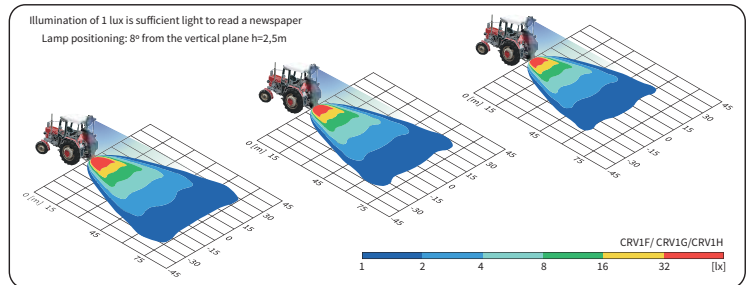

DIMENSIONS

Cat. number	Luminous flux			IP rating	Accessories	LED module 12V-24V				Connectors	AMP Faston 250		
	4000 lm	3000 lm	2200 lm			omega bracket	cable 0,15 m	cable 0,25 m	cable 0,5 m		Deutsch DT	AMP SuperSeal 1,5	
CRV1F.53201	✓					✓							
CRV1F.53206	✓			✓		✓				✓			
CRV1F.53204	✓					✓					✓		
CRV1F.53202	✓					✓					✓		
CRV1F.53203	✓					✓						✓	
CRV1G.53101		✓				✓				✓			
CRV1G.53106		✓		✓		✓				✓			
CRV1G.53114		✓				✓					✓		
CRV1G.53102		✓				✓					✓		
CRV1G.53113		✓				✓						✓	
CRV1G.53121		✓				✓							✓
CRV1G.53126		✓		✓		✓				✓			

Cat. number	Luminous flux			IP rating	Accessories	LED module 12V-24V				Connectors	AMP Faston 250		
	4000 lm	3000 lm	2200 lm			omega bracket	cable 0,15 m	cable 0,25 m	cable 0,5 m		AMP Faston 250	Deutsch DT	AMP SuperSeal 1,5
CRV1G.53134		✓				✓							
CRV1G.53133		✓				✓							✓
CRV1H.52901			✓			✓						✓	
CRV1H.52906			✓			✓					✓		
CRV1H.52914			✓			✓						✓	
CRV1H.52902			✓			✓					✓		
CRV1H.52913			✓			✓							✓
CRV1H.52921			✓			✓							✓
CRV1H.52926			✓			✓					✓		
CRV1H.52934			✓			✓						✓	
CRV1H.52933			✓			✓							✓