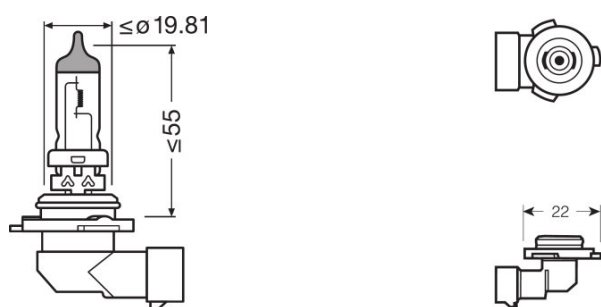

Product datasheet

Technical data

Product information

Order reference	9006
Application (Category and Product specific)	Halogen headlight lamp

Electrical data

Power input	62 W ¹⁾
Nominal voltage	12.0 V
Nominal wattage	51.00 W
Test voltage	13.2 V

¹⁾ Maximum

Photometrical data

Luminous flux	1000 lm
Luminous flux tolerance	±15 %

Dimensions & weight

Diameter	12.0 mm
Product weight	16.00 g
Length	80.3 mm

Lifespan

Lifespan B3	1200 h
Lifespan Tc	2590 h

Additional product data

Logistical Data

Product code	Product description	Packaging unit (Pieces/Unit)	Dimensions (length x width x height)	Volume	Gross weight
4008321171238	ORIGINAL LINE HB4	Blister 1	135 mm x 95 mm x 40 mm	0.51 dm ³	36.39 g
4008321171245	ORIGINAL LINE HB4	Shipping carton box 10	299 mm x 177 mm x 146 mm	7.73 dm ³	436.67 g
4050300012650	ORIGINAL LINE HB4	Folding carton box 1	46 mm x 46 mm x 68 mm	0.14 dm ³	35.60 g
4050300722214	ORIGINAL LINE HB4	Bundle 10	113 mm x 85 mm x 230 mm	2.21 dm ³	331.80 g
4050300722221	ORIGINAL LINE HB4	Shipping carton box 100	485 mm x 160 mm x 250 mm	19.40 dm ³	3173.00 g