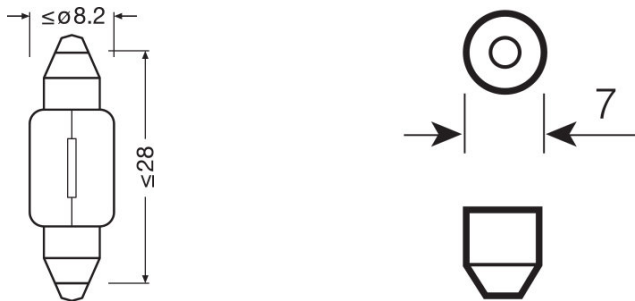

### Photometrical data

Luminous flux	22 lm <sup>1)</sup>
Luminous flux tolerance	±20 %

<sup>1)</sup> Minimum

### Dimensions & weight

Length	28.0 mm
Diameter	8 mm
Product weight	1.79 g