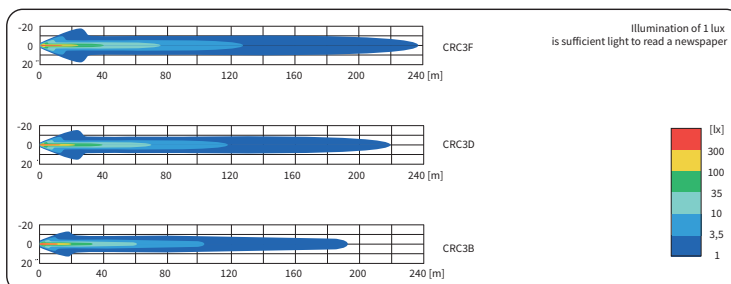

TECHNICAL DATA / FEATURES

- dimensions: $\phi 117 \times 74$
- luminous flux of the LED module: 2500 lm, 2000 lm, 1500 lm
- luminous flux of the lamp: 2000 lm, 1600 lm, 1200 lm
- maximum power: 29W, 25W, 24W
- nominal voltage: 12V-24V DC
- permissible power supply voltage: 10.5V-30V DC
- source of light: 6 x LED
- colour temperature: 5000-7000K
- light distribution angle: 4°
- IP rating: IP67, IP69K
- work temperature: -40°C - +80°C
- housing's material: aluminium/plastic
- lens' material: plastic
- built-in connectors: Deutsch DT, AMP Faston 250
- other: protection:
 - against overheating
 - against reverse polarisation
- bracket made of Inox steel

Useful parts while installing:

AMP Faston 250 plug 2-pin - cat. No. A.07138

deutsch plug DT06-2S 2-pin - cat. No. A.07135

DIMENSIONS

Cat. number	Luminous flux			IP rating	IP67		IP69K		Accessories				Mounting method	installed vertically up			Bracket	Connectors		
	2500 lm	2000 lm	1500 lm		LED module 12V-24V/ handle	LED module 12V-24V/ cable 0.5 m	LED module 12V-24V/ cable 8 m	LED module 12V-24V/ switch	LED module 12V-24V/ cigarette lighter plug	any	rear	neodymium magn.		AMP Faston 250	Deutsch DT	AMP SuperSeal 1,5				
CRC3F.50495	✓			✓	✓	✓	✓	✓	✓	✓	✓	✓	✓	✓	✓	✓	✓	✓	✓	✓
CRC3F.50496	✓			✓	✓	✓	✓	✓	✓	✓	✓	✓	✓	✓	✓	✓	✓	✓	✓	✓
CRC3F.50497	✓			✓	✓	✓	✓	✓	✓	✓	✓	✓	✓	✓	✓	✓	✓	✓	✓	✓
CRC3F.50441	✓			✓	✓	✓	✓	✓	✓	✓	✓	✓	✓	✓	✓	✓	✓	✓	✓	✓
CRC3F.50440	✓			✓	✓	✓	✓	✓	✓	✓	✓	✓	✓	✓	✓	✓	✓	✓	✓	✓
CRC3F.50425	✓			✓	✓	✓	✓	✓	✓	✓	✓	✓	✓	✓	✓	✓	✓	✓	✓	✓
CRC3F.50429	✓			✓	✓	✓	✓	✓	✓	✓	✓	✓	✓	✓	✓	✓	✓	✓	✓	✓
CRC3D.50294		✓		✓	✓	✓	✓	✓	✓	✓	✓	✓	✓	✓	✓	✓	✓	✓	✓	✓
CRC3D.50295		✓		✓	✓	✓	✓	✓	✓	✓	✓	✓	✓	✓	✓	✓	✓	✓	✓	✓
CRC3D.50225		✓		✓	✓	✓	✓	✓	✓	✓	✓	✓	✓	✓	✓	✓	✓	✓	✓	✓
CRC3B.49294			✓	✓	✓	✓	✓	✓	✓	✓	✓	✓	✓	✓	✓	✓	✓	✓	✓	✓
CRC3B.49295			✓	✓	✓	✓	✓	✓	✓	✓	✓	✓	✓	✓	✓	✓	✓	✓	✓	✓
CRC3B.49239			✓	✓	✓	✓	✓	✓	✓	✓	✓	✓	✓	✓	✓	✓	✓	✓	✓	✓
CRC3B.49238			✓	✓	✓	✓	✓	✓	✓	✓	✓	✓	✓	✓	✓	✓	✓	✓	✓	✓
CRC3B.49225			✓	✓	✓	✓	✓	✓	✓	✓	✓	✓	✓	✓	✓	✓	✓	✓	✓	✓