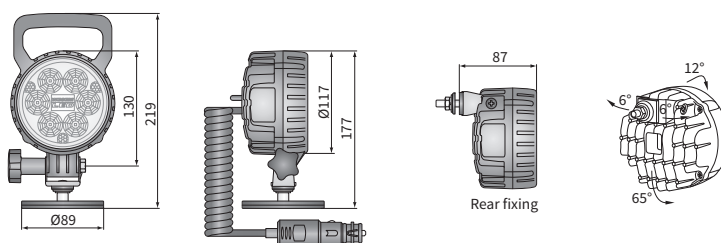

TECHNICAL DATA / FEATURES

- dimensions: $\phi 117 \times 74$
- luminous flux of the LED module: 2500 lm, 2000 lm, 1500 lm
- luminous flux of the lamp: 2000 lm, 1600 lm, 1200 lm
- maximum power: 29W, 25W, 24W
- nominal voltage: 12V-24V DC
- permissible power supply voltage: 10.5V-30V DC
- source of light: 6 x LED
- colour temperature: 5000-7000K
- light distribution angle: 4°
- IP rating: IP67, IP69K
- work temperature: -40°C - +80°C
- housing's material: aluminium/plastic
- lens' material: plastic
- built-in connectors: Deutsch DT, AMP Faston 250
- other: protection:
 - against overheating
 - against reverse polarisation
- bracket made of Inox steel

Useful parts while installing:

AMP Faston 250 plug 2-pin - cat. No. A.07138

deutsch plug DT06-2S 2-pin - cat. No. A.07135

DIMENSIONS

Cat. number	Luminous flux			IP rating	IP67		IP69K		Accessories				Mounting method	installed vertically up			Bracket	Connectors		
	2500 lm	2000 lm	1500 lm		LED module 12V-24V/ handle	LED module 12V-24V/ cable 0.5 m	LED module 12V-24V/ cable 8 m	LED module 12V-24V/ switch	LED module 12V-24V/ cigarette lighter plug	any	rear	neodymium magn.		AMP Faston 250	Deutsch DT	AMP SuperSeal 1,5				
CRC3F.50495	✓			✓	✓	✓	✓	✓	✓	✓	✓	✓	✓	✓	✓	✓	✓	✓	✓	✓
CRC3F.50496	✓			✓	✓	✓	✓	✓	✓	✓	✓	✓	✓	✓	✓	✓	✓	✓	✓	✓
CRC3F.50497	✓			✓	✓	✓	✓	✓	✓	✓	✓	✓	✓	✓	✓	✓	✓	✓	✓	✓
CRC3F.50441	✓			✓	✓	✓	✓	✓	✓	✓	✓	✓	✓	✓	✓	✓	✓	✓	✓	✓
CRC3F.50440	✓			✓	✓	✓	✓	✓	✓	✓	✓	✓	✓	✓	✓	✓	✓	✓	✓	✓
CRC3F.50425	✓			✓	✓	✓	✓	✓	✓	✓	✓	✓	✓	✓	✓	✓	✓	✓	✓	✓
CRC3F.50429	✓			✓	✓	✓	✓	✓	✓	✓	✓	✓	✓	✓	✓	✓	✓	✓	✓	✓
CRC3D.50294		✓		✓	✓	✓	✓	✓	✓	✓	✓	✓	✓	✓	✓	✓	✓	✓	✓	✓
CRC3D.50295		✓		✓	✓	✓	✓	✓	✓	✓	✓	✓	✓	✓	✓	✓	✓	✓	✓	✓
CRC3D.50225		✓		✓	✓	✓	✓	✓	✓	✓	✓	✓	✓	✓	✓	✓	✓	✓	✓	✓
CRC3B.49294			✓	✓	✓	✓	✓	✓	✓	✓	✓	✓	✓	✓	✓	✓	✓	✓	✓	✓
CRC3B.49295			✓	✓	✓	✓	✓	✓	✓	✓	✓	✓	✓	✓	✓	✓	✓	✓	✓	✓
CRC3B.49239			✓	✓	✓	✓	✓	✓	✓	✓	✓	✓	✓	✓	✓	✓	✓	✓	✓	✓
CRC3B.49238			✓	✓	✓	✓	✓	✓	✓	✓	✓	✓	✓	✓	✓	✓	✓	✓	✓	✓
CRC3B.49225			✓	✓	✓	✓	✓	✓	✓	✓	✓	✓	✓	✓	✓	✓	✓	✓	✓	✓