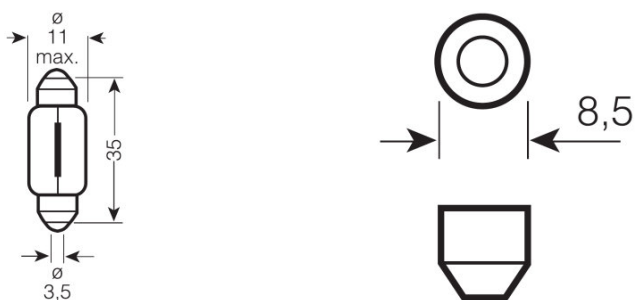

Product datasheet

Technical data

Product information

Order reference	6461
Application (Category and Product specific)	Auxiliary lamp

Electrical data

Power input	10 W
Nominal voltage	12.0 V
Nominal wattage	10.00 W
Test voltage	13.5 V
Power input tolerance	±10 %

Photometrical data

Luminous flux	105 lm
Luminous flux tolerance	±20 %

Dimensions & weight

Diameter	11.0 mm
Product weight	2.91 g
Length	36.0 mm

Lifespan

Lifespan B3	600 h
Lifespan Tc	1200 h

Additional product data

Logistical Data

Product code	Product description	Packaging unit (Pieces/Unit)	Dimensions (length x width x height)	Volume	Gross weight
4008321094261	ORIGINAL FESTOON 6461	Unpacked 1	38 mm x 10 mm x 10 mm	0.00 dm ³	4.00 g
4008321094278	ORIGINAL FESTOON 6461	Folding carton box 10	54 mm x 40 mm x 138 mm	0.30 dm ³	43.10 g
4008321094285	ORIGINAL FESTOON 6461	Shipping carton box 50	205 mm x 144 mm x 64 mm	1.89 dm ³	265.50 g