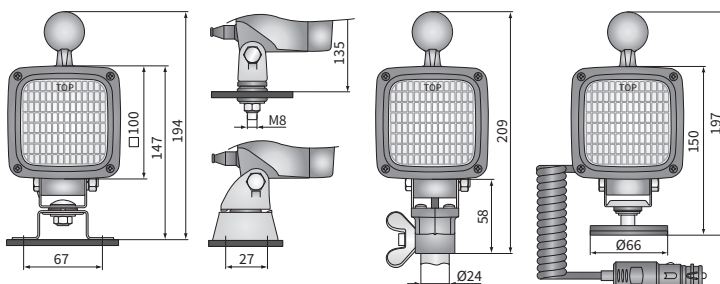

TECHNICAL DATA / FEATURES

- dimensions: 100x100x91
- source of light: H3
- maximum power: 70W
- nominal voltage: 12V-24V DC
- optics: standard
- light distribution angle: 63° x 45°
- IP rating: IP66, IP69K, IP67
- housing's material: plastic
- housing's colour: black
- lens' material: glass
- built-in connectors: AMP Faston 250, Deutsch DT
- other (optional): handle
switch
magnetic holders

A wide range of connectors and brackets. They can be installed in any position.

Useful parts while installing:

- AMP Faston 250 plug 2-pin - cat. No. A.07138
- deutsch plug DT06-2S 2-pin - cat. No. A.07135

DIMENSIONS

Cat. number	IP rating			Accessories	bulb H3 12V	bulb H3 24V	handle	switch	cable 4 m	cigarette lighter plug	DIN 72591 connector	AMP Faston connector	DT04-2P connector	DT06-2S connector	Bracket	M8	omega	CAR1	neodymium magn.	Cat. number	IP rating			Accessories	bulb H3 12V	bulb H3 24V	handle	switch	cable 4 m	cigarette lighter plug	DIN 72591 connector	AMP Faston connector	DT04-2P connector	DT06-2S connector	Bracket	M8	omega	CAR1	neodymium magn.				
	IP66	IP67	IP69K																		IP66	IP67	IP69K																				
LKR5.26365	✓		✓																	LKR5.39922																							
LKR5.27466	✓		✓		✓															LKR5.39920	✓		✓																				
LKR5.27467	✓		✓			✓														LKR5.24776																							
LKR5.26366	✓		✓				✓													LKR5.24774				✓																			
LKR5.27465	✓		✓		✓	✓														LKR5.39916				✓	✓																		
LKR5.35565	✓		✓																	LKR5.39917				✓	✓																		
LKR5.37066	✓		✓		✓															LKR5.39918				✓	✓																		
LKR5.37166	✓		✓			✓														LKR5.39919				✓	✓																		
LKR5.35566	✓		✓				✓													LKR5.27470	✓			✓	✓																		
LKR5.39921			✓										✓							LKR5.27471	✓			✓	✓																		