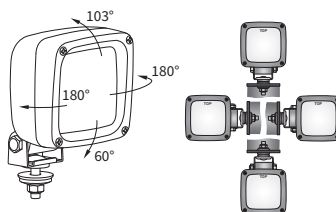

TECHNICAL DATA / FEATURES

- dimensions: 100x100x91
- source of light: H3
- maximum power: 70W
- nominal voltage: 12V-24V DC
- optics: standard
- light distribution angle: 63° x 45°
- IP rating: IP66, IP69K, IP67
- housing's material: plastic
- housing's colour: black
- lens' material: glass
- built-in connectors: AMP Faston 250, Deutsch DT
- other (optional): handle
switch
magnetic holders

A wide range of connectors and brackets. They can be installed in any position.

Useful parts while installing:

- AMP Faston 250 plug 2-pin - cat. No. A.07138
- deutsch plug DT06-2S 2-pin - cat. No. A.07135

DIMENSIONS

Cat. number	IP rating			Accessories	bulb H3 12V	bulb H3 24V	handle	switch	cable 4 m	cigarette lighter plug	DIN 72591 connector	AMP Faston connector	DT04-2P connector	DT06-2S connector	Bracket	M8	omega	CAR1	neodymium magn.	Cat. number	IP rating			Accessories	bulb H3 12V	bulb H3 24V	handle	switch	cable 4 m	cigarette lighter plug	DIN 72591 connector	AMP Faston connector	DT04-2P connector	DT06-2S connector	Bracket	M8	omega	CAR1	neodymium magn.				
	IP66	IP67	IP69K																		IP66	IP67	IP69K																				
LKR5.26365	✓		✓																	LKR5.39922																							
LKR5.27466	✓		✓		✓															LKR5.39920	✓		✓																				
LKR5.27467	✓		✓			✓														LKR5.24776																							
LKR5.26366	✓		✓				✓													LKR5.24774				✓																			
LKR5.27465	✓		✓		✓	✓														LKR5.39916				✓	✓																		
LKR5.35565	✓		✓																	LKR5.39917				✓	✓																		
LKR5.37066	✓		✓		✓															LKR5.39918				✓	✓																		
LKR5.37166	✓		✓			✓														LKR5.39919				✓	✓																		
LKR5.35566	✓		✓				✓													LKR5.27470	✓			✓	✓																		
LKR5.39921			✓										✓							LKR5.27471	✓			✓	✓																		