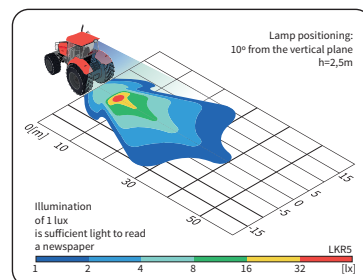

DIMENSIONS

Cat. number	IP rating			Accessories	bulb H3 12V	bulb H3 24V	handle	switch	cable 4 m	cigarette lighter plug	DIN 72591 connector	AMP Faston connector	DT04-2P connector	DT06-2S connector	Bracket	M8	omega	CAR1	neodymium magn.	Cat. number	IP rating			Accessories	bulb H3 12V	bulb H3 24V	handle	switch	cable 4 m	cigarette lighter plug	DIN 72591 connector	AMP Faston connector	DT04-2P connector	DT06-2S connector	Bracket	M8	omega	CAR1	neodymium magn.				
	IP66	IP67	IP69K																		IP66	IP67	IP69K																				
LKR5.26365	✓		✓																	LKR5.39922																							
LKR5.27466	✓		✓		✓															LKR5.39920	✓		✓																				
LKR5.27467	✓		✓			✓														LKR5.24776																							
LKR5.26366	✓		✓				✓													LKR5.24774				✓																			
LKR5.27465	✓		✓		✓	✓														LKR5.39916				✓	✓																		
LKR5.35565	✓		✓																	LKR5.39917				✓	✓																		
LKR5.37066	✓		✓		✓															LKR5.39918				✓	✓																		
LKR5.37166	✓		✓			✓														LKR5.39919				✓	✓																		
LKR5.35566	✓		✓				✓													LKR5.27470	✓			✓	✓																		
LKR5.39921			✓										✓							LKR5.27471	✓			✓	✓