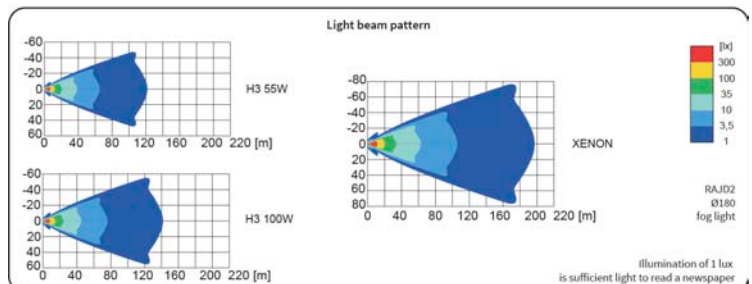

DIMENSIONS

Cat. number	Homologation code	Fastening screws		Light functions		Accessories						
		120°	90°	fog light	driving	bulb H3 12V	bulb XENON 12V	ballast	bulb gasket	mounting plate	AMP SuperSeal connector	
RAJD2.46231	149	✓		✓								
RAJD2.46232	149	✓		✓		✓			✓	✓	✓	
RAJD2.46230	149	✓		✓			✓	✓	✓	✓	✓	
RAJD2.46211	151	✓			✓				✓	✓	✓	
RAJD2.46212	151	✓			✓	✓			✓	✓	✓	
RAJD2.46210	151	✓			✓		✓	✓	✓	✓	✓	
RAJD2.46271	149		✓	✓					✓	✓	✓	
RAJD2.46272	149		✓	✓		✓			✓	✓	✓	
RAJD2.46270	149		✓	✓			✓	✓	✓	✓	✓	
RAJD2.46251	151		✓		✓				✓	✓	✓	
RAJD2.46252	151		✓		✓	✓			✓	✓	✓	
RAJD2.46250	151		✓		✓		✓	✓	✓	✓	✓