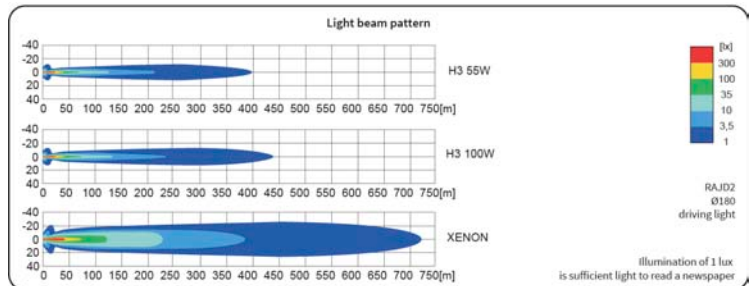

DIMENSIONS

Cat. number	Homologation code	Fastening screws		Light functions		Accessories						
		120°	90°	fog light	driving	bulb H3 12V	bulb XENON 12V	ballast	bulb gasket	mounting plate	AMP SuperSeal connector	
RAJD2.46231	149	✓		✓								
RAJD2.46232	149	✓		✓		✓			✓	✓	✓	
RAJD2.46230	149	✓		✓			✓	✓	✓	✓	✓	
RAJD2.46211	151	✓			✓				✓	✓	✓	
RAJD2.46212	151	✓			✓	✓			✓	✓	✓	
RAJD2.46210	151	✓			✓		✓	✓	✓	✓	✓	
RAJD2.46271	149		✓	✓					✓	✓	✓	
RAJD2.46272	149		✓	✓		✓			✓	✓	✓	
RAJD2.46270	149		✓	✓			✓	✓	✓	✓	✓	
RAJD2.46251	151		✓		✓				✓	✓	✓	
RAJD2.46252	151		✓		✓	✓			✓	✓	✓	
RAJD2.46250	151		✓		✓		✓	✓	✓	✓	✓