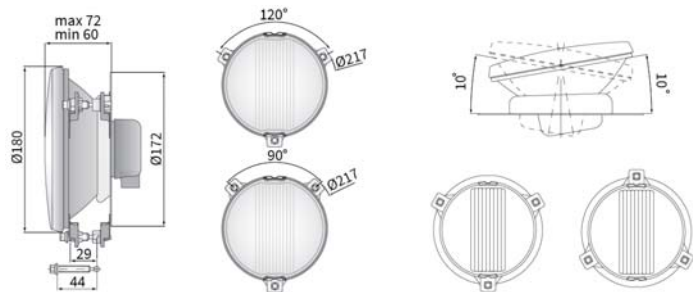

DIMENSIONS

Cat. number	Homologation code	Fastening screws		Light functions		Accessories						
		120°	90°	fog light	driving	bulb H3 12V	bulb XENON 12V	ballast	bulb gasket	mounting plate	AMP SuperSeal connector	
RAJD2.46231	149	✓		✓								
RAJD2.46232	149	✓		✓		✓			✓	✓	✓	
RAJD2.46230	149	✓		✓			✓	✓	✓	✓	✓	
RAJD2.46211	151	✓			✓				✓	✓	✓	
RAJD2.46212	151	✓			✓	✓			✓	✓	✓	
RAJD2.46210	151	✓			✓		✓	✓	✓	✓	✓	
RAJD2.46271	149		✓	✓					✓	✓	✓	
RAJD2.46272	149		✓	✓		✓			✓	✓	✓	
RAJD2.46270	149		✓	✓			✓	✓	✓	✓	✓	
RAJD2.46251	151		✓		✓				✓	✓	✓	
RAJD2.46252	151		✓		✓	✓			✓	✓	✓	
RAJD2.46250	151		✓		✓		✓	✓	✓	✓	✓