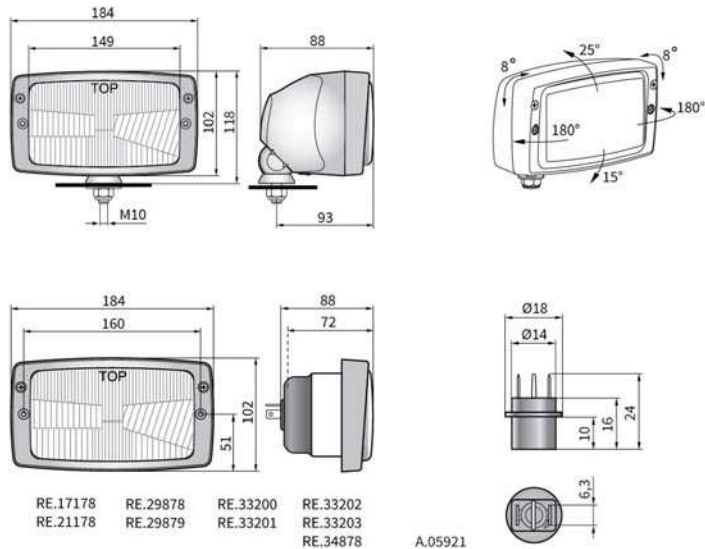

DIMENSIONS

RE.17178 RE.29878 RE.33200 RE.33202
RE.21178 RE.29879 RE.33201 RE.33203
RE.34878
A.05921