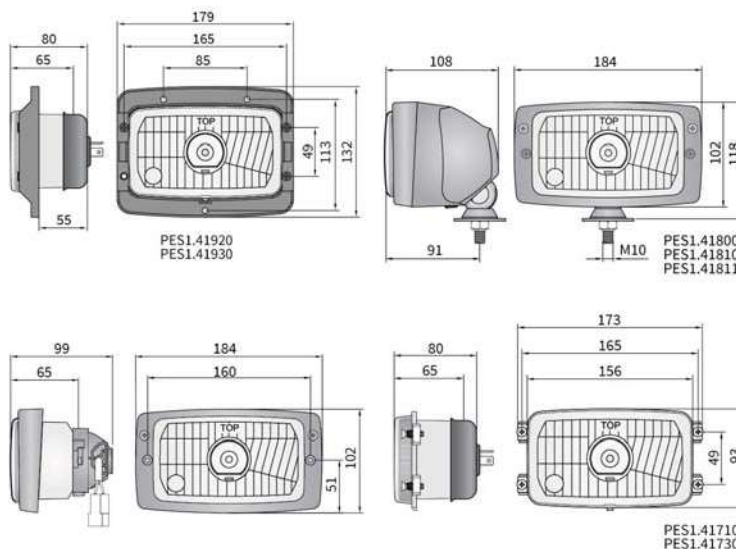

Headlamps PES1

TECHNICAL DATA / FEATURES

- dimensions: 156x93x80, 184x102x80, 184x102x108
- light function: passing, driving, parking
- lamp function markings: HC/R, A
- traffic: right-hand
- reference mark: 17,5
- source of light: H4, W5W
- maximum power: 75W, 5W
- nominal voltage: 12V-24V DC
- optics: FF
- IP rating: IP54, IP55
- housing's material: plastic
- lens' material: glass
- built-in connectors: -

PES1 products are a replacement for Zetor lights.

Useful parts while installing:

- main bulb mounting block - cat. No. A.07128
- hermetic main bulb holder - cat. No. A.26925

Replacement parts:

- main bulb gasket - cat. No. A.05820
- hermetic parking bulb holder - cat. No. A.26910

B - tractors:

- Zetor 2002 models: Proxima, Forterra

DIMENSIONS

Cat. number	Hella Catal. No.	Cobo Catal. No.	Homologation code	Light function			IP rating	IP54	IP55	IP66	Type	H4	Traffic	right-hand	Accessories	bulb H4 24V	bulb H4 12V	bulb W5W	frame	housing	adapter	adjustments	bulb gasket	bulb holder IP66	Mounting method	installed vertically up	Application	universal	dedicated	Packaging / pc	carton box				
				passing	driving	parking																													
PES1.41710		05.518.000	049	✓	✓		✓				✓		✓																						
PES1.41730		05.508.000	049	✓	✓	✓					✓		✓																						
PES1.41900	1AD996018671	05.520.000	049	✓	✓		✓				✓		✓																						
PES1.41901	1AD996018651	05.520.000	049	✓	✓		✓				✓		✓																						
PES1.41910	1AD996018661	05.522.000	049	✓	✓	✓	✓				✓		✓																						
PES1.41800		05.524.000	049	✓	✓			✓			✓		✓																						
PES1.41810	1AB007145007	05.526.000	049	✓	✓	✓					✓		✓																						
PES1.41811	1AB007145001	05.526.000	049	✓	✓	✓					✓		✓																						
PES1.41920			049	✓	✓		✓				✓		✓																						
PES1.41930			049	✓	✓	✓	✓				✓		✓																						