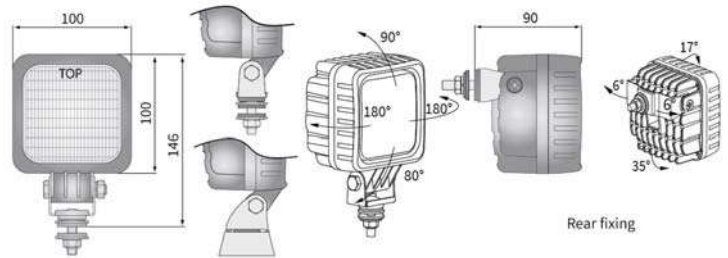

LED7,LED3-AR reversing lamps LED

TECHNICAL DATA / FEATURES

- dimensions: 100x100x76
- lamp function markings: AR
- luminous flux of the LED module: 1500 lm, 800 lm
- luminous flux of the lamp: 1200 lm, 500 lm
- maximum power: 24W, 11W
- nominal voltage: 12V-24V DC
- permissible power supply voltage: 10,5V-30V DC
- source of light: 6 x LED, 3 x LED
- IP rating: IP67, IP69K, IP66
- work temperature: -40°C - +80°C
- housing's material: aluminium/plastic
- lens' material: plastic
- built-in connectors: AMP Faston 250, Deutsch DT, AMP Superseal 1,5
- other: protection:
 - against overheating
 - against reverse polarisation
 - bracket made of Inox steel

Useful parts while installing:
 AMP Faston 250 plug 2-pin - cat. No. A.07138
 AMP Superseal 1,5 plug 2-pin - cat. No. A.07137
 deutsch plug DT06-2S 2-pin - cat. No. A.07135

DIMENSIONS

Cat. number	Homologation code	Light function reversing	Luminous flux		Rated power		IP rating	Type			Mounting rear	Accessories	Connectors						
			1500 lm	800 lm	24W	11W		IP67	IP69K	IP66			LED module 12V-24V	cable 0,15 m	cable 0,5 m	cable 8 m	cable 10 m	omega bracket	AMP Faston 250
LED7.50902	083	✓	✓	✓	✓	✓	✓	✓	✓	✓	✓	✓	✓	✓	✓				
LED7.50900	083	✓	✓	✓	✓	✓	✓	✓	✓	✓	✓	✓	✓	✓	✓				
LED7.50906	083	✓	✓	✓	✓	✓	✓	✓	✓	✓	✓	✓	✓	✓	✓	✓		2	
LED7.50907	083	✓	✓	✓	✓	✓	✓	✓	✓	✓	✓	✓	✓	✓	✓		✓	2	
LED7.50909	083	✓	✓	✓	✓	✓	✓	✓	✓	✓	✓	✓	✓	✓	✓		✓	2	
LED7.50920	083	✓	✓	✓	✓	✓	✓	✓	✓	✓	✓	✓	✓	✓	✓				
LED7.50905	083	✓	✓	✓	✓	✓	✓	✓	✓	✓	✓	✓	✓	✓	✓		✓	2	
LED3.47700	079	✓		✓			✓	✓	✓	✓	✓	✓	✓	✓	✓	✓		2	
LED3.47706	079	✓		✓			✓	✓	✓	✓	✓	✓	✓	✓	✓			✓	2
LED3.47707	079	✓		✓			✓	✓	✓	✓	✓	✓	✓	✓	✓			✓	2
LED3.47711	079	✓		✓			✓	✓	✓	✓	✓	✓	✓	✓	✓				2
LED3.47720	079	✓		✓			✓	✓	✓	✓	✓	✓	✓	✓	✓				2
LED3.47726	079	✓		✓			✓	✓	✓	✓	✓	✓	✓	✓	✓	✓			2
LED3.47727	079	✓		✓			✓	✓	✓	✓	✓	✓	✓	✓	✓				2
LED3.47728	079	✓		✓			✓	✓	✓	✓	✓	✓	✓	✓	✓				2
LED3.47704	079	✓		✓			✓	✓	✓	✓	✓	✓	✓	✓	✓				2
LED3.47705	079	✓		✓			✓	✓	✓	✓	✓	✓	✓	✓	✓				2