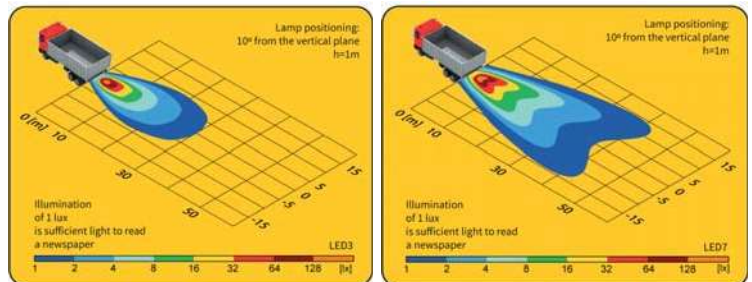

DIMENSIONS

Cat. number	Homologation code	Light function reversing	Luminous flux		Rated power		IP rating	Type			Mounting rear	Accessories	Connectors									
			1500 lm	800 lm	24W	11W		IP67	IP69K	IP66			LED module 12V-24V	cable 0,15 m	cable 0,5 m	cable 8 m	cable 10 m	omega bracket	AMP Faston 250	AMP Superseal 1,5	Deutsch DT	Cap / Pin
LED7.50902	083	✓	✓	✓	✓	✓	✓	✓	✓	✓	✓	✓	✓	✓	✓							
LED7.50900	083	✓	✓	✓	✓	✓	✓	✓	✓	✓	✓	✓	✓	✓	✓							
LED7.50906	083	✓	✓	✓	✓	✓	✓	✓	✓	✓	✓	✓	✓	✓	✓	✓		2				
LED7.50907	083	✓	✓	✓	✓	✓	✓	✓	✓	✓	✓	✓	✓	✓	✓		✓	2				
LED7.50909	083	✓	✓	✓	✓	✓	✓	✓	✓	✓	✓	✓	✓	✓	✓		✓	2				
LED7.50920	083	✓	✓	✓	✓	✓	✓	✓	✓	✓	✓	✓	✓	✓	✓							
LED7.50905	083	✓	✓	✓	✓	✓	✓	✓	✓	✓	✓	✓	✓	✓	✓		✓	2				
LED3.47700	079	✓		✓			✓	✓	✓	✓	✓	✓	✓	✓	✓	✓		2				
LED3.47706	079	✓		✓			✓	✓	✓	✓	✓	✓	✓	✓	✓			✓	2			
LED3.47707	079	✓		✓			✓	✓	✓	✓	✓	✓	✓	✓	✓			✓	2			
LED3.47711	079	✓		✓			✓	✓	✓	✓	✓	✓	✓	✓	✓				2			
LED3.47720	079	✓		✓			✓	✓	✓	✓	✓	✓	✓	✓	✓				2			
LED3.47726	079	✓		✓			✓	✓	✓	✓	✓	✓	✓	✓	✓	✓			2			
LED3.47727	079	✓		✓			✓	✓	✓	✓	✓	✓	✓	✓	✓				2			
LED3.47728	079	✓		✓			✓	✓	✓	✓	✓	✓	✓	✓	✓				2			
LED3.47704	079	✓		✓			✓	✓	✓	✓	✓	✓	✓	✓	✓				2			
LED3.47705	079	✓		✓			✓	✓	✓	✓	✓	✓	✓	✓	✓				2