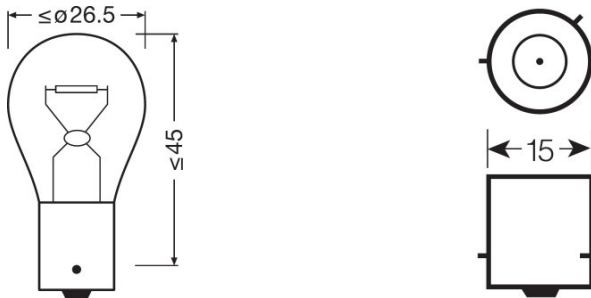

Product datasheet

Technical data

Product information

Order reference	7507
Application (Category and Product specific)	Auxiliary lamp

Electrical data

Power input	25 W
Nominal voltage	12.0 V
Nominal wattage	21.00 W
Test voltage	13.5 V
Power input tolerance	±6 %

Photometrical data

Luminous flux	280 lm
Luminous flux tolerance	±20 %

Dimensions & weight

Diameter	25.0 mm
Product weight	8.00 g
Length	52.6 mm

Lifespan

Lifespan B3	250 h
Lifespan Tc	500 h

Additional product data

Logistical Data

Product code	Product description	Packaging unit (Pieces/Unit)	Dimensions (length x width x height)	Volume	Gross weight
4050300891477	ORIGINAL - METAL BASE PY21W	Unpacked 1	30 mm x 16 mm x 18 mm	0.01 dm ³	8.00 g
4050300891484	ORIGINAL - METAL BASE PY21W	Folding carton box 10	58 mm x 54 mm x 139 mm	0.44 dm ³	102.00 g
4008321091000	ORIGINAL - METAL BASE PY21W	Shipping carton box 50	273 mm x 145 mm x 65 mm	2.57 dm ³	560.00 g
4050300925462	ORIGINAL - METAL BASE PY21W	Blister 2	95 mm x 70 mm x 28 mm	0.19 dm ³	21.90 g
4008321140517	ORIGINAL - METAL BASE PY21W	Shipping carton box 20	280 mm x 104 mm x 80 mm	2.33 dm ³	271.20 g