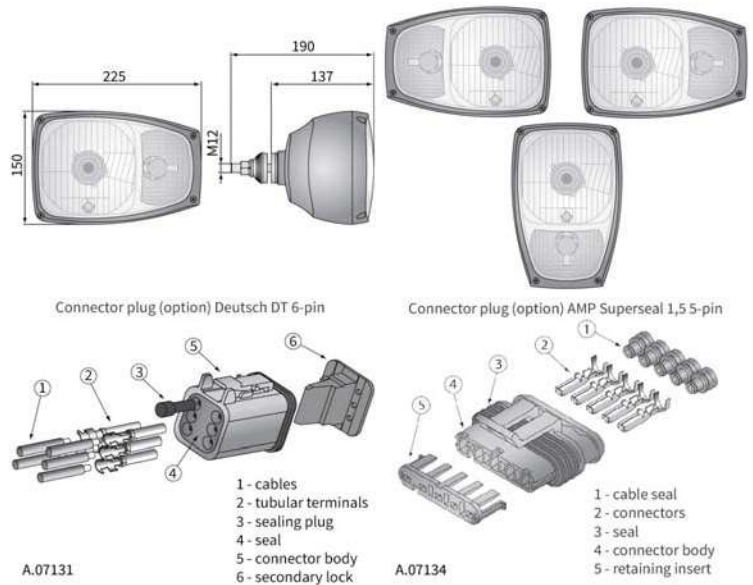

DIMENSIONS

Cat. number	Hella Catal. No.	Homologation code	Light function				Traffic	right-hand	left-hand	Accessories	Connectors				Mounting	rear	bottom	Side	right	left	Equivalents	Cobo	Nordic	ABL	Application	dedicated	Packaging / pc	carton box					
			passing	driving	parking	direction indicator					Deutsch DT	AMP Superseal 1,5	Cap / Pin	right															left	C	G	H	A
RGV1.49010		071	✓	✓	✓	✓	✓					✓		6	✓			✓		C	G	H		A	1								
RGV1.49011	1EE 996 174-221	071	✓	✓	✓	✓	✓		✓		✓		6	✓			✓		C	G	H			1									
RGV1.49012	1EE 996 174-287	071	✓	✓	✓	✓	✓				✓		6	✓			✓							1									
RGV1.49000		071	✓	✓	✓	✓	✓						6	✓				✓		D	G	H	A		1								
RGV1.49001	1EE 996 174-211	071	✓	✓	✓	✓	✓		✓		✓		6	✓				✓		D	G	H			1								
RGV1.49002	1EE 996 174-277	071	✓	✓	✓	✓	✓		✓				6	✓			✓							1									
RGV1.49020		071	✓	✓	✓	✓	✓		✓				6	✓				✓		E		J	B		1								
RGV1.49021	1EE 996 174-337	071	✓	✓	✓	✓	✓		✓		✓		6	✓			✓		F		J			1									
RGV1.49022	1EE 996 174-387	071	✓	✓	✓	✓	✓		✓		✓		6	✓			✓							1									
RGV1.49040		071	✓	✓	✓	✓	✓		✓				5	✓				✓						1									
RGV1.49041		071	✓	✓	✓	✓	✓		✓		✓		5	✓				✓						1									
RGV1.49042		071	✓	✓	✓	✓	✓		✓		✓		5	✓				✓						1									
RGV1.49030		071	✓	✓	✓	✓	✓		✓				5	✓				✓						1									
RGV1.49031		071	✓	✓	✓	✓	✓		✓		✓		5	✓				✓						1									
RGV1.49032		071	✓	✓	✓	✓	✓		✓		✓		5	✓				✓						1									
RGV1.49050		071	✓	✓	✓	✓	✓		✓				5	✓				✓						1									
RGV1.49051		071	✓	✓	✓	✓	✓		✓		✓		5	✓				✓						1									
RGV1.49052		071	✓	✓	✓	✓	✓		✓		✓		5	✓				✓						1