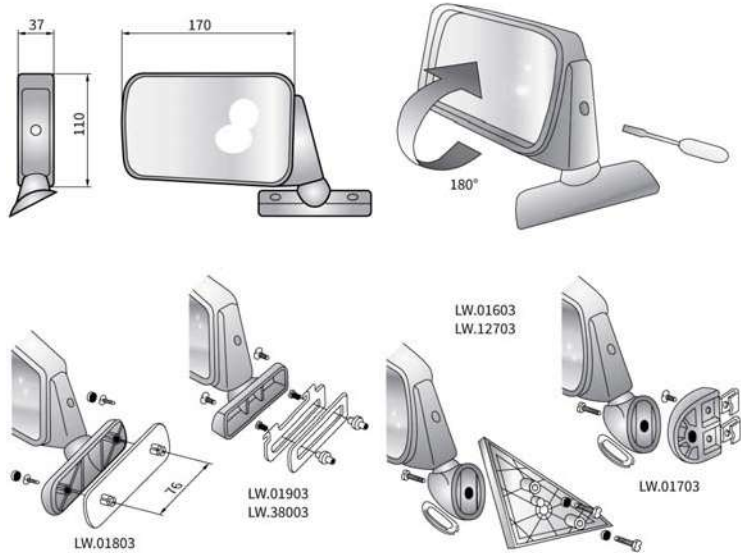

Accessories LW external mirrors

TECHNICAL DATA / FEATURES

- dimensions: 170x110x37
- side: right / left, right, left
- mounting: vehicle body mount, frame mount, under vent window
- housing's material: plastic
- housing's colour: black
- lens' material: glass
- lens' colour: clear

ADDITIONAL INFORMATION

LW.01703 mirrors need no drilling in car body; preferred for student driver cars.

LW.01803 and LW.01903 mirrors can be mounted on vertical and horizontal parts of a vehicle body. May be installed as left-side or right-side.

Dedicated application:

- A - Polonez Caro
- B - Skoda 105L, Skoda 120
- C - Fiat 125p, FSO, Lada, Polonez, Fiat 126p, Zastava
- D - electric vehicles - Melex

DIMENSIONS

Cat. number	Homologation code	Side			Mounting	Hole spacing			Application	Packaging / pc						
		right	left	right/left		frame mount	vehicle body mount	under vent window		adjust. 20-60 mm	const. 76 mm	const. 100 mm	universal	dedicated	blister pack	plastic bag
LW.01903	016			✓				✓			✓				1	
LW.01703	016			✓	✓						✓				1	
LW.01803	016			✓		✓					✓				1	
LW.38003	016			✓		✓		✓							1	
LW.33604	016	✓														1
LW.33603	016		✓													1
LW.12703	016	✓														1
LW.01603	016		✓													1