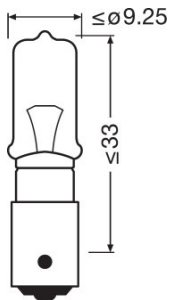

Product datasheet

Technical data

Product information

Order reference	64138
Application (Category and Product specific)	Auxiliary lamp

Electrical data

Power input	28 W
Nominal voltage	24.0 V
Nominal wattage	21.00 W
Power input tolerance	±5 %
Test voltage	28.0 V

Photometrical data

Luminous flux	600 lm
Luminous flux tolerance	±15 %

Dimensions & weight

Length	38.9 mm
Diameter	9 mm
Product weight	2.70 g

Lifespan

Lifespan B3	150 h
Lifespan Tc	400 h

Additional product data

Logistical Data

Product code	Product description	Packaging unit (Pieces/Unit)	Dimensions (length x width x height)	Volume	Gross weight
4008321094988	ORIGINAL - METAL BASE H21W	Unpacked 1	45 mm x 8 mm x 14 mm	0.01 dm ³	5.00 g
4008321094995	ORIGINAL - METAL BASE H21W	Folding carton box 10	54 mm x 40 mm x 138 mm	0.30 dm ³	40.00 g
4008321095008	ORIGINAL - METAL BASE H21W	Shipping carton box 50	205 mm x 144 mm x 64 mm	1.89 dm ³	250.00 g