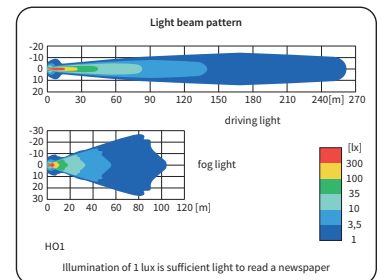

DIMENSIONS

Cat. number	Homologation code	Light functions		Lens colour		Accessories	Mounting method			Side	Connectors	Application	Packaging / pc			
		fog light	driving	clear	amber		installed vertically up	suspended	in recess				universal	dedicated	carton box	blister pack
HO1.00502	005	✓		✓				✓	✓	✓				1		
HO1.04417	005	✓		✓				✓	✓	✓					2	
HO1.00501	005	✓		✓			✓	✓	✓	✓				1		
HO1.04416	005	✓		✓			✓	✓	✓	✓					2	
HO1.01302	005	✓		✓			✓	✓	✓	✓				1		
HO1.05117	005	✓		✓			✓	✓	✓	✓					2	
HO1.00601	005	✓			✓		✓	✓	✓	✓				1		
HO1.04516	005	✓			✓		✓	✓	✓	✓					2	
HO1.01402	005	✓			✓		✓	✓	✓	✓				1		
HO1.00701	701		✓	✓			✓	✓	✓	✓				1		
HO1.04616	701		✓	✓			✓	✓	✓	✓					2	
HO1.01502	701		✓	✓			✓	✓	✓	✓				1		
HO1.05317	701		✓	✓			✓	✓	✓	✓					2	
HO1.00801	701		✓		✓		✓	✓	✓	✓				1		
HO1.06916	701		✓		✓		✓	✓	✓	✓					2	
HO1.07017	701		✓		✓		✓	✓	✓	✓					2	
HO1.32901	701		✓	✓					✓	✓		A		1