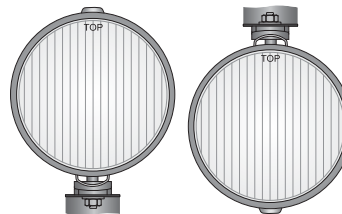

## TECHNICAL DATA / FEATURES

- dimensions:  $\phi 159 \times 64$ ,  $\phi 149 \times 51$
- light functions: fog light, driving
- function markings: B, HR
- reference mark: -, 17.5
- source of light: H3
- maximum power: 70W
- nominal voltage: 12V-24V DC
- optics: standard
- IP rating: IP54, -
- housing's material: plastic, metal
- housing's colour: black
- lens' material: glass
- lens' colour: clear, amber
- mounting: M8
- built-in connectors: -
- other: stone guard  
blister pack (option)

## ADDITIONAL INFORMATION

To be mounted at the front of the car or truck. They can be installed in an upright or upside down position.

It is possible to install needed connectors on wire (on request).

Dedicated application:

## DIMENSIONS

Cat. number	Homologation code	Light functions		Lens colour		Accessories	Mounting method			Side	Connectors	Application	Packaging / pc		
		fog light	driving	clear	amber		installed vertically up	suspended	in recess				universal	dedicated	carton box
HO1.00502	005	✓		✓				✓	✓	✓				1	
HO1.04417	005	✓		✓				✓	✓	✓					2
HO1.00501	005	✓		✓			✓	✓	✓	✓				1	
HO1.04416	005	✓		✓			✓	✓	✓	✓					2
HO1.01302	005	✓		✓			✓	✓	✓	✓				1	
HO1.05117	005	✓		✓			✓	✓	✓	✓					2
HO1.00601	005	✓			✓		✓	✓	✓	✓				1	
HO1.04516	005	✓			✓		✓	✓	✓	✓					2
HO1.01402	005	✓			✓		✓	✓	✓	✓				1	
HO1.00701	701		✓	✓			✓	✓	✓	✓				1	
HO1.04616	701		✓	✓			✓	✓	✓	✓					2
HO1.01502	701		✓	✓			✓	✓	✓	✓				1	
HO1.05317	701		✓	✓			✓	✓	✓	✓					2
HO1.00801	701		✓		✓		✓	✓	✓	✓				1	
HO1.06916	701		✓		✓		✓	✓	✓	✓					2
HO1.07017	701		✓		✓		✓	✓	✓	✓					2
HO1.32901	701		✓	✓					✓	✓		A		1	