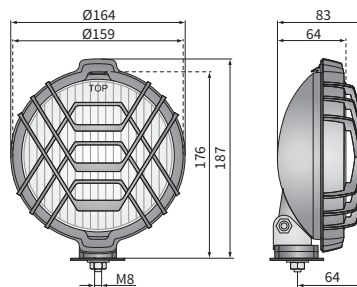

## TECHNICAL DATA / FEATURES

- dimensions:  $\phi 159 \times 64$ ,  $\phi 149 \times 51$
- light functions: fog light, driving
- function markings: B, HR
- reference mark: -, 17.5
- source of light: H3
- maximum power: 70W
- nominal voltage: 12V-24V DC
- optics: standard
- IP rating: IP54, -
- housing's material: plastic, metal
- housing's colour: black
- lens' material: glass
- lens' colour: clear, amber
- mounting: M8
- built-in connectors: -
- other: stone guard  
blister pack (option)

## ADDITIONAL INFORMATION

To be mounted at the front of the car or truck. They can be installed in an upright or upside down position.

It is possible to install needed connectors on wire (on request).

Dedicated application:

## DIMENSIONS

Cat. number	Homologation code	Light functions		Lens colour		Accessories	Mounting method			Side	Connectors	Application	Packaging / pc		
		fog light	driving	clear	amber		installed vertically up	suspended	in recess				universal	dedicated	carton box
HO1.00502	005	✓		✓				✓	✓	✓				1	
HO1.04417	005	✓		✓				✓	✓	✓					2
HO1.00501	005	✓		✓			✓	✓	✓	✓				1	
HO1.04416	005	✓		✓			✓	✓	✓	✓					2
HO1.01302	005	✓		✓			✓	✓	✓	✓				1	
HO1.05117	005	✓		✓			✓	✓	✓	✓					2
HO1.00601	005	✓			✓		✓	✓	✓	✓				1	
HO1.04516	005	✓			✓		✓	✓	✓	✓					2
HO1.01402	005	✓			✓		✓	✓	✓	✓				1	
HO1.00701	701		✓	✓			✓	✓	✓	✓				1	
HO1.04616	701		✓	✓			✓	✓	✓	✓					2
HO1.01502	701		✓	✓			✓	✓	✓	✓				1	
HO1.05317	701		✓	✓			✓	✓	✓	✓					2
HO1.00801	701		✓		✓		✓	✓	✓	✓				1	
HO1.06916	701		✓		✓		✓	✓	✓	✓					2
HO1.07017	701		✓		✓		✓	✓	✓	✓					2
HO1.32901	701		✓	✓					✓	✓		A		1	