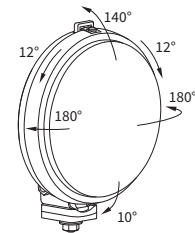

## TECHNICAL DATA / FEATURES

- dimensions:  $\phi 159 \times 64$ ,  $\phi 149 \times 51$
- light functions: fog light, driving
- function markings: B, HR
- reference mark: -, 17.5
- source of light: H3
- maximum power: 70W
- nominal voltage: 12V-24V DC
- optics: standard
- IP rating: IP54, -
- housing's material: plastic, metal
- housing's colour: black
- lens' material: glass
- lens' colour: clear, amber
- mounting: M8
- built-in connectors: -
- other: stone guard  
blister pack (option)

## ADDITIONAL INFORMATION

To be mounted at the front of the car or truck. They can be installed in an upright or upside down position.

It is possible to install needed connectors on wire (on request).

Dedicated application:

## DIMENSIONS

Cat. number	Homologation code	Light functions		Lens colour		Accessories	Mounting method			Side	Connectors	Application	Packaging / pc		
		fog light	driving	clear	amber		installed vertically up	suspended	in recess				universal	dedicated	carton box
HO1.00502	005	✓		✓				✓	✓	✓				1	
HO1.04417	005	✓		✓				✓	✓	✓					2
HO1.00501	005	✓		✓			✓	✓	✓	✓				1	
HO1.04416	005	✓		✓			✓	✓	✓	✓					2
HO1.01302	005	✓		✓			✓	✓	✓	✓				1	
HO1.05117	005	✓		✓			✓	✓	✓	✓					2
HO1.00601	005	✓			✓		✓	✓	✓	✓				1	
HO1.04516	005	✓			✓		✓	✓	✓	✓					2
HO1.01402	005	✓			✓		✓	✓	✓	✓				1	
HO1.00701	701		✓	✓			✓	✓	✓	✓				1	
HO1.04616	701		✓	✓			✓	✓	✓	✓					2
HO1.01502	701		✓	✓			✓	✓	✓	✓				1	
HO1.05317	701		✓	✓			✓	✓	✓	✓					2
HO1.00801	701		✓		✓		✓	✓	✓	✓				1	
HO1.06916	701		✓		✓		✓	✓	✓	✓					2
HO1.07017	701		✓		✓		✓	✓	✓	✓					2
HO1.32901	701		✓	✓					✓	✓		A		1	