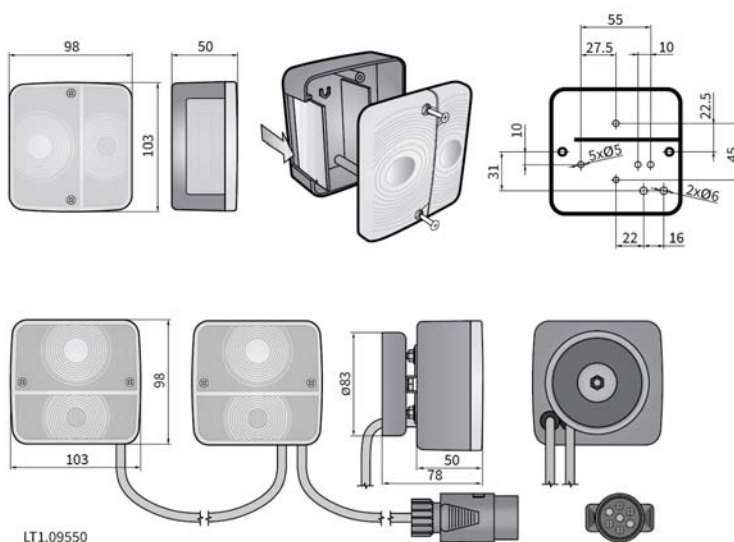

## TECHNICAL DATA / FEATURES

- dimensions: 103x98x50
- light function: parking, stop light (main), direction indicator, number plate illumin.
- lamp function markings: R, S1, 2a, L, AD, 1D
- traffic: right-hand / left-hand
- source of light: P21W and P21/5W, PY21W and R5W
- maximum power: 21W, 5W
- nominal voltage: 12V-24V DC
- optics: standard
- IP rating: IP54
- mounting: rear, bolts, ferrite magnet
- housing's material: plastic
- housing's colour: black
- lens' material: plastic
- built-in connectors: -

Replacement parts:

- somposite lens for rear lamps - cat. No. A.17733

Applications:

- trucks
- trailers
- camping trailers
- slow-moving vehicles
- tractors

Dedicated application:

- A - electric vehicles - Melex

## DIMENSIONS

Cat. number	Homologation code	Lamp type		Light function				Function markings						Accessories											Mounting method			Side				Application		Packaging / pc	
		front	rear	parking	stop light (main)	direction indicator	number plate illumin.	R	S1	2a	L	AD	1D	bulb P21W 12V	bulb P21W 24V	bulb P21/5W 12V	bulb P21/5W 24V	cablе 0.3 m	cablе 7 m	cablе 9 m	cablе 11 m	cablе 16 m	AMP Faston connector	lighter plug	bolts	ferrite magn. holder	neodymium magn. holder	right	left	right / left	universal	dedicated	carton box		
<b>LT1.06728</b>	067		✓	✓	✓	✓		✓	✓	✓														✓										1	
<b>LT1.06727</b>	067		✓	✓	✓	✓		✓	✓	✓														✓										1	
<b>LT1.09439</b>	067		✓	✓	✓	✓		✓	✓	✓														✓										1	
LT1.09540	067		✓	✓	✓	✓		✓	✓	✓														✓										1	
LT1.09550	067		✓	✓	✓	✓		✓	✓	✓														✓										2	
LT1.09551	067		✓	✓	✓	✓		✓	✓	✓														✓										2	
LT1.09552	067		✓	✓	✓	✓		✓	✓	✓														✓										2	
LT1.09553	067		✓	✓	✓	✓		✓	✓	✓														✓										2	
<b>LT1.35427</b>	074	✓		✓	✓	✓					✓	✓											✓											1	
LT1.35428	074	✓		✓	✓	✓					✓	✓											✓											1	