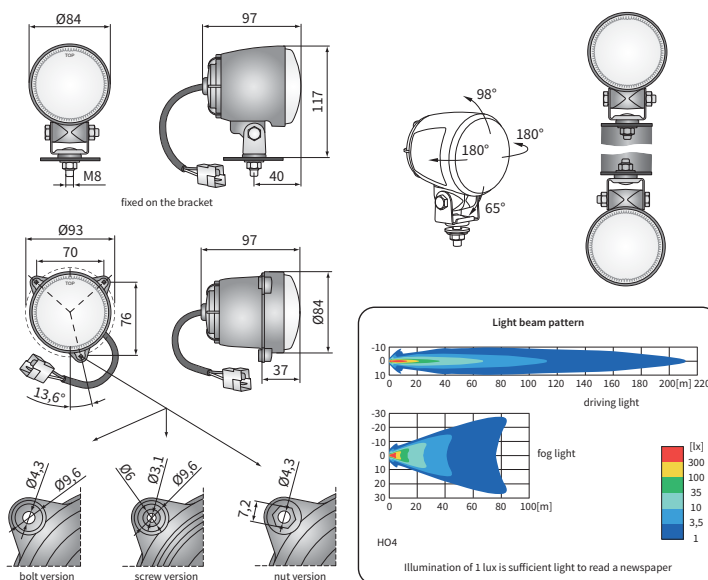

## TECHNICAL DATA / FEATURES

- dimensions:  $\phi 84 \times 97$
- light functions: fog light, driving
- function markings: B, HR
- reference mark: -, 12.5
- source of light: H3
- maximum power: 70W
- nominal voltage: 12V-24V DC
- optics: standard
- IP rating: IP66
- housing's material: plastic
- housing's colour: black
- lens' material: glass
- lens' colour: clear, blue
- mounting: M8, 3 bolts, 3 nuts
- built-in connectors: AMP Faston 250, Deutsch DT
- other (optional): blister pack

It is possible to install needed connectors on wire (on request).

Useful parts while installing:

- deutsch plug DT06-2S 2-pin - cat. No. A.07135
- AMP SuperSeal 1,5 plug 2-pin - cat. No. A.07137
- AMP Faston 250 plug 2-pin - cat. No. A.07138

## DIMENSIONS

Cat. number	Homologation code	Light functions		Lens colour		Accessories			Mounting method			Bracket			Side		Connectors			Packaging / pc	
		fog light	driving	clear	blue	bulb H3 12V	bulb H3 24V	cable 0,2 m	in recess	installed vertically up	suspended	M8	3 bolts	3 nuts	right	left	AMP Faston 250	Deutsch DT	AMP SuperSeal 1,5	Cap / Pin	carton box
HO4.41615	236	✓		✓							✓			✓		✓			2	1	
<b>HO4.41611</b>	236	✓		✓				✓			✓			✓		✓			2	1	
HO4.41634	236	✓		✓				✓			✓			✓		✓			2	1	
HO4.41631	236	✓		✓				✓			✓			✓		✓			2	1	
HO4.41632	236	✓		✓			✓	✓			✓			✓		✓			2	1	
HO4.41633	236	✓		✓				✓			✓			✓		✓			2	1	
<b>HO4.41604</b>	040		✓	✓							✓			✓		✓			2	1	
HO4.41609	040		✓		✓		✓				✓			✓		✓			2	1	
<b>HO4.41601</b>	040		✓	✓							✓			✓		✓			2	1	
<b>HO4.41602</b>	040		✓	✓			✓				✓			✓		✓			2	1	
<b>HO4.41606</b>	040		✓		✓						✓			✓		✓			2	1	
HO4.41618	040		✓	✓			✓				✓			✓		✓			2	1	
HO4.41617	040		✓	✓				✓			✓			✓		✓			2	1	
HO4.41621	040		✓	✓							✓			✓		✓			2	1	
HO4.41622	040		✓	✓			✓				✓			✓		✓			2	1	
HO4.41654	040		✓	✓							✓			✓		✓			2	1	
HO4.41652	040		✓	✓							✓			✓		✓			2	1	