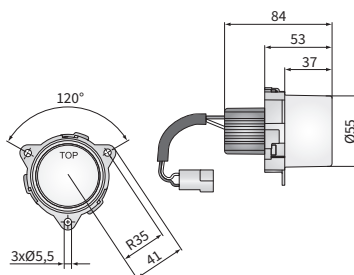

TECHNICAL DATA / FEATURES

- dimensions: $\phi 55 \times 84$, $\phi 98 \times 21$
- light functions: parking*, direction indicator, parking and stop, stop*, fog light, reversing, reflective, ornamentation
- function markings: A, 1, 1a, R1D-S1D, R1D/S1D, RD, 2aD, F, AR
- traffic: right-hand / left-hand
- source of light: R5W, PY21W, P21/5W, P21W or R5W, P21W
- maximum power: 5W, 21W, 21/5W
- nominal voltage: 12V-24V DC
- optics: standard
- IP rating: IP66, -
- mounting: 3 bolts, 3 screws
- housing's material: plastic
- housing's colour: black
- lens' material: plastic
- built-in connectors: -

Dedicated application:

A - Lublin 3Mi light trucks (2005-07),

Pasagon from 2011

B - accessories for LA3 module lamps

Attention:

* Exchangeable functions (simultaneous use is not possible).

DIMENSIONS

Cat. number	Hella Catal. No.	Homologation code	Lamp type		Light functions	direction indicator	parking and stop	stop*	fog light	reversing	reflective	ornamentation	Accessories	bulb P21W 12V	bulb P21/5W 12V	bulb PY21W 12V	bulb R5W 12V	AMP Faston connector	Application				
			front	rear															dedicated	dedicated			
LA3.23930	2PF008221017	054	✓		✓																		
LA3.23931	2PF008221011	054	✓		✓																		
LA3.23940	2BA008221217	055	✓		✓																		
LA3.23941	2BA008221107	055	✓		✓																		
LA3.23950		060		✓																			
LA3.23951		060		✓																			
LA3.23900	2XA008221027	020	✓		✓			✓															A
LA3.23901	2DA008221167	020	✓		✓			✓						✓									A
LA3.23906	2SA008221127	019	✓		✓																		A
LA3.23910	2BA008221047	017	✓		✓																		A