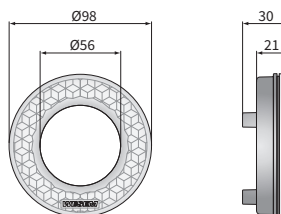

TECHNICAL DATA / FEATURES

- dimensions: $\phi 55 \times 84$, $\phi 98 \times 21$
- light functions: parking*, direction indicator, parking and stop, stop*, fog light, reversing, reflective, ornamentation
- function markings: A, 1, 1a, R1D-S1D, R1D/S1D, RD, 2aD, F, AR
- traffic: right-hand / left-hand
- source of light: R5W, PY21W, P21/5W, P21W or R5W, P21W
- maximum power: 5W, 21W, 21/5W
- nominal voltage: 12V-24V DC
- optics: standard
- IP rating: IP66, -
- mounting: 3 bolts, 3 screws
- housing's material: plastic
- housing's colour: black
- lens' material: plastic
- built-in connectors: -

It is possible to install needed connectors on wire (on request).

Useful parts while installing:

The lamp can additionally be fitted with a reflective ring (cat. No. LA3.23925), or patterned decorative ring white (cat. No. LA3.23929, or red cat. No. LA3.23927).

Dedicated application:

A - Lublin 3Mi light trucks (2005-07),

Pasagon from 2011

B - accessories for LA3 module lamps

Attention:

* Exchangeable functions (simultaneous use is not possible).

DIMENSIONS

Cat. number	Hella Catal. No.	Homologation code	Lamp type		Light functions	direction indicator	parking and stop	stop*	fog light	reversing	reflective	ornamentation	Accessories	bulb P21W 12V	bulb P21/5W 12V	bulb PY21W 12V	bulb R5W 12V	AMP Faston connector	Application				
			front	rear															dedicated	dedicated			
LA3.23930	2PF008221017	054	✓		✓																		
LA3.23931	2PF008221011	054	✓		✓																		
LA3.23940	2BA008221217	055	✓		✓																		
LA3.23941	2BA008221107	055	✓		✓																		
LA3.23950		060		✓																			
LA3.23951		060		✓																			
LA3.23900	2XA008221027	020	✓		✓			✓															A
LA3.23901	2DA008221167	020	✓		✓			✓						✓									A
LA3.23906	2SA008221127	019	✓		✓																		A
LA3.23910	2BA008221047	017	✓		✓																		A