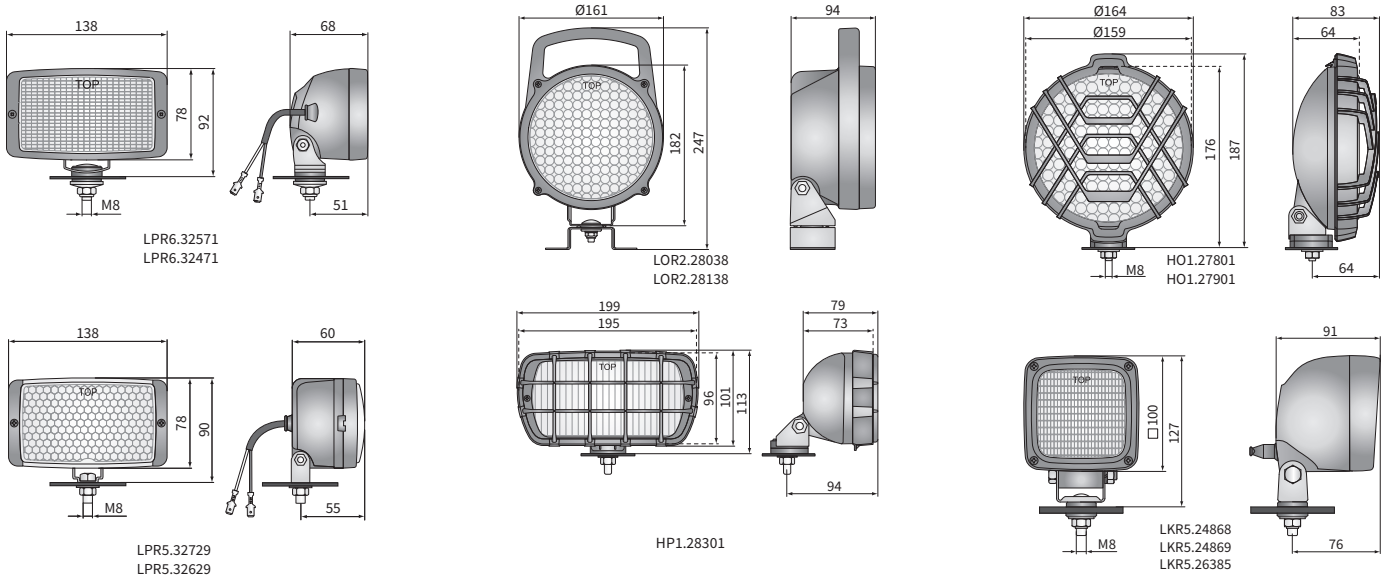

TECHNICAL DATA / FEATURES

- dimensions: 100x100x91, 138x78x60, 138x78x68, 195x96x73, ϕ 159x64, ϕ 161x94
- light functions: road signalling, emergency vehicles
- source of light: H3
- maximum power: 70W, 55W
- nominal voltage: 12V-24V DC, 12V DC
- optics: standard
- IP rating: IP66, IP69K, IP54, IP56
- mounting: M8, omega
- housing's material: plastic
- housing's colour: black
- lens' material: glass, plastic
- lens' colour: amber, dark blue, red
- built-in connectors: AMP Faston 250
- other: mounting in an upright or upside down position

DIMENSIONS

Cat. number	Light functions		Lens colour			Shape			IP rating				Accessories					Mounting method		Bracket		Packaging / pc		
	road signalling	emergency vehicles	amber	dark blue	red	rectangular	round	square	IP54	IP56	IP66	IP69K	bulb H3 12V	handle	stone guard	switch	cable 0,15 m	AMP Faston connector	installed vertically up	suspended	M8	omega	carton box	pc
LKR5.26385	✓		✓																✓	✓	✓		1	
LPR5.32729	✓		✓			✓			✓										✓	✓	✓		1	
LPR6.32571	✓		✓			✓											✓		✓	✓	✓		1	
HP1A.46980	✓		✓			✓			✓						✓				✓	✓	✓		1	
HO1.27801	✓		✓				✓		✓										✓	✓	✓		1	
LOR2.28038	✓		✓				✓			✓									✓	✓	✓	✓	1	
LKR5.24869		✓		✓									✓						✓	✓	✓		1	
LPR5.32629		✓		✓		✓			✓										✓	✓	✓		1	
LPR6.32471		✓		✓		✓													✓	✓	✓		1	
HP1.28301		✓		✓		✓			✓										✓	✓	✓		1	
HO1.27901		✓		✓			✓		✓										✓	✓	✓		1	
LOR2.28138		✓		✓			✓			✓				✓					✓	✓	✓	✓	1	
LKR5.24868	✓				✓								✓						✓	✓	✓		1	
LPR6.34271		✓			✓	✓													✓	✓	✓		1	