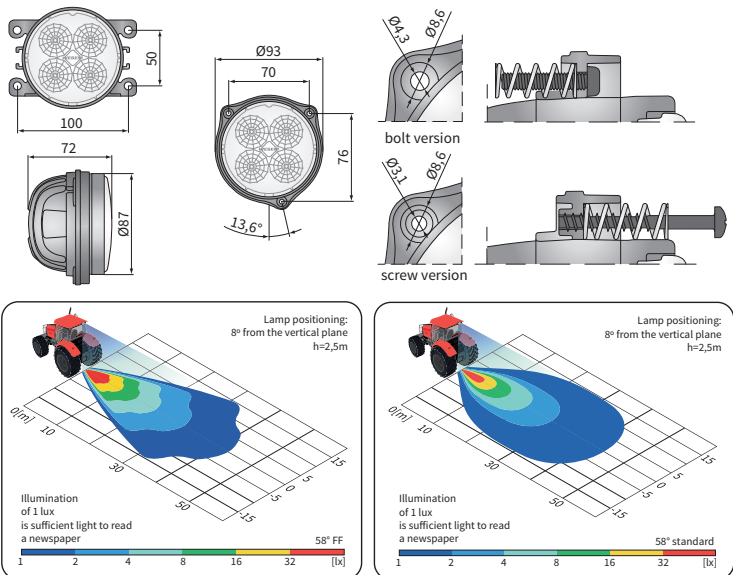

DIMENSIONS

Cat. number	Luminous flux		Optics	FF	standard	IP rating	IP67	IP69K	Accessories	cable 0.5 m	cable 0.15 m	Bracket	3 screws	3 bolts	4 bolts	Connectors	Deutsch DT	AMP SuperSeal 1,5
	2000 lm	1500 lm																
CRC5D.51620		✓		✓			✓	✓	✓				✓					
CRC5D.51622		✓		✓			✓	✓	✓					✓				
CRC5D.51621		✓		✓			✓	✓	✓									
CRC5D.51623		✓		✓			✓	✓	✓									
CRC5D.51624		✓		✓			✓	✓	✓									
CRC5D.51625		✓		✓			✓	✓	✓		✓							
CRC5D.51626		✓		✓			✓	✓	✓		✓							
CRC5D.51627		✓		✓			✓	✓	✓									✓
CRC5D.51628		✓		✓			✓	✓	✓									✓
CRC5F.52020		✓		✓	✓		✓	✓	✓	✓								
CRC5F.52022		✓		✓	✓		✓	✓	✓	✓								
CRC5F.52021		✓		✓	✓		✓	✓	✓	✓								
CRC5F.52023		✓		✓	✓		✓	✓	✓	✓								
CRC5F.52024		✓		✓	✓		✓	✓	✓	✓								
CRC5F.52025		✓		✓	✓		✓	✓	✓	✓								
CRC5F.52026		✓		✓	✓		✓	✓	✓	✓	✓							
CRC5F.52027		✓		✓	✓		✓	✓	✓	✓								✓
CRC5F.52028		✓		✓	✓		✓	✓	✓	✓								✓
CRC5C.51520																		
CRC5C.51522																		
CRC5C.51521																		
CRC5C.51523																		
CRC5C.51524																		
CRC5C.51525																		
CRC5C.51526																		
CRC5C.51527																		✓
CRC5C.51528																		✓
CRC5E.51920																		
CRC5E.51922																		
CRC5E.51921																		
CRC5E.51923																		
CRC5E.51924																		
CRC5E.51925																		
CRC5E.51926																		
CRC5E.51927																		✓
CRC5E.51928																		✓