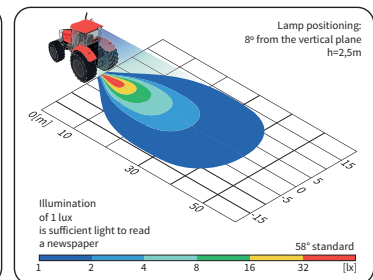

DIMENSIONS

Cat. number	Luminous flux		Optics	FF	standard	IP rating	IP67	IP69K	Accessories	cable 0.5 m	cable 0.15 m	Bracket	3 screws	3 bolts	4 bolts	Connectors	Deutsch DT	AMP SuperSeal 1,5
	2000 lm	1500 lm																
CRC5D.51620		✓		✓			✓	✓	✓				✓					
CRC5D.51622		✓		✓			✓	✓	✓					✓				
CRC5D.51621		✓		✓			✓	✓	✓									
CRC5D.51623		✓		✓			✓	✓	✓									
CRC5D.51624		✓		✓			✓	✓	✓									
CRC5D.51625		✓		✓			✓	✓	✓		✓							
CRC5D.51626		✓		✓			✓	✓	✓		✓							
CRC5D.51627		✓		✓			✓	✓	✓									✓
CRC5D.51628		✓		✓			✓	✓	✓									✓
CRC5F.52020		✓		✓	✓		✓	✓	✓	✓								
CRC5F.52022		✓		✓	✓		✓	✓	✓	✓								
CRC5F.52021		✓		✓	✓		✓	✓	✓	✓								
CRC5F.52023		✓		✓	✓		✓	✓	✓	✓								
CRC5F.52024		✓		✓	✓		✓	✓	✓	✓								
CRC5F.52025		✓		✓	✓		✓	✓	✓	✓								
CRC5F.52026		✓		✓	✓		✓	✓	✓	✓	✓							
CRC5F.52027		✓		✓	✓		✓	✓	✓	✓								✓
CRC5F.52028		✓		✓	✓		✓	✓	✓	✓								✓
CRC5C.51520																		
CRC5C.51522																		
CRC5C.51521																		
CRC5C.51523																		
CRC5C.51524																		
CRC5C.51525																		
CRC5C.51526																		
CRC5C.51527																		✓
CRC5C.51528																		✓
CRC5E.51920																		
CRC5E.51922																		
CRC5E.51921																		
CRC5E.51923																		
CRC5E.51924																		
CRC5E.51925																		
CRC5E.51926																		
CRC5E.51927																		✓
CRC5E.51928																		✓