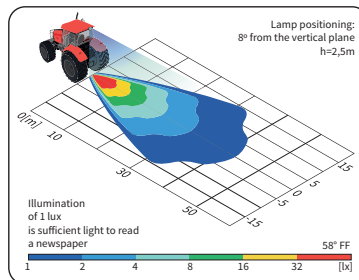

DIMENSIONS

Cat. number	Luminous flux		Optics	FF	standard	IP rating	IP67	IP69K	Accessories	cable 0.5 m	cable 0.15 m	Bracket	3 screws	3 bolts	4 bolts	Connectors	Deutsch DT	AMP SuperSeal 1,5
	2000 lm	1500 lm																
CRC5D.51620		✓		✓			✓	✓	✓				✓					
CRC5D.51622		✓		✓			✓	✓	✓					✓				
CRC5D.51621		✓		✓			✓	✓	✓									
CRC5D.51623		✓		✓			✓	✓	✓									
CRC5D.51624		✓		✓			✓	✓	✓									
CRC5D.51625		✓		✓			✓	✓	✓		✓							
CRC5D.51626		✓		✓			✓	✓	✓		✓							
CRC5D.51627		✓		✓			✓	✓	✓									✓
CRC5D.51628		✓		✓			✓	✓	✓									✓
CRC5F.52020		✓		✓	✓		✓	✓	✓	✓								
CRC5F.52022		✓		✓	✓		✓	✓	✓	✓								
CRC5F.52021		✓		✓	✓		✓	✓	✓	✓								
CRC5F.52023		✓		✓	✓		✓	✓	✓	✓								
CRC5F.52024		✓		✓	✓		✓	✓	✓	✓								
CRC5F.52025		✓		✓	✓		✓	✓	✓	✓								
CRC5F.52026		✓		✓	✓		✓	✓	✓	✓	✓							
CRC5F.52027		✓		✓	✓		✓	✓	✓	✓								✓
CRC5F.52028		✓		✓	✓		✓	✓	✓	✓								✓
CRC5C.51520																		
CRC5C.51522																		
CRC5C.51521																		
CRC5C.51523																		
CRC5C.51524																		
CRC5C.51525																		
CRC5C.51526																		
CRC5C.51527																		✓
CRC5C.51528																		✓
CRC5E.51920																		
CRC5E.51922																		
CRC5E.51921																		
CRC5E.51923																		
CRC5E.51924																		
CRC5E.51925																		
CRC5E.51926																		
CRC5E.51927																		✓
CRC5E.51928																		✓