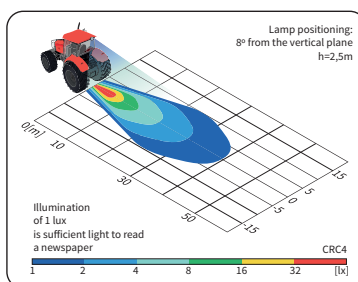

TECHNICAL DATA / FEATURES

- dimensions: $\phi 66 \times 69$
- luminous flux of the LED module: 800 lm
- luminous flux of the lamp: 600 lm
- maximum power: 12W
- nominal voltage: 12V-24V DC, 12V-48V DC
- permissible power supply voltage: 10.5V-30V DC, 10.5V-60V DC
- source of light: 2 x LED
- colour temperature: 4700-5700K
- light distribution angle: $43^\circ \times 34^\circ$
- IP rating: IP67, IP69K
- work temperature: $-40^\circ\text{C} - +80^\circ\text{C}$
- housing's material: aluminium
- lens' material: plastic
- built-in connectors: Deutsch DT, AMP SuperSeal 1.5
- other: protection:
 - against overheating
 - against reverse polarisation
- bracket made of Inox steel

Correct polarity required.

Mounting: as a freestanding on body panels. They can be installed in any position (standing, hanging, on side).

It is possible to install needed connectors for a version with cable (on request).

Useful parts while installing:

- deutsch plug DT06-2S 2-pin - cat. No. A.07135
- AMP SuperSeal 1,5 plug 2-pin - cat. No. A.07137

DIMENSIONS

Cat. number	Hella Catal. No.	Luminous flux		Rated power		IP rating			Accessories				Connectors				
		800 lm	600 lm	12W	12W	IP67	IP69K	LED module 12V-24V	LED module 12V-48V	cable 0.5 m	cable 8 m	Bracket	neodymium magn.	Deutsch DT	AMP SuperSeal 1,5	Cap / Pin	
CRC4A.51100		✓	✓	✓	✓	✓	✓	✓	✓	✓	✓	✓	✓	✓	✓	✓	✓
CRC4A.51150	1G0 995 050-001,011	✓	✓	✓	✓	✓	✓	✓	✓	✓	✓	✓	✓	✓	✓	✓	2
CRC4A.51160		✓	✓	✓	✓	✓	✓	✓	✓	✓	✓	✓	✓	✓	✓	✓	2
CRC4A.51180		✓	✓	✓	✓	✓	✓	✓	✓	✓	✓	✓	✓	✓	✓	✓	✓
CRC4B.55000		✓	✓	✓	✓	✓	✓	✓	✓	✓	✓	✓	✓	✓	✓	✓	✓
CRC4B.55050		✓	✓	✓	✓	✓	✓	✓	✓	✓	✓	✓	✓	✓	✓	✓	2
CRC4B.55060		✓	✓	✓	✓	✓	✓	✓	✓	✓	✓	✓	✓	✓	✓	✓	2
CRC4B.55080		✓	✓	✓	✓	✓	✓	✓	✓	✓	✓	✓	✓	✓	✓	✓	✓