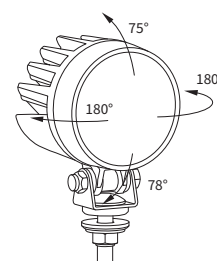

TECHNICAL DATA / FEATURES

- dimensions: $\phi 66 \times 69$
- luminous flux of the LED module: 800 lm
- luminous flux of the lamp: 600 lm
- maximum power: 12W
- nominal voltage: 12V-24V DC, 12V-48V DC
- permissible power supply voltage: 10.5V-30V DC, 10.5V-60V DC
- source of light: 2 x LED
- colour temperature: 4700-5700K
- light distribution angle: $43^\circ \times 34^\circ$
- IP rating: IP67, IP69K
- work temperature: $-40^\circ\text{C} - +80^\circ\text{C}$
- housing's material: aluminium
- lens' material: plastic
- built-in connectors: Deutsch DT, AMP SuperSeal 1.5
- other: protection:
 - against overheating
 - against reverse polarisation
- bracket made of Inox steel

Correct polarity required.

Mounting: as a freestanding on body panels. They can be installed in any position (standing, hanging, on side).

It is possible to install needed connectors for a version with cable (on request).

Useful parts while installing:

- deutsch plug DT06-2S 2-pin - cat. No. A.07135
- AMP SuperSeal 1,5 plug 2-pin - cat. No. A.07137

DIMENSIONS

Cat. number	Hella Catal. No.	Luminous flux		Rated power		IP rating			Accessories				Connectors				
		800 lm	600 lm	12W	12W	IP67	IP69K	LED module 12V-24V	LED module 12V-48V	cable 0.5 m	cable 8 m	Bracket	neodymium magn.	Deutsch DT	AMP SuperSeal 1,5	Cap / Pin	
CRC4A.51100		✓	✓	✓	✓	✓	✓	✓	✓	✓	✓	✓	✓	✓	✓	✓	✓
CRC4A.51150	1G0 995 050-001,011	✓	✓	✓	✓	✓	✓	✓	✓	✓	✓	✓	✓	✓	✓	✓	2
CRC4A.51160		✓	✓	✓	✓	✓	✓	✓	✓	✓	✓	✓	✓	✓	✓	✓	2
CRC4A.51180		✓	✓	✓	✓	✓	✓	✓	✓	✓	✓	✓	✓	✓	✓	✓	✓
CRC4B.55000		✓	✓	✓	✓	✓	✓	✓	✓	✓	✓	✓	✓	✓	✓	✓	✓
CRC4B.55050		✓	✓	✓	✓	✓	✓	✓	✓	✓	✓	✓	✓	✓	✓	✓	2
CRC4B.55060		✓	✓	✓	✓	✓	✓	✓	✓	✓	✓	✓	✓	✓	✓	✓	2
CRC4B.55080		✓	✓	✓	✓	✓	✓	✓	✓	✓	✓	✓	✓	✓	✓	✓	✓