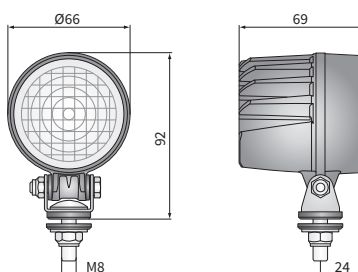

TECHNICAL DATA / FEATURES

- dimensions: $\phi 66 \times 69$
- luminous flux of the LED module: 800 lm
- luminous flux of the lamp: 600 lm
- maximum power: 12W
- nominal voltage: 12V-24V DC, 12V-48V DC
- permissible power supply voltage: 10.5V-30V DC, 10.5V-60V DC
- source of light: 2 x LED
- colour temperature: 4700-5700K
- light distribution angle: $43^\circ \times 34^\circ$
- IP rating: IP67, IP69K
- work temperature: $-40^\circ\text{C} - +80^\circ\text{C}$
- housing's material: aluminium
- lens' material: plastic
- built-in connectors: Deutsch DT, AMP SuperSeal 1.5
- other: protection:
 - against overheating
 - against reverse polarisation
- bracket made of Inox steel

Correct polarity required.

Mounting: as a freestanding on body panels. They can be installed in any position (standing, hanging, on side).

It is possible to install needed connectors for a version with cable (on request).

Useful parts while installing:

- deutsch plug DT06-2S 2-pin - cat. No. A.07135
- AMP SuperSeal 1,5 plug 2-pin - cat. No. A.07137

DIMENSIONS

Cat. number	Hella Catal. No.	Luminous flux		Rated power		IP rating			Accessories				Connectors				
		800 lm	600 lm	12W	12W	IP67	IP69K	LED module 12V-24V	LED module 12V-48V	cable 0.5 m	cable 8 m	Bracket	neodymium magn.	Deutsch DT	AMP SuperSeal 1,5	Cap / Pin	
CRC4A.51100		✓	✓	✓	✓	✓	✓	✓	✓	✓	✓	✓	✓	✓	✓	✓	✓
CRC4A.51150	1G0 995 050-001,011	✓	✓	✓	✓	✓	✓	✓	✓	✓	✓	✓	✓	✓	✓	✓	2
CRC4A.51160		✓	✓	✓	✓	✓	✓	✓	✓	✓	✓	✓	✓	✓	✓	✓	2
CRC4A.51180		✓	✓	✓	✓	✓	✓	✓	✓	✓	✓	✓	✓	✓	✓	✓	✓
CRC4B.55000		✓	✓	✓	✓	✓	✓	✓	✓	✓	✓	✓	✓	✓	✓	✓	✓
CRC4B.55050		✓	✓	✓	✓	✓	✓	✓	✓	✓	✓	✓	✓	✓	✓	✓	2
CRC4B.55060		✓	✓	✓	✓	✓	✓	✓	✓	✓	✓	✓	✓	✓	✓	✓	2
CRC4B.55080		✓	✓	✓	✓	✓	✓	✓	✓	✓	✓	✓	✓	✓	✓	✓	✓