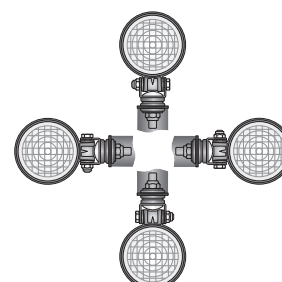

TECHNICAL DATA / FEATURES

- dimensions: $\phi 66 \times 69$
- luminous flux of the LED module: 800 lm
- luminous flux of the lamp: 600 lm
- maximum power: 12W
- nominal voltage: 12V-24V DC, 12V-48V DC
- permissible power supply voltage: 10.5V-30V DC, 10.5V-60V DC
- source of light: 2 x LED
- colour temperature: 4700-5700K
- light distribution angle: $43^\circ \times 34^\circ$
- IP rating: IP67, IP69K
- work temperature: $-40^\circ\text{C} - +80^\circ\text{C}$
- housing's material: aluminium
- lens' material: plastic
- built-in connectors: Deutsch DT, AMP SuperSeal 1.5
- other: protection:
 - against overheating
 - against reverse polarisation
- bracket made of Inox steel

Correct polarity required.

Mounting: as a freestanding on body panels. They can be installed in any position (standing, hanging, on side).

It is possible to install needed connectors for a version with cable (on request).

Useful parts while installing:

- deutsch plug DT06-2S 2-pin - cat. No. A.07135
- AMP SuperSeal 1,5 plug 2-pin - cat. No. A.07137

DIMENSIONS

Cat. number	Hella Catal. No.	Luminous flux		Rated power		IP rating			Accessories				Connectors				
		800 lm	600 lm	12W	12W	IP67	IP69K	LED module 12V-24V	LED module 12V-48V	cable 0.5 m	cable 8 m	Bracket	neodymium magn.	Deutsch DT	AMP SuperSeal 1,5	Cap / Pin	
CRC4A.51100		✓	✓	✓	✓	✓	✓	✓	✓	✓	✓	✓	✓	✓	✓	✓	✓
CRC4A.51150	1G0 995 050-001,011	✓	✓	✓	✓	✓	✓	✓	✓	✓	✓	✓	✓	✓	✓	✓	2
CRC4A.51160		✓	✓	✓	✓	✓	✓	✓	✓	✓	✓	✓	✓	✓	✓	✓	2
CRC4A.51180		✓	✓	✓	✓	✓	✓	✓	✓	✓	✓	✓	✓	✓	✓	✓	✓
CRC4B.55000		✓	✓	✓	✓	✓	✓	✓	✓	✓	✓	✓	✓	✓	✓	✓	✓
CRC4B.55050		✓	✓	✓	✓	✓	✓	✓	✓	✓	✓	✓	✓	✓	✓	✓	2
CRC4B.55060		✓	✓	✓	✓	✓	✓	✓	✓	✓	✓	✓	✓	✓	✓	✓	2
CRC4B.55080		✓	✓	✓	✓	✓	✓	✓	✓	✓	✓	✓	✓	✓	✓	✓	✓