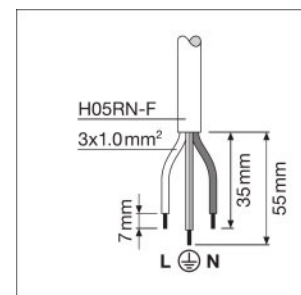

A	B	C	Ø	IP
10W	26	60	5.5	2x M4	0.014+IP
20W	28	80	6.5	2x M5	0.018+IP
30W	58	90	6.5	2x M5	0.021+IP
50W	78	110	6.5	2x M5	0.028+IP