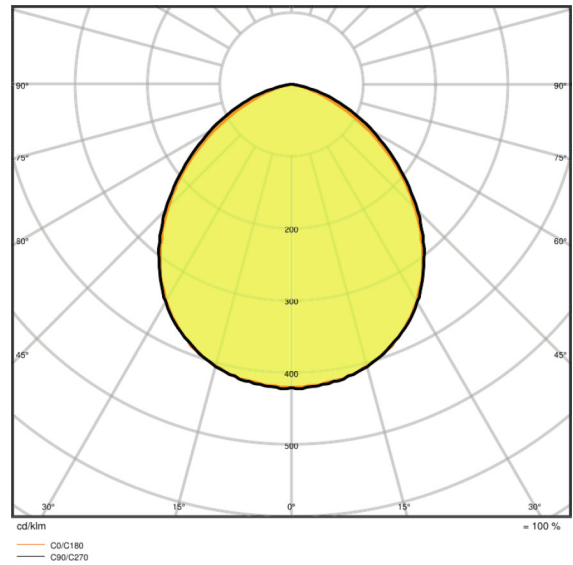

Light Distribution

LDC typ cone