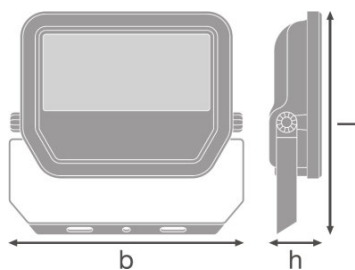

### PRODUCT FEATURES

- Reflector-based, symmetric light distribution with 100° x 100° beam angle
- Integrated wide voltage driver, suitable for 100 - 277 V<sub>AC</sub>
- Surge protection: up to 4 kV (L/N-PE), 2 kV (L-N)
- Mounting bracket with 30° angle and wide rotation area
- Pre-installed, flexible 1 m cable (H05RN-F), wrapped 3 x 1.0 mm<sup>2</sup> single wires

Light technical data

Beam angle	100 ° x 100 °
------------	---------------

Dimensions & weight

Length	177.0 mm
Width	186.0 mm

<b>Height</b>	42.0 mm
<b>Product weight</b>	700.00 g
<b>Cable length</b>	1000 mm