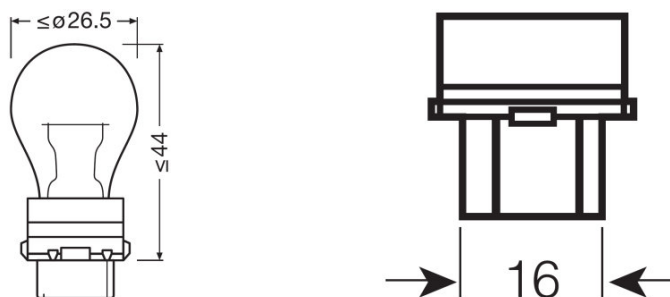

### Technical data

#### Dimensions & weight

Diameter	25.0 mm
Product weight	7.00 g
Length	52.8 mm