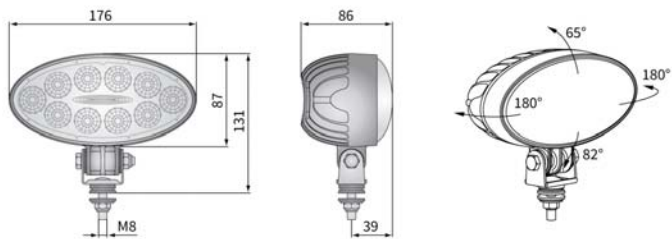

TECHNICAL DATA / FEATURES

- dimensions: 176x87x86
- luminous flux of the LED module: 4000 lm, 3000 lm
- luminous flux of the lamp: 3200 lm, 2400 lm
- maximum power: 40W, 35W
- nominal voltage: 12V-24V DC
- permissible power supply voltage: 10,5V-30V DC
- source of light: 10 x LED
- colour temperature: 5700-7000K
- light distribution angle: 60°
- IP rating: IP67, IP69K, IP66
- work temperature: -40°C - +80°C
- housing's material: aluminium
- lens' material: plastic
- built-in connectors: AMP Faston 250, Deutsch DT, AMP Superseal 1,5
- other: protection:
 - against overheating
 - against reverse polarisation

Useful parts while installing:

- deutsch plug DT06-2S 2-pin - cat. No. A.07135
- AMP Superseal 1,5 plug 2-pin - cat. No. A.07137
- AMP Faston 250 plug 2-pin - cat. No. A.07138

DIMENSIONS

| Cat. number | Hella Catal. No. | Luminous flux | | Rated power | IP rating | Accessories | Connectors | | | | | |
|--------------------|------------------|---------------|---------|-------------|-----------|-------------|----------------|-------------------|------------|-----------|--|---|
| | | 4000 lm | 3000 lm | | | | AMP Faston 250 | AMP Superseal 1,5 | Deutsch DT | Cap / Pin | | |
| CRV1B.52301 | | ✓ | | | | | | | | | | |
| CRV1B.52306 | | ✓ | | | | | | ✓ | | | | 2 |
| CRV1B.52304 | | ✓ | | | | | | | | ✓ | | 2 |
| CRV1B.52302 | | ✓ | | | | | | | | ✓ | | 2 |
| CRV1B.52303 | | ✓ | | | | | | | ✓ | | | 2 |
| CRV1A.49501 | | | ✓ | | | | | | | | | |
| CRV1A.49506 | | | ✓ | | | | | ✓ | | | | 2 |
| CRV1A.49514 | 1GB996386-001 | | ✓ | | | | | | | ✓ | | 2 |
| CRV1A.49502 | 1GB996386-031 | | ✓ | | | | | | | ✓ | | 2 |
| CRV1A.49513 | | | ✓ | | | | | | ✓ | | | 2 |
| CRV1A.49521 | | | ✓ | | | | | | | | | |
| CRV1A.49526 | | | ✓ | | | | | ✓ | | | | 2 |
| CRV1A.49534 | | | ✓ | | | | | | | ✓ | | 2 |
| CRV1A.49533 | | | ✓ | | | | | | ✓ | | | 2 |