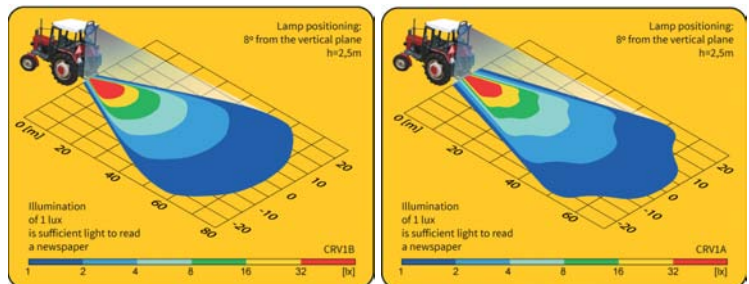

DIMENSIONS

Cat. number	Hella Catal. No.	Luminous flux		Rated power	IP rating	Accessories	Connectors					
		4000 lm	3000 lm				AMP Faston 250	AMP Superseal 1,5	Deutsch DT	Cap / Pin		
CRV1B.52301		✓										
CRV1B.52306		✓						✓				2
CRV1B.52304		✓								✓		2
CRV1B.52302		✓								✓		2
CRV1B.52303		✓							✓			2
CRV1A.49501			✓									
CRV1A.49506			✓					✓				2
CRV1A.49514	1GB996386-001		✓							✓		2
CRV1A.49502	1GB996386-031		✓							✓		2
CRV1A.49513			✓						✓			2
CRV1A.49521			✓									
CRV1A.49526			✓					✓				2
CRV1A.49534			✓							✓		2
CRV1A.49533			✓						✓			2