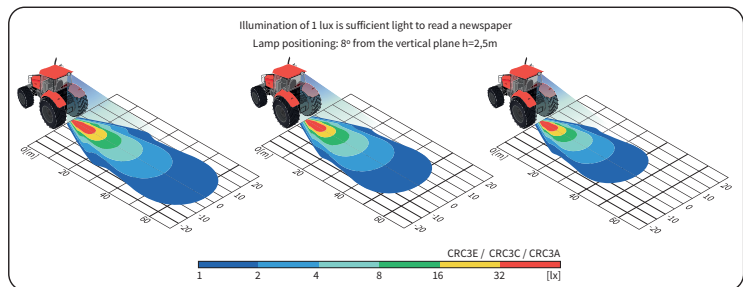

DIMENSIONS

Cat. number	Luminous flux			IP rating	IP66 IP67 IP69K	Accessories	LED module 12V-24V				Connectors	AMP Faston 250			Deutsch DT	AMP SuperSeal 1,5	
	2500 lm	2000 lm	1500 lm				handle	cable 0.5 m	cable 8 m	switch		AMP Faston 250	Deutsch DT	AMP SuperSeal 1,5		Cap / Pin	
CRC3E.50300	✓				✓	✓	✓										
CRC3E.50380	✓				✓	✓	✓										
CRC3E.50306	✓				✓	✓	✓			✓						2	
CRC3E.50307	✓				✓	✓	✓			✓						2	
CRC3E.50308	✓				✓	✓	✓				✓					2	
CRC3E.50310	✓				✓	✓	✓										
CRC3E.50381	✓				✓	✓	✓										
CRC3E.50316	✓				✓	✓	✓			✓						2	
CRC3E.50317	✓				✓	✓	✓			✓						2	
CRC3E.50318	✓				✓	✓	✓									2	
CRC3C.50100		✓			✓	✓	✓										
CRC3C.50180		✓			✓	✓	✓										
CRC3C.50106		✓			✓	✓	✓			✓							
CRC3C.50107		✓			✓	✓	✓			✓							
CRC3C.50108		✓			✓	✓	✓				✓						
CRC3C.50110		✓			✓	✓	✓										
CRC3C.50181			✓		✓	✓	✓										2
CRC3C.50116			✓		✓	✓	✓										2
CRC3C.50117			✓		✓	✓	✓										2
CRC3C.50118			✓		✓	✓	✓										2
CRC3A.48700				✓	✓	✓	✓										
CRC3A.48701				✓	✓	✓	✓										
CRC3A.48780				✓	✓	✓	✓										
CRC3A.48706				✓	✓	✓	✓										2
CRC3A.48707				✓	✓	✓	✓										2
CRC3A.48708				✓	✓	✓	✓										2
CRC3A.48710				✓	✓	✓	✓										
CRC3A.48781				✓	✓	✓	✓										
CRC3A.48716				✓	✓	✓	✓										2
CRC3A.48717				✓	✓	✓	✓										2
CRC3A.48718				✓	✓	✓	✓										2
CRC3A.48794				✓	✓	✓	✓										2