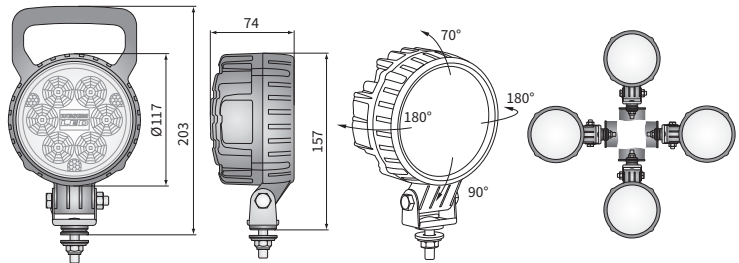

Useful parts while installing:

- deutsch plug DT06-2S 2-pin - cat. No. A.07135
- AMP SuperSeal 1,5 plug 2-pin - cat. No. A.07137
- AMP Faston 250 plug 2-pin - cat. No. A.07138

DIMENSIONS

Cat. number	Luminous flux			IP rating	IP66 IP67 IP69K	Accessories	LED module 12V-24V				Connectors	AMP Faston 250			Deutsch DT	AMP SuperSeal 1,5	
	2500 lm	2000 lm	1500 lm				handle	cable 0.5 m	cable 8 m	switch		AMP Faston 250	Deutsch DT	AMP SuperSeal 1,5		Cap / Pin	
CRC3E.50300	✓				✓	✓	✓										
CRC3E.50380	✓				✓	✓	✓										
CRC3E.50306	✓				✓	✓	✓			✓						2	
CRC3E.50307	✓				✓	✓	✓			✓						2	
CRC3E.50308	✓				✓	✓	✓				✓					2	
CRC3E.50310	✓				✓	✓	✓										
CRC3E.50381	✓				✓	✓	✓										
CRC3E.50316	✓				✓	✓	✓			✓						2	
CRC3E.50317	✓				✓	✓	✓			✓						2	
CRC3E.50318	✓				✓	✓	✓									2	
CRC3C.50100		✓			✓	✓	✓										
CRC3C.50180		✓			✓	✓	✓										
CRC3C.50106		✓			✓	✓	✓			✓							
CRC3C.50107		✓			✓	✓	✓			✓							
CRC3C.50108		✓			✓	✓	✓				✓						
CRC3C.50110		✓			✓	✓	✓										
CRC3C.50181			✓		✓	✓	✓										2
CRC3C.50116			✓		✓	✓	✓										2
CRC3C.50117			✓		✓	✓	✓										2
CRC3C.50118			✓		✓	✓	✓										2
CRC3A.48700				✓	✓	✓	✓										
CRC3A.48701				✓	✓	✓	✓										
CRC3A.48780				✓	✓	✓	✓										
CRC3A.48706				✓	✓	✓	✓										2
CRC3A.48707				✓	✓	✓	✓										2
CRC3A.48708				✓	✓	✓	✓										2
CRC3A.48710				✓	✓	✓	✓										
CRC3A.48781				✓	✓	✓	✓										
CRC3A.48716				✓	✓	✓	✓										2
CRC3A.48717				✓	✓	✓	✓										2
CRC3A.48718				✓	✓	✓	✓										2
CRC3A.48794				✓	✓	✓	✓										2