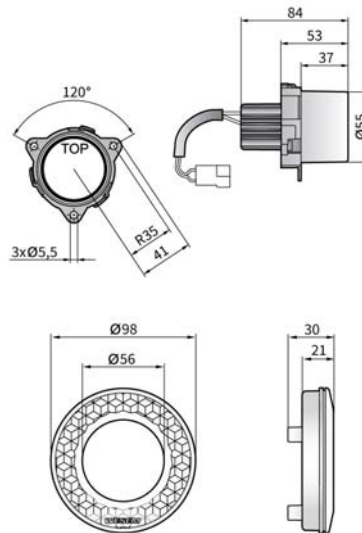

TECHNICAL DATA / FEATURES

- dimensions: $\phi 55 \times 84$, $\phi 98 \times 21$
- light functions: parking*, direction indicator, parking and stop, stop*, fog light, reversing, reflective, ornamentation
- function markings: A, 1, 1a, R1D-S1D, R1D/S1D, RD, 2aD, F, AR
- traffic: right-hand / left-hand
- source of light: R5W, PY21W, P21/5W, P21W or R5W, P21W
- maximum power: 5W, 21W, 21/5W
- nominal voltage: 12V-24V DC
- optics: standard
- IP rating: IP66, -
- mounting: spoiler / recess
- housing's material: plastic
- housing's colour: black
- lens' material: plastic
- built-in connectors: -

It is possible to install needed connectors on wire (on request).

Useful parts while installing:

The lamp can additionally be fitted with a reflective ring (cat. No. LA3.23925), or patterned decorative ring white (cat. No. LA3.23929, or red cat. No. LA3.23927).

Dedicated application:

A - Lublin 3Mi light trucks (2005-07),

Pasagon from 2011

B - accessories for LA3 module lamps

Attention:

* Exchangeable functions (simultaneous use is not possible).

DIMENSIONS

Cat. number	Hella Catal. No.	Homologation code	Lamp type		Light functions											Accessories		Application		
			front	rear	parking*	direction indicator	parking and stop	stop*	fog light	reversing	reflective	ornamentation	bulb P21W 12V	bulb P21/5W 12V	bulb PY21W 12V	bulb R5W 12V	AMP Faston connector	dedicated		
LA3.23930	2PF008221017	054	✓		✓															
LA3.23931	2PF008221011	054	✓		✓															
LA3.23940	2BA008221217	055	✓		✓															
LA3.23941	2BA008221107	055	✓		✓															
LA3.23950		060		✓																
LA3.23951		060		✓																A
LA3.23900	2XA008221027	020	✓		✓			✓												A
LA3.23901	2DA008221167	020	✓		✓			✓												A
LA3.23906	2SA008221127	019	✓		✓															A
LA3.23910	2BA008221047	017	✓		✓															A