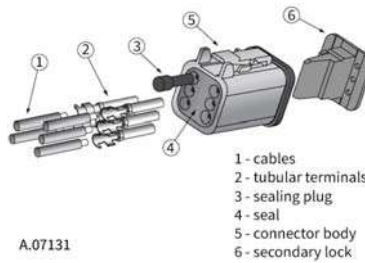

RGV1B-FF headlamps with direction indicator

TECHNICAL DATA / FEATURES

- dimensions: 225x150x120
- light function: passing, driving, parking, direction indicator
- lamp function markings: HC/R, A, 5, 1b
- traffic: right-hand
- reference mark: 12,5
- source of light: H4, W5W, PY21
- maximum power: 75W, 5W, 21W
- nominal voltage: 12V-24V DC
- optics: FF
- IP rating: IP66
- housing's material: plastic
- lens' material: glass
- built-in connectors: Deutsch DT

ADDITIONAL INFORMATION

Useful parts while installing:
Deutsch plug DT06-4S 6-pin - cat. No. A.07131

Equivalents for Cobo:
A - 05.1049.0000, B - 05.1050.0000
Odpowiedniki Nordic:
C - N520
Odpowiedniki ABL:
D - 3830

DIMENSIONS

Connector plug (option) Deutsch DT 6-pin

A.07131

- 1 - cables
- 2 - tubular terminals
- 3 - sealing plug
- 4 - seal
- 5 - connector body
- 6 - secondary lock

Cat. number	Hella Catal. No.	Homologation code	Light function				Accessories	Connectors			Side	Equivalents			Application		Packaging / pc	
			passing	driving	parking	direction indicator		Deutsch DT	AMP SuperSeal 1,5	Cap / Pin		right	left	Cobo	Nordic	ABL	dedicated	carton box
RGV1B.52410		071	✓	✓	✓	✓			✓	6	✓						1	
RGV1B.52411	1EE 996 174-261	071	✓	✓	✓	✓	✓		✓	6	✓		A	C	D		1	
RGV1B.52412	1EE 996 174-401	071	✓	✓	✓	✓		✓	✓	6	✓		A	C	D	E/F	1	
RGV1B.52400		071	✓	✓	✓	✓			✓	6		✓					1	
RGV1B.52401	1EE 996 174-251	071	✓	✓	✓	✓	✓		✓	6		✓	B	C	D		1	
RGV1B.52402	1EE 996 174-391	071	✓	✓	✓	✓	✓		✓	6	✓		B	C	D	E/F	1	