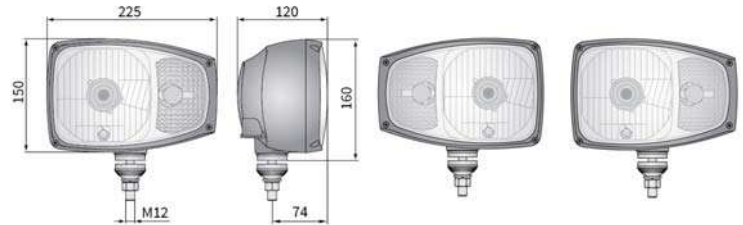

RGV1B-FF headlamps with direction indicator

TECHNICAL DATA / FEATURES

- dimensions: 225x150x120
- light function: passing, driving, parking, direction indicator
- lamp function markings: HC/R, A, 5, 1b
- traffic: right-hand
- reference mark: 12,5
- source of light: H4, W5W, PY21
- maximum power: 75W, 5W, 21W
- nominal voltage: 12V-24V DC
- optics: FF
- IP rating: IP66
- housing's material: plastic
- lens' material: glass
- built-in connectors: Deutsch DT

ADDITIONAL INFORMATION

Useful parts while installing:
Deutsch plug DT06-4S 6-pin - cat. No. A.07131

Equivalents for Cobo:
A - 05.1049.0000, B - 05.1050.0000
Odpowiedniki Nordic:
C - N520
Odpowiedniki ABL:
D - 3830

DIMENSIONS

Connector plug (option) Deutsch DT 6-pin

A.07131

- 1 - cables
- 2 - tubular terminals
- 3 - sealing plug
- 4 - seal
- 5 - connector body
- 6 - secondary lock

Cat. number	Hella Catal. No.	Homologation code	Light function				Accessories	Connectors			Side	Equivalents			Application		Packaging / pc	
			passing	driving	parking	direction indicator		Deutsch DT	AMP SuperSeal 1,5	Cap / Pin		right	left	Cobo	Nordic	ABL	dedicated	carton box
RGV1B.52410		071	✓	✓	✓	✓			✓	6	✓						1	
RGV1B.52411	1EE 996 174-261	071	✓	✓	✓	✓	✓		✓	6	✓		A	C	D		1	
RGV1B.52412	1EE 996 174-401	071	✓	✓	✓	✓		✓	✓	6	✓		A	C	D	E/F	1	
RGV1B.52400		071	✓	✓	✓	✓			✓	6		✓					1	
RGV1B.52401	1EE 996 174-251	071	✓	✓	✓	✓	✓		✓	6		✓	B	C	D		1	
RGV1B.52402	1EE 996 174-391	071	✓	✓	✓	✓	✓		✓	6	✓		B	C	D	E/F	1	