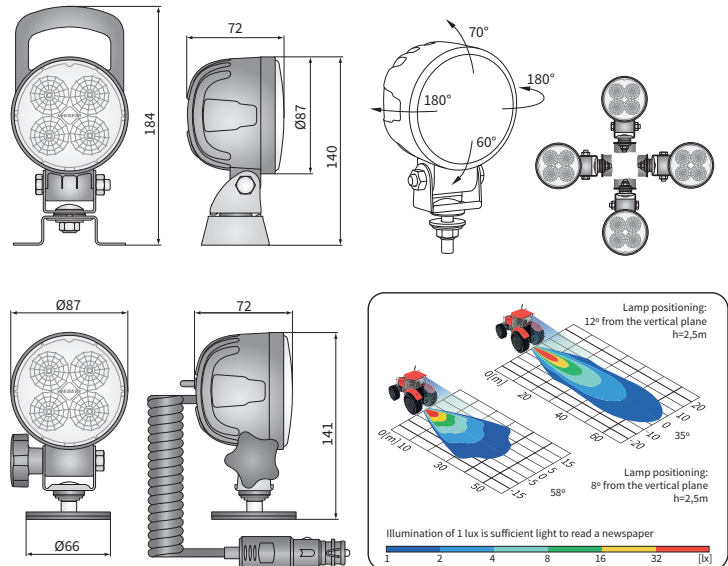

TECHNICAL DATA / FEATURES

- dimensions: $\phi 87 \times 72$
- luminous flux of the LED module: 2000 lm, 1500 lm, 1000 lm
- luminous flux of the lamp: 1600 lm, 1200 lm, 800 lm
- maximum power: 21W, 18W, 14.5W
- nominal voltage: 12V-24V DC
- permissible power supply voltage: 10.5V-30V DC
- source of light: 4 x LED
- colour temperature: 5700-7000K
- light distribution angle: 35°, 58°
- IP rating: IP67, IP69K
- work temperature: -40°C - +80°C
- housing's material: aluminium
- lens' material: plastic
- built-in connectors: -
- other: protection:
 - against overheating
 - against reverse polarisation

Correct polarity required.

Mounting: as a freestanding on body panels. They can be installed in any position (standing, hanging, on side).

It is possible to install needed connectors for a version with cable (on request).

Useful parts while installing:

- deutsch plug DT06-2S 2-pin - cat. No. A.07135
- AMP SuperSeal 1,5 plug 2-pin - cat. No. A.07137
- AMP Faston 250 plug 2-pin - cat. No. A.07138

Replacement parts:

- neodymium magnet $\phi 66/230N$ (1 pc.) - cat. No. CAR4.51315

DIMENSIONS

Cat. number	Luminous flux			Beam angle	58°	35°	Accessories								Connectors		
	2000 lm	1500 lm	1000 lm				LED module 12V-24V	omega bracket	handle	cable 0,5 m	cable 8 m	switch	cigarette lighter plug	neodymium magn. holder	case	AMP Faston 250	Deutsch DT
CRC5K.54853	✓				✓		✓	✓	✓	✓	✓	✓	✓				
CRC5K.54854	✓				✓		✓	✓	✓	✓	✓	✓	✓				
CRC5K.54856	✓				✓		✓	✓	✓	✓	✓	✓	✓				
CRC5H.53352	✓				✓		✓	✓	✓	✓	✓	✓	✓				
CRC5H.53353	✓				✓		✓	✓	✓	✓	✓	✓	✓				
CRC5H.53356	✓				✓		✓	✓	✓	✓	✓	✓	✓				
CRC5B.50021		✓				✓	✓	✓	✓	✓	✓	✓	✓				
CRC5B.50053		✓				✓	✓	✓	✓	✓	✓	✓	✓				
CRC5B.50054		✓				✓	✓	✓	✓	✓	✓	✓	✓				
CRC5B.50056		✓				✓	✓	✓	✓	✓	✓	✓	✓				