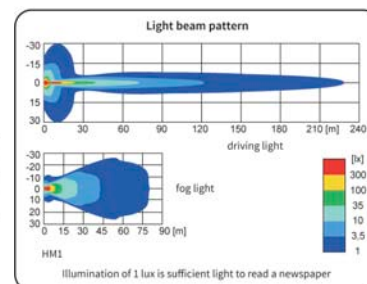

DIMENSIONS