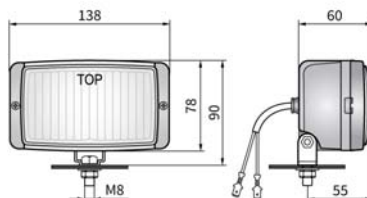

DIMENSIONS