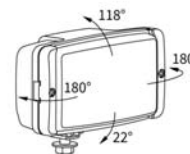

DIMENSIONS