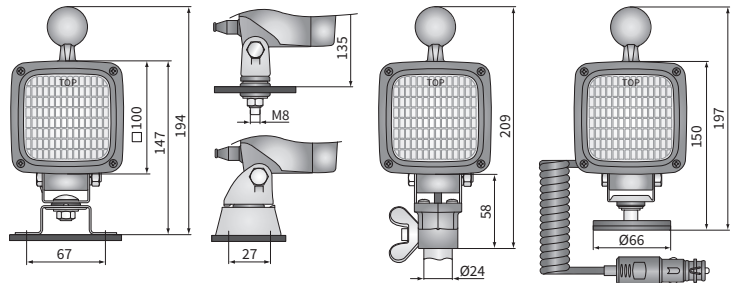

TECHNICAL DATA / FEATURES

- dimensions: 100x100x91
- source of light: H3
- maximum power: 70W
- nominal voltage: 12V-24V DC
- optics: standard
- light distribution angle: 63° x 45°
- IP rating: IP66, IP69K, IP67
- housing's material: plastic
- housing's colour: black
- lens' material: glass
- built-in connectors: AMP Faston 250, Deutsch DT
- other (optional): handle
switch
magnetic holders

A wide range of connectors and brackets. They can be installed in any position.

Useful parts while installing:

- AMP Faston 250 plug 2-pin - cat. No. A.07138
- deutsch plug DT06-2S 2-pin - cat. No. A.07135

DIMENSIONS

Cat. number	IP rating			Accessories	bulb H3 12V	bulb H3 24V	handle	switch	cable 4 m	cigarette lighter plug	DIN 72591 connector	AMP Faston connector	DT04-2P connector	DT06-2S connector	Bracket	M8	omega	CAR1	neodymium magn.	Cat. number	IP rating			Accessories	bulb H3 12V	bulb H3 24V	handle	switch	cable 4 m	cigarette lighter plug	DIN 72591 connector	AMP Faston connector	DT04-2P connector	DT06-2S connector	Bracket	M8	omega	CAR1	neodymium magn.					
	IP66	IP67	IP69K																		IP66	IP67	IP69K																					
LKR5.26365	✓		✓																	LKR5.39922	✓		✓																					
LKR5.27466	✓		✓		✓															LKR5.39920		✓																						
LKR5.27467	✓		✓			✓														LKR5.24776																								
LKR5.26366	✓		✓				✓													LKR5.24774																								
LKR5.27465	✓		✓		✓	✓														LKR5.39916		✓																						
LKR5.35565	✓		✓																	LKR5.39917																								
LKR5.37066	✓		✓		✓															LKR5.39918		✓																						
LKR5.37166	✓		✓			✓														LKR5.39919																								
LKR5.35566	✓		✓				✓													LKR5.27470		✓																						
LKR5.39921			✓										✓							LKR5.27471		✓																						