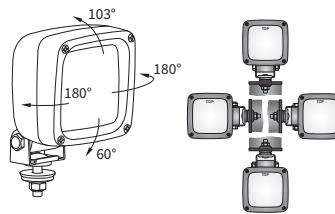

TECHNICAL DATA / FEATURES

- dimensions: 100x100x91
- source of light: H3
- maximum power: 70W
- nominal voltage: 12V-24V DC
- optics: standard
- light distribution angle: 63° x 45°
- IP rating: IP66, IP69K, IP67
- housing's material: plastic
- housing's colour: black
- lens' material: glass
- built-in connectors: AMP Faston 250, Deutsch DT
- other (optional): handle
switch
magnetic holders

A wide range of connectors and brackets. They can be installed in any position.

Useful parts while installing:

- AMP Faston 250 plug 2-pin - cat. No. A.07138
- deutsch plug DT06-2S 2-pin - cat. No. A.07135

DIMENSIONS

Cat. number	IP rating			Accessories	bulb H3 12V	bulb H3 24V	handle	switch	cable 4 m	cigarette lighter plug	DIN 72591 connector	AMP Faston connector	DT04-2P connector	DT06-2S connector	Bracket	M8	omega	CAR1	neodymium magn.	Cat. number	IP rating			Accessories	bulb H3 12V	bulb H3 24V	handle	switch	cable 4 m	cigarette lighter plug	DIN 72591 connector	AMP Faston connector	DT04-2P connector	DT06-2S connector	Bracket	M8	omega	CAR1	neodymium magn.					
	IP66	IP67	IP69K																		IP66	IP67	IP69K																					
LKR5.26365	✓		✓																	LKR5.39922	✓		✓																					
LKR5.27466	✓		✓		✓															LKR5.39920		✓																						
LKR5.27467	✓		✓			✓														LKR5.24776																								
LKR5.26366	✓		✓				✓													LKR5.24774																								
LKR5.27465	✓		✓		✓	✓														LKR5.39916		✓																						
LKR5.35565	✓		✓																	LKR5.39917																								
LKR5.37066	✓		✓		✓															LKR5.39918		✓																						
LKR5.37166	✓		✓			✓														LKR5.39919																								
LKR5.35566	✓		✓				✓													LKR5.27470		✓																						
LKR5.39921			✓										✓							LKR5.27471		✓																						