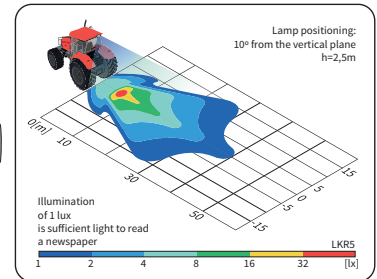

DIMENSIONS

Cat. number	IP rating			Accessories	bulb H3 12V	bulb H3 24V	handle	switch	cable 4 m	cigarette lighter plug	DIN 72591 connector	AMP Faston connector	DT04-2P connector	DT06-2S connector	Bracket	M8	omega	CAR1	neodymium magn.	Cat. number	IP rating			Accessories	bulb H3 12V	bulb H3 24V	handle	switch	cable 4 m	cigarette lighter plug	DIN 72591 connector	AMP Faston connector	DT04-2P connector	DT06-2S connector	Bracket	M8	omega	CAR1	neodymium magn.					
	IP66	IP67	IP69K																		IP66	IP67	IP69K																					
LKR5.26365	✓		✓																	LKR5.39922	✓		✓																					
LKR5.27466	✓		✓		✓															LKR5.39920		✓																						
LKR5.27467	✓		✓			✓														LKR5.24776																								
LKR5.26366	✓		✓				✓													LKR5.24774																								
LKR5.27465	✓		✓		✓	✓														LKR5.39916		✓																						
LKR5.35565	✓		✓																	LKR5.39917																								
LKR5.37066	✓		✓		✓															LKR5.39918		✓																						
LKR5.37166	✓		✓			✓														LKR5.39919																								
LKR5.35566	✓		✓				✓													LKR5.27470		✓																						
LKR5.39921			✓										✓							LKR5.27471		✓