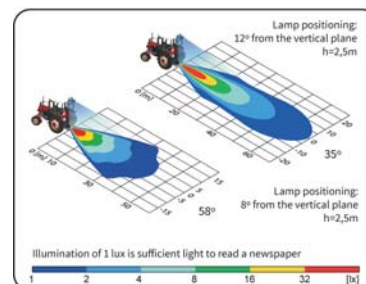

TECHNICAL DATA / FEATURES

- dimensions: $\phi 87 \times 72$
- luminous flux of the LED module: 2000 lm, 1500 lm, 1000 lm
- luminous flux of the lamp: 1600 lm, 1200 lm, 800 lm
- maximum power: 21W, 18W, 14.5W
- nominal voltage: 12V-24V DC
- permissible power supply voltage: 10.5V-30V DC
- source of light: 4 x LED
- colour temperature: 5700-7000K
- light distribution angle: 58°, 35°
- IP rating: IP67, IP69K, IP66
- work temperature: -40°C - +80°C
- housing's material: aluminium
- lens' material: plastic
- built-in connectors: AMP Faston 250, Deutsch DT, AMP SuperSeal 1.5
- other: protection:
 - against overheating
 - against reverse polarisation

Correct polarity required.

Mounting: as a freestanding on body panels. They can be installed in any position (standing, hanging, on side).

It is possible to install needed connectors for a version with cable (on request).

Useful parts while installing:

- deutsch plug DT06-2S 2-pin - cat. No. A.07135
- AMP Superseal 1,5 plug 2-pin - cat. No. A.07137
- AMP Faston 250 plug 2-pin - cat. No. A.07138

DIMENSIONS

Cat. number	Luminous flux			Beam angle	IP rating	Accessories			Connectors
	2000 lm	1500 lm	1000 lm			LED module 12V-24V	cable 0,15 m	cable 0,5 m	
CRC5H.53301	✓			35°					
CRC5H.53306	✓			58°					2
CRC5H.53314	✓								2
CRC5H.53315	✓								2
CRC5B.50001		✓							
CRC5B.50006		✓							2
CRC5B.50014		✓							2
CRC5B.50002		✓							2
CRC5B.50015		✓							2
CRC5D.51601		✓							2
CRC5D.51606		✓							2
CRC5D.51614		✓							2