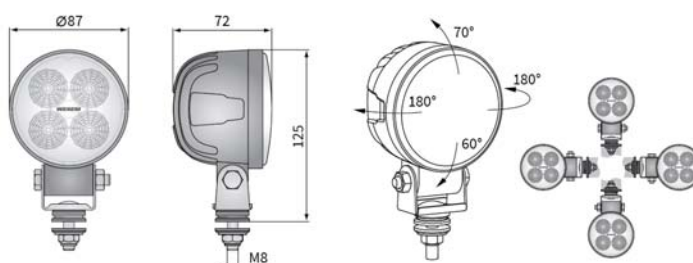

TECHNICAL DATA / FEATURES

- dimensions: $\phi 87 \times 72$
- luminous flux of the LED module: 2000 lm, 1500 lm, 1000 lm
- luminous flux of the lamp: 1600 lm, 1200 lm, 800 lm
- maximum power: 21W, 18W, 14.5W
- nominal voltage: 12V-24V DC
- permissible power supply voltage: 10.5V-30V DC
- source of light: 4 x LED
- colour temperature: 5700-7000K
- light distribution angle: 58°, 35°
- IP rating: IP67, IP69K, IP66
- work temperature: -40°C - +80°C
- housing's material: aluminium
- lens' material: plastic
- built-in connectors: AMP Faston 250, Deutsch DT, AMP SuperSeal 1.5
- other: protection:
 - against overheating
 - against reverse polarisation

Correct polarity required.

Mounting: as a freestanding on body panels. They can be installed in any position (standing, hanging, on side).

It is possible to install needed connectors for a version with cable (on request).

Useful parts while installing:

- deutsch plug DT06-2S 2-pin - cat. No. A.07135
- AMP Superseal 1,5 plug 2-pin - cat. No. A.07137
- AMP Faston 250 plug 2-pin - cat. No. A.07138

DIMENSIONS

Cat. number	Luminous flux			Beam angle	IP rating	Accessories			Connectors
	2000 lm	1500 lm	1000 lm			LED module 12V-24V	cable 0,15 m	cable 0,5 m	
CRC5H.53301	✓			35°					
CRC5H.53306	✓			58°					2
CRC5H.53314	✓								2
CRC5H.53315	✓								2
CRC5B.50001		✓							
CRC5B.50006		✓							2
CRC5B.50014		✓							2
CRC5B.50002		✓							2
CRC5B.50015		✓							2
CRC5D.51601		✓							2
CRC5D.51606		✓							2
CRC5D.51614		✓							2

Cat. number	Luminous flux			Beam angle	IP rating	Accessories			Connectors
	2000 lm	1500 lm	1000 lm			LED module 12V-24V	cable 0,15 m	cable 0,5 m	
CRC5D.51602		✓		35°					2
CRC5D.51615		✓		58°					2
CRC5A.49401			✓						2
CRC5A.49406			✓						2
CRC5A.49414			✓						2
CRC5A.49402			✓						2
CRC5A.49415			✓						2
CRC5C.51501			✓						2
CRC5C.51506			✓						2
CRC5C.51514			✓						2
CRC5C.51502			✓						2
CRC5C.51515			✓						2