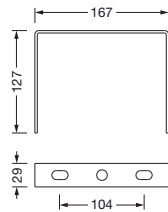

Order No.: 59HP92001 | **GTIN (EAN):** 4058352475867

Product description: HB42,bracket,steel,bk

Highbay 42, mounting bracket, installation type: surface-mounted, mounting bracket, of steel, black, width: 166 mm, height: 127mm, packaging unit: 1 piece

Wt. (kg): 0.4
GTIN (EAN): 4058352475867

Order No.: 59HP92001 | **GTIN (EAN):** 4058352475867

Detailed technical description: HB42,bracket,steel,bk

Key data

- Product type: mounting bracket
- Product name: Highbay 42
- Order No.: 59HP92001

Material, Colour

- mounting bracket: steel, black
- Colour specification: black

Mounting

- Mounting method, mounting location:
surface-mounted, to the ceiling

Dimensions, Weight

- Width: 166mm
- Height: 127mm
- Weight: 0.4kg

Order No.: 59HP92001 | GTIN (EAN): 4058352475867

Dimensions: HB42,bracket,steel,bk