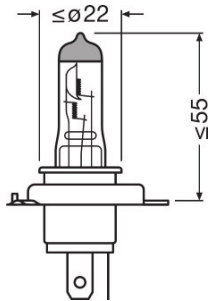

### Electrical data

Power input	75 / 68 W <sup>1)</sup>
Nominal voltage	12.0 V
Nominal wattage	60/55 W
Test voltage	13.2 V

<sup>1)</sup> Maximum

### Dimensions & weight

Diameter	13.0 mm
Product weight	21.30 g
Length	82.0 mm