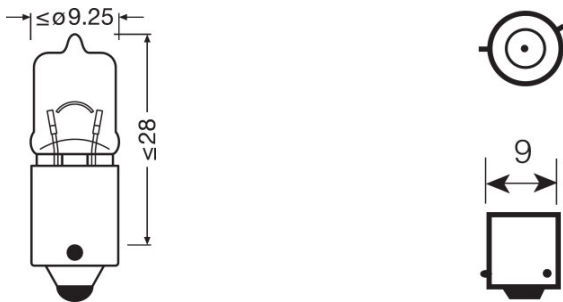

### Dimensions & weight

Diameter	9 mm
Product weight	2.30 g
Length	33.0 mm