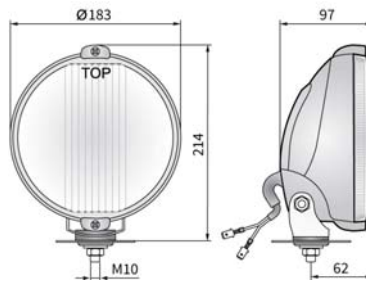

TECHNICAL DATA / FEATURES

- dimensions: $\phi 183 \times 97$
- light functions: driving, parking
- function markings: HR, A
- reference mark: 25
- source of light: H3, T4W (LED)
- maximum power: 70W, 4W
- nominal voltage: 12V-24V DC
- optics: standard
- IP rating: IP56
- housing's material: plastic
- housing's colour: black, chrome-plated
- lens' material: glass
- lens' colour: clear, blue
- mounting: bracket M10
- built-in connectors: -
- other: the mount steel-reinforced blister pack (option)

ADDITIONAL INFORMATION

To be mounted at the front of the car or truck. They shall be installed in an upright position.

The bracket parts, in chrome-plated version, are made of Inox steel.

Equipped with optical fiber ring as a position light that creates an attractive appearance.

It is possible to install needed connectors on wire (on request).

Replacement parts:

- parking light bulb holder - cat. No. 001.025.05.10
- bulb T4W 12V BA9s (LED) - cat. No. A.23751
- bulb T4W 24V BA9s (LED) - cat. No. A.23752

DIMENSIONS

Cat. number	Homologation code	Light functions		Lens colour		Housing's colour		Accessories	Side	Connectors	Packaging / pc	carton box
		driving	parking	clear	blue	black	chrome-plated					
HOS2.38800	043	✓	✓	✓		✓			✓			1
HOS2.38806	043	✓	✓	✓		✓			✓			1
HOS2.38801	043	✓	✓	✓		✓		✓	✓			1
HOS2.38802	043	✓	✓	✓		✓		✓	✓			1
HOS2.38803	043	✓	✓	✓			✓		✓			1
HOS2.38807	043	✓	✓	✓			✓		✓			1
HOS2.38804	043	✓	✓	✓			✓	✓	✓			1
HOS2.38805	043	✓	✓	✓			✓	✓	✓			1
HOS2.38810	043	✓	✓	✓	✓	✓			✓			1
HOS2.38816	043	✓	✓	✓	✓	✓			✓			1
HOS2.38811	043	✓	✓	✓	✓	✓		✓	✓			1
HOS2.38812	043	✓	✓	✓	✓	✓		✓	✓			1
HOS2.38813	043	✓	✓	✓	✓		✓		✓			1
HOS2.38817	043	✓	✓	✓	✓		✓		✓			1
HOS2.38814	043	✓	✓	✓	✓		✓	✓	✓			1
HOS2.38815	043	✓	✓	✓	✓		✓	✓	✓			1