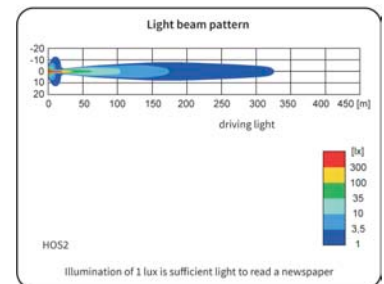

DIMENSIONS

Cat. number	Homologation code	Light functions		Lens colour		Housing's colour		Accessories	Side	Connectors	Packaging / pc	carton box
		driving	parking	clear	blue	black	chrome-plated					
HOS2.38800	043	✓	✓	✓		✓			✓			1
HOS2.38806	043	✓	✓	✓		✓			✓			1
HOS2.38801	043	✓	✓	✓		✓		✓	✓			1
HOS2.38802	043	✓	✓	✓		✓		✓	✓			1
HOS2.38803	043	✓	✓	✓			✓		✓			1
HOS2.38807	043	✓	✓	✓			✓		✓			1
HOS2.38804	043	✓	✓	✓			✓	✓	✓			1
HOS2.38805	043	✓	✓	✓			✓	✓	✓			1
HOS2.38810	043	✓	✓	✓	✓	✓			✓			1
HOS2.38816	043	✓	✓	✓	✓	✓			✓			1
HOS2.38811	043	✓	✓	✓	✓	✓		✓	✓			1
HOS2.38812	043	✓	✓	✓	✓	✓		✓	✓			1
HOS2.38813	043	✓	✓	✓	✓		✓		✓			1
HOS2.38817	043	✓	✓	✓	✓		✓		✓			1
HOS2.38814	043	✓	✓	✓	✓		✓	✓	✓			1
HOS2.38815	043	✓	✓	✓	✓		✓	✓	✓			1