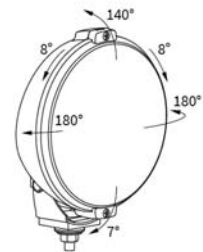

TECHNICAL DATA / FEATURES

- dimensions: $\phi 183 \times 97$
- light functions: driving, parking
- function markings: HR, A
- reference mark: 25
- source of light: H3, T4W (LED)
- maximum power: 70W, 4W
- nominal voltage: 12V-24V DC
- optics: standard
- IP rating: IP56
- housing's material: plastic
- housing's colour: black, chrome-plated
- lens' material: glass
- lens' colour: clear, blue
- mounting: bracket M10
- built-in connectors: -
- other: the mount steel-reinforced blister pack (option)

ADDITIONAL INFORMATION

To be mounted at the front of the car or truck. They shall be installed in an upright position.

The bracket parts, in chrome-plated version, are made of Inox steel.

Equipped with optical fiber ring as a position light that creates an attractive appearance.

It is possible to install needed connectors on wire (on request).

Replacement parts:

- parking light bulb holder - cat. No. 001.025.05.10
- bulb T4W 12V BA9s (LED) - cat. No. A.23751
- bulb T4W 24V BA9s (LED) - cat. No. A.23752

DIMENSIONS

Cat. number	Homologation code	Light functions		Lens colour		Housing's colour		Accessories	Side	Connectors	Packaging / pc	carton box
		driving	parking	clear	blue	black	chrome-plated					
HOS2.38800	043	✓	✓	✓		✓			✓			1
HOS2.38806	043	✓	✓	✓		✓			✓			1
HOS2.38801	043	✓	✓	✓		✓		✓	✓			1
HOS2.38802	043	✓	✓	✓		✓		✓	✓			1
HOS2.38803	043	✓	✓	✓			✓		✓			1
HOS2.38807	043	✓	✓	✓			✓		✓			1
HOS2.38804	043	✓	✓	✓			✓	✓	✓			1
HOS2.38805	043	✓	✓	✓			✓	✓	✓			1
HOS2.38810	043	✓	✓	✓	✓	✓			✓			1
HOS2.38816	043	✓	✓	✓	✓	✓			✓			1
HOS2.38811	043	✓	✓	✓	✓	✓		✓	✓			1
HOS2.38812	043	✓	✓	✓	✓	✓		✓	✓			1
HOS2.38813	043	✓	✓	✓	✓		✓		✓			1
HOS2.38817	043	✓	✓	✓	✓		✓		✓			1
HOS2.38814	043	✓	✓	✓	✓		✓	✓	✓			1
HOS2.38815	043	✓	✓	✓	✓		✓	✓	✓			1