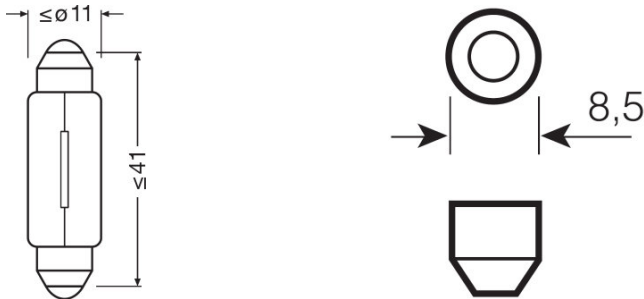

Product datasheet

Technical data

Product information

Order reference	6411
Application (Category and Product specific)	Auxiliary lamp

Electrical data

Power input	10 W
Nominal voltage	12.0 V
Nominal wattage	10.00 W
Test voltage	13.5 V
Power input tolerance	±10 %

Photometrical data

Luminous flux	100 lm ¹⁾
Luminous flux tolerance	±30 %

¹⁾ Minimum

Dimensions & weight

Diameter	11.0 mm
Product weight	3.10 g
Length	41.0 mm

Lifespan

Lifespan B3	500 h
Lifespan Tc	1000 h

Additional product data

Logistical Data

Product code	Product description	Packaging unit (Pieces/Unit)	Dimensions (length x width x height)	Volume	Gross weight
4050300891354	ORIGINAL FESTOON 6411	Unpacked 1	43 mm x 10 mm x 10 mm	0.00 dm ³	5.50 g
4050300891361	ORIGINAL FESTOON 6411	Folding carton box 10	58 mm x 54 mm x 139 mm	0.44 dm ³	53.00 g
4008321093745	ORIGINAL FESTOON 6411	Shipping carton box 50	273 mm x 145 mm x 65 mm	2.57 dm ³	315.00 g
4050300925646	ORIGINAL FESTOON 6411	Blister 2	95 mm x 70 mm x 16 mm	0.11 dm ³	11.20 g
4008321140456	ORIGINAL FESTOON 6411	Shipping carton box 20	137 mm x 106 mm x 103 mm	1.50 dm ³	149.00 g