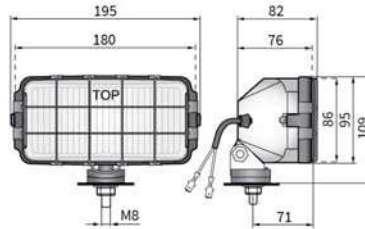

HP2 additional lamps

TECHNICAL DATA / FEATURES

- dimensions: 180x86x76
- light function: fog light, driving
- lamp function markings: B, HR
- reference mark: 12,5
- source of light: H3
- maximum power: 70W
- nominal voltage: 12V-24V DC
- optics: standard
- IP rating: IP54
- housing's material: plastic
- housing's colour: black
- lens' material: glass
- lens' colour: clear, amber
- mounting: bracket, spoiler / recess
- built-in connectors: -
- other: stone guard
blister pack (option)

ADDITIONAL INFORMATION

To be mounted at the front of the car or truck. They can be installed in an upright or upside down position.

The products of series HP2 have been replaced by HP4 line, offering better IP rating.

It is possible to install needed connectors on wire (on request).

Dedicated application:

- A - Skoda Favorit (1991-1995)
- B - Skoda Felicia 1 (1994-1998)

DIMENSIONS

Cat. number	Homologation code	Light function	fog light	driving	Lens colour	clear	amber	Accessories	bulb H3 12V	bulb H3 24V	stone guard	cable 0.15 m	cable 0.35 m	Connectors	AMP Faston 250	Cap / Pin	Mounting	bracket	spoiler / recess	Application	universal	dedicated	Packaging / pc	blister pack	carton box	
HP2.10045	100		✓			✓												✓					1			
HP2.10446	100		✓			✓			✓		✓	✓						✓						1		
HP2.10847	100		✓			✓					✓	✓						✓					2			
HP2.11248	100		✓			✓			✓		✓	✓						✓					2			
HP2.10145	100		✓			✓					✓	✓						✓					1			
HP2.10546	100		✓			✓			✓		✓	✓						✓					1			
HP2.10947	100		✓			✓			✓		✓	✓						✓					2			
HP2.11348	100		✓			✓			✓		✓	✓						✓					2			
HP2.10245	102			✓		✓					✓	✓						✓					1			
HP2.10646	102			✓		✓			✓		✓	✓						✓					1			
HP2.11047	102			✓		✓					✓	✓						✓					2			