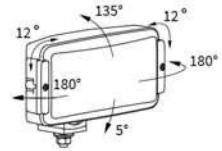

HP2 additional lamps

TECHNICAL DATA / FEATURES

- dimensions: 180x86x76
- light function: fog light, driving
- lamp function markings: B, HR
- reference mark: 12,5
- source of light: H3
- maximum power: 70W
- nominal voltage: 12V-24V DC
- optics: standard
- IP rating: IP54
- housing's material: plastic
- housing's colour: black
- lens' material: glass
- lens' colour: clear, amber
- mounting: bracket, spoiler / recess
- built-in connectors: -
- other: stone guard
blister pack (option)

ADDITIONAL INFORMATION

To be mounted at the front of the car or truck. They can be installed in an upright or upside down position.

The products of series HP2 have been replaced by HP4 line, offering better IP rating.

It is possible to install needed connectors on wire (on request).

Dedicated application:

- A - Skoda Favorit (1991-1995)
- B - Skoda Felicia 1 (1994-1998)

DIMENSIONS

Cat. number	Homologation code	Light function	fog light	driving	Lens colour	clear	amber	Accessories	bulb H3 12V	bulb H3 24V	stone guard	cable 0.15 m	cable 0.35 m	Connectors	AMP Faston 250	Cap / Pin	Mounting	bracket	spoiler / recess	Application	universal	dedicated	Packaging / pc	blister pack	carton box	
HP2.10045	100		✓			✓												✓					1			
HP2.10446	100		✓			✓			✓		✓	✓						✓						1		
HP2.10847	100		✓			✓					✓	✓						✓					2			
HP2.11248	100		✓			✓			✓		✓	✓						✓					2			
HP2.10145	100		✓			✓					✓	✓						✓					1			
HP2.10546	100		✓			✓			✓		✓	✓						✓					1			
HP2.10947	100		✓			✓			✓		✓	✓						✓					2			
HP2.11348	100		✓			✓			✓		✓	✓						✓					2			
HP2.10245	102			✓		✓					✓	✓						✓					1			
HP2.10646	102			✓		✓			✓		✓	✓						✓					1			
HP2.11047	102			✓		✓					✓	✓						✓					2			