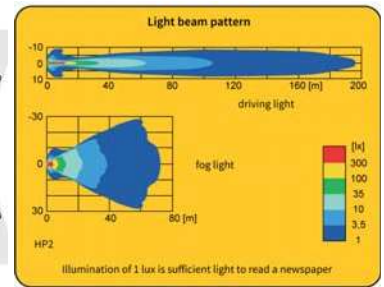

HP2 additional lamps

TECHNICAL DATA / FEATURES

- dimensions: 180x86x76
- light function: fog light, driving
- lamp function markings: B, HR
- reference mark: 12,5
- source of light: H3
- maximum power: 70W
- nominal voltage: 12V-24V DC
- optics: standard
- IP rating: IP54
- housing's material: plastic
- housing's colour: black
- lens' material: glass
- lens' colour: clear, amber
- mounting: bracket, spoiler / recess
- built-in connectors: -
- other: stone guard
blister pack (option)

ADDITIONAL INFORMATION

To be mounted at the front of the car or truck. They can be installed in an upright or upside down position.

The products of series HP2 have been replaced by HP4 line, offering better IP rating.

It is possible to install needed connectors on wire (on request).

Dedicated application:

- A - Skoda Favorit (1991-1995)
- B - Skoda Felicia 1 (1994-1998)

DIMENSIONS

Cat. number	Homologation code	Light function	fog light	driving	Lens colour	clear	amber	Accessories	bulb H3 12V	bulb H3 24V	stone guard	cable 0.15 m	cable 0.35 m	Connectors	AMP Faston 250	Cap / Pin	Mounting	bracket	spoiler / recess	Application	universal	dedicated	Packaging / pc	blister pack	carton box	
HP2.10045	100		✓			✓												✓					1			
HP2.10446	100		✓			✓			✓		✓	✓						✓						1		
HP2.10847	100		✓			✓					✓	✓						✓					2			
HP2.11248	100		✓			✓			✓		✓	✓						✓					2			
HP2.10145	100		✓			✓					✓	✓						✓					1			
HP2.10546	100		✓			✓			✓		✓	✓						✓					1			
HP2.10947	100		✓			✓			✓		✓	✓						✓					2			
HP2.11348	100		✓			✓			✓		✓	✓						✓					2			
HP2.10245	102			✓		✓					✓	✓						✓					1			
HP2.10646	102			✓		✓			✓		✓	✓						✓					1			
HP2.11047	102			✓		✓					✓	✓						✓					2			