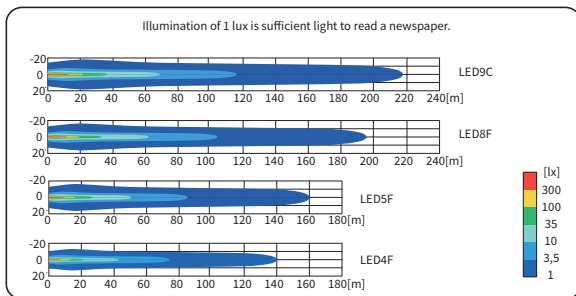

DIMENSIONS

Cat. number	Luminous flux				Accessories	LED module 12V-24V	LED module 48V	handle	cable 0.5m	cable 8 m	switch	cigarette lighter plug	Mounting method	any	installed vertically up	rear	Bracket	neodymium magn.	CAR3	M8	grip	Connectors	Deutsch DT	AMP SuperSeal I,5
	3000 lm	2500 lm	2000 lm	1500 lm																				
LED9C.53994	✓				✓																			
LED9C.53995	✓				✓																			
LED9C.53925	✓				✓																			
LED8F.51094		✓			✓																			
LED8F.51095		✓			✓																			
LED8F.51040		✓			✓																			
LED8F.51025		✓			✓																			
LED8F.51086		✓			✓																			
LED8F.51087		✓			✓																			
LED5F.47994			✓		✓																			

Cat. number	Luminous flux				Accessories	LED module 12V-24V	LED module 48V	handle	cable 0.5m	cable 8 m	switch	cigarette lighter plug	Mounting method	any	installed vertically up	rear	Bracket	neodymium magn.	CAR3	M8	grip	Connectors	Deutsch DT	AMP SuperSeal I,5
	3000 lm	2500 lm	2000 lm	1500 lm																				
LED5F.47995					✓																			
LED5F.47940					✓																			
LED5F.47925					✓																			
LED4F.47890					✓																			
LED4F.47891					✓																			
LED4F.47888					✓																			
LED4F.47889					✓																			
LED4F.47894					✓																			
LED4F.47825					✓