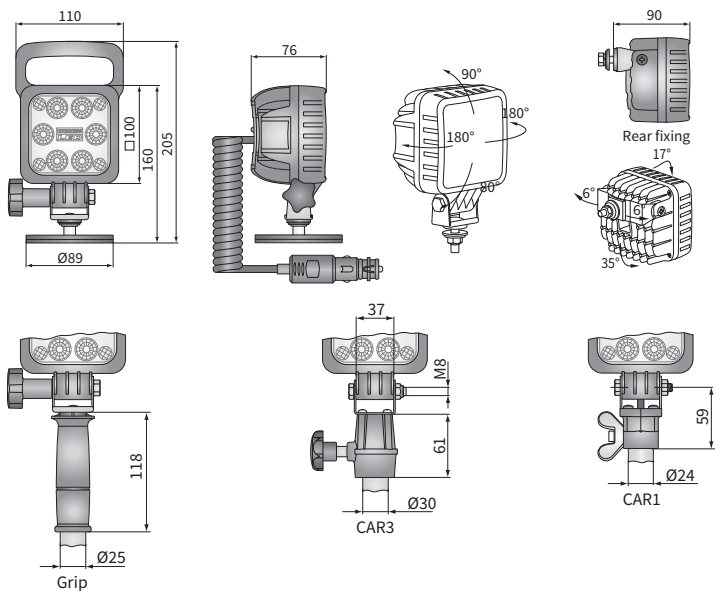

TECHNICAL DATA / FEATURES

- dimensions: 100x100x76
- luminous flux of the LED module: 3000 lm, 2500 lm, 2000 lm, 1500 lm
- luminous flux of the lamp: 2400 lm, 2000 lm, 1600 lm, 1200 lm
- maximum power: 30W, 29W, 25W, 19W
- nominal voltage: 12V-24V DC, 48V DC
- permissible power supply voltage: 10.5V-30V DC, 40-60V DC
- source of light: 6 x LED
- colour temperature: 5000-7000K
- light distribution angle: 6°
- IP rating: IP67, IP69K
- work temperature: -40°C - +80°C
- housing's material: aluminium/plastic
- lens' material: plastic
- built-in connectors: -
- other: protection:
 - against overheating
 - against reverse polarisation
- bracket made of Inox steel

brackets - cat. No. CAR3.50600

neodymium magnet $\phi 89/500N$ (1 pc.) - cat. No. CAR4.51320

DIMENSIONS

Cat. number	Luminous flux				Accessories	LED module 12V-24V	LED module 48V	handle	cable 0.5m	cable 8 m	switch	cigarette lighter plug	Mounting method	any	installed vertically up	rear	Bracket	neodymium magn.	CAR3	M8	grip	Connectors	Deutsch DT	AMP SuperSeal I,5
	3000 lm	2500 lm	2000 lm	1500 lm																				
LED9C.53994	✓				✓																			
LED9C.53995	✓				✓																			
LED9C.53925	✓				✓																			
LED8F.51094		✓			✓																			
LED8F.51095		✓			✓																			
LED8F.51040		✓			✓																			
LED8F.51025		✓			✓																			
LED8F.51086		✓			✓																			
LED8F.51087		✓			✓																			
LED5F.47994			✓		✓																			