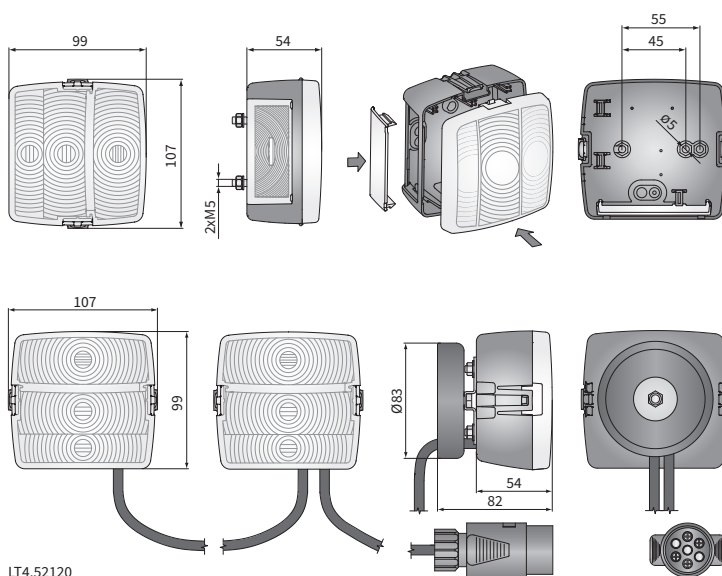

TECHNICAL DATA / FEATURES

- dimensions: 104x99x55
- light functions: parking, stop light (main), direction indicator, number plate illumin.
- function markings: R, S1, 2a, L, AD, 1D
- traffic: right-hand / left-hand
- source of light: P21W and C5W, P21W and R5W
- maximum power: 21W, 5W
- nominal voltage: 12V-24V DC
- optics: standard
- IP rating: IP54
- mounting: 2xM5, ferrite magn.
- housing's material: plastic
- housing's colour: black
- lens' material: plastic
- built-in connectors: -

ADDITIONAL INFORMATION

To be mounted on the back or at the front of the vehicle. Possible installation as: left-side, right-side or in vertical position.

It is possible to install needed connectors on wire (on request).

Replacement parts:

- composite lens for rear lamps LT4 - cat. No. A.17735
- composite lens for front lamps LT4 - cat. No. A.17736

Applications:

- trucks
- trailers
- camping trailers
- slow-moving vehicles
- tractors

Dedicated application:

A - electric vehicles - Melex

DIMENSIONS

Cat. number	Homologation code	Lamp type		Light functions				Function markings						Accessories						Bracket		Side		Application		Packaging / pc		carton box	
		rear	front	parking	stop light (main)	direction indicator	number plate illumin.	R	S1	2a	L	AD	1D	bulb P21W 12V	bulb C5W 12V-5W	cable 7 m	cable 9 m	cable 11 m	cable 16 m	lighter plug	2xM5	ferrite magn.	right	left	universal	dedicated			
LT4.52110	088	✓		✓	✓	✓		✓	✓	✓			✓	✓						✓		✓	✓	✓					1
LT4.52111	088	✓		✓	✓	✓		✓	✓	✓			✓	✓						✓		✓	✓	✓					1
LT4.52100	088	✓		✓	✓	✓		✓	✓	✓			✓	✓						✓		✓	✓	✓	A			1	
LT4.52101	088	✓		✓	✓	✓		✓	✓	✓			✓	✓						✓		✓	✓	✓	A			1	
LT4.52120	088	✓		✓	✓	✓		✓	✓	✓			✓	✓	✓					✓	✓	✓	✓	✓				2	
LT4.52130	088	✓		✓	✓	✓		✓	✓	✓			✓	✓						✓	✓	✓	✓	✓				2	
LT4.52140	088	✓		✓	✓	✓		✓	✓	✓			✓	✓						✓	✓	✓	✓	✓				2	
LT4.52150	088	✓		✓	✓	✓		✓	✓	✓			✓	✓						✓	✓	✓	✓	✓				2	
LT4.52180	089		✓	✓		✓					✓	✓								✓		✓	✓	✓				1	
LT4.52181	089		✓	✓		✓					✓	✓								✓		✓	✓	✓				1	