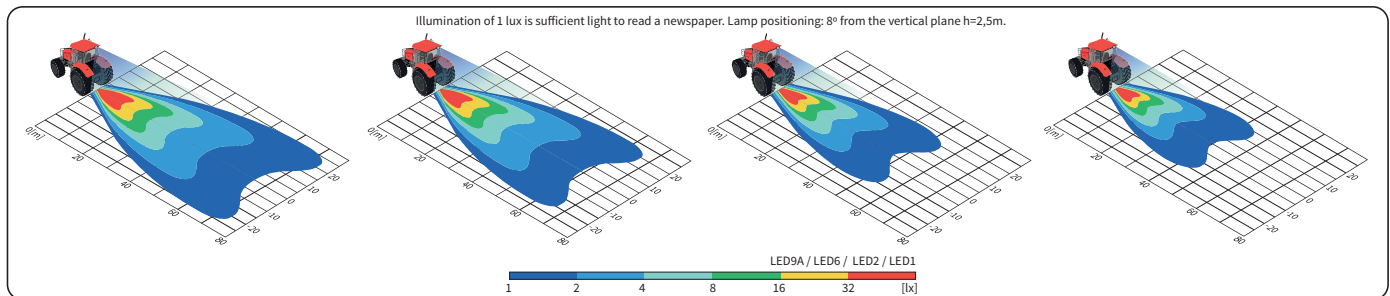

DIMENSIONS

Cat. number	Luminous flux				IP rating	IP rating		Accessories	LED module 12V-24V				LED module 48V				Mounting method	installed vertically up			Bracket	Connectors				
	3000 lm	2500 lm	2000 lm	1500 lm		IP67	IP69K		LED module	handle	cable 0,22 m	cable 0,5 m	cable 8 m	switch	cigarette lighter plug	any		rear	neodymium magn.	CAR1		M8	AMP Faston 250	Deutsch DT	AMP SuperSeal 1,5	Cap / Pin
LED9A.53795	✓				✓	✓	✓	✓	✓					✓	✓	✓	✓	✓								
LED9A.53796	✓				✓	✓	✓	✓	✓					✓	✓	✓	✓	✓								
LED6.49895		✓			✓	✓	✓	✓	✓					✓	✓	✓	✓	✓								
LED6.49896		✓			✓	✓	✓	✓	✓					✓	✓	✓	✓	✓								
LED6.49897		✓			✓	✓	✓	✓	✓					✓	✓	✓	✓	✓								
LED6.49825		✓			✓	✓	✓	✓	✓					✓	✓	✓	✓	✓								
LED2.47595			✓		✓	✓	✓	✓	✓					✓	✓	✓	✓	✓								
LED2.47596			✓		✓	✓	✓	✓	✓					✓	✓	✓	✓	✓								
LED2.47597			✓		✓	✓	✓	✓	✓					✓	✓	✓	✓	✓								
LED2.47525			✓		✓	✓	✓	✓	✓					✓	✓	✓	✓	✓								
LED1.46831				✓	✓	✓	✓	✓	✓					✓	✓	✓	✓	✓								
LED1.46832				✓	✓	✓	✓	✓	✓					✓	✓	✓	✓	✓								
LED1.46833				✓	✓	✓	✓	✓	✓					✓	✓	✓	✓	✓								
LED1.46818				✓	✓	✓	✓	✓	✓					✓	✓	✓	✓	✓								
LED1.46825				✓	✓	✓	✓	✓	✓					✓	✓	✓	✓	✓								
LED1.46834				✓	✓	✓	✓	✓	✓					✓	✓	✓	✓	✓								
LED1.46835				✓	✓	✓	✓	✓	✓					✓	✓	✓	✓	✓								
																							2