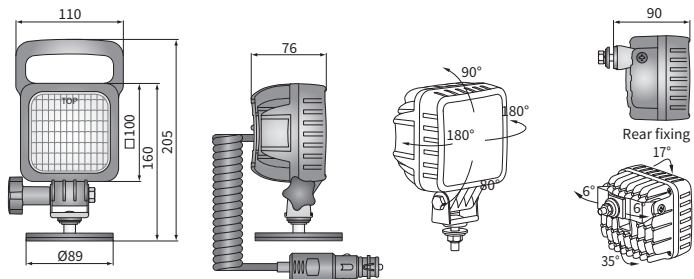

## TECHNICAL DATA / FEATURES

- dimensions: 100x100x76
- luminous flux of the LED module: 3000 lm, 2500 lm, 2000 lm, 1500 lm
- luminous flux of the lamp: 2400 lm, 2000 lm, 1600 lm, 1200 lm
- maximum power: 30W, 29W, 25W, 19W
- nominal voltage: 12V-24V DC, 48V DC
- permissible power supply voltage: 10.5V-30V DC, 40-60V DC
- source of light: 6 x LED
- colour temperature: 5000-7000K
- light distribution angle: 66° x 20°
- IP rating: IP67, IP69K
- work temperature: -40°C - +80°C
- housing's material: aluminium/plastic
- lens' material: plastic
- built-in connectors: AMP Faston 250
- other: protection:
  - against overheating
  - against reverse polarisation
- bracket made of Inox steel

## DIMENSIONS

Cat. number	Luminous flux				IP rating	IP rating		Accessories	LED module 12V-24V				LED module 48V				Mounting method	installed vertically up			Bracket	Connectors		
	3000 lm	2500 lm	2000 lm	1500 lm		IP67	IP69K		LED module	handle	cable 0,22 m	cable 0,5 m	cable 8 m	switch	cigarette lighter plug	any		rear	neodymium magn.	CAR1		M8	AMP Faston 250	Deutsch DT
<b>LED9A.53795</b>	✓				✓	✓	✓	✓	✓					✓	✓	✓	✓	✓						
<b>LED9A.53796</b>	✓				✓	✓	✓	✓	✓					✓	✓	✓	✓	✓						
<b>LED6.49895</b>		✓			✓	✓	✓	✓	✓					✓	✓	✓	✓	✓						
<b>LED6.49896</b>		✓			✓	✓	✓	✓	✓					✓	✓	✓	✓	✓						
<b>LED6.49897</b>		✓			✓	✓	✓	✓	✓					✓	✓	✓	✓	✓						
LED6.49825		✓			✓	✓	✓	✓	✓					✓	✓	✓	✓	✓						
<b>LED2.47595</b>			✓		✓	✓	✓	✓	✓					✓	✓	✓	✓	✓						
<b>LED2.47596</b>			✓		✓	✓	✓	✓	✓					✓	✓	✓	✓	✓						
LED2.47597			✓		✓	✓	✓	✓	✓					✓	✓	✓	✓	✓						
LED2.47525			✓		✓	✓	✓	✓	✓					✓	✓	✓	✓	✓						
<b>LED1.46831</b>				✓	✓	✓	✓	✓	✓					✓	✓	✓	✓	✓						
<b>LED1.46832</b>				✓	✓	✓	✓	✓	✓					✓	✓	✓	✓	✓						
LED1.46833				✓	✓	✓	✓	✓	✓					✓	✓	✓	✓	✓						
LED1.46818				✓	✓	✓	✓	✓	✓					✓	✓	✓	✓	✓						
LED1.46825				✓	✓	✓	✓	✓	✓					✓	✓	✓	✓	✓						
<b>LED1.46834</b>				✓	✓	✓	✓	✓	✓					✓	✓	✓	✓	✓						
<b>LED1.46835</b>				✓	✓	✓	✓	✓	✓					✓	✓	✓	✓	✓						
																							2	