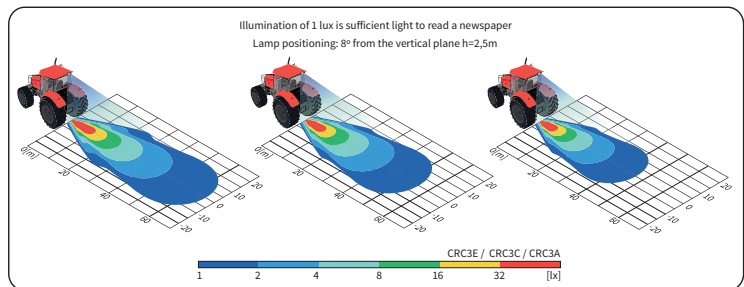

TECHNICAL DATA / FEATURES

- dimensions: $\phi 117 \times 74$
- luminous flux of the LED module: 2500 lm, 2000 lm, 1500 lm
- luminous flux of the lamp: 2000 lm, 1600 lm, 1200 lm
- maximum power: 29W, 25W, 24W
- nominal voltage: 12V-24V DC
- permissible power supply voltage: 10.5V-30V DC
- source of light: 6 x LED
- colour temperature: 5000-7000K
- light distribution angle: 50°
- IP rating: IP67, IP69K
- work temperature: -40°C - +80°C
- housing's material: aluminium/plastic
- lens' material: plastic
- built-in connectors: AMP Faston 250, Deutsch DT
- other: protection:
 - against overheating
 - against reverse polarisation
- bracket made of Inox steel

Useful parts while installing:

AMP Faston 250 plug 2-pin - cat. No. A.07138

deutsch plug DT06-2S 2-pin - cat. No. A.07135

DIMENSIONS

Cat. number	Luminous flux			IP rating	IP67	IP69K	Accessories	LED module 12V-24V/ handle	cable 0,5 m	cable 8 m	switch	cigarette lighter plug	Mounting method	any	installed vertically up	rear	Bracket	neodymium magn.	CAR1	CAR3	M8	Connectors	AMP Faston 250	Deutsch DT	AMP SuperSeal 1,5	Cap / Pin
	2500 lm	2000 lm	1500 lm																							
CRC3E.50396	✓				✓	✓		✓						✓												
CRC3E.50397	✓				✓	✓		✓						✓												
CRC3E.50341	✓				✓	✓		✓							✓								✓			2
CRC3E.50340	✓				✓	✓		✓							✓								✓			2
CRC3E.50395	✓				✓	✓		✓							✓											
CRC3E.50325	✓				✓	✓		✓	✓							✓										
CRC3E.50329	✓				✓	✓		✓								✓							✓			2
CRC3C.50195		✓			✓	✓		✓						✓												
CRC3C.50196		✓			✓	✓		✓						✓												
CRC3C.50125		✓			✓	✓		✓	✓							✓										
CRC3A.48790			✓		✓	✓		✓						✓												
CRC3A.48791			✓		✓	✓		✓						✓												
CRC3A.48739				✓	✓	✓		✓							✓								✓			2
CRC3A.48738				✓	✓	✓		✓							✓								✓			2
CRC3A.48725				✓	✓	✓		✓								✓										