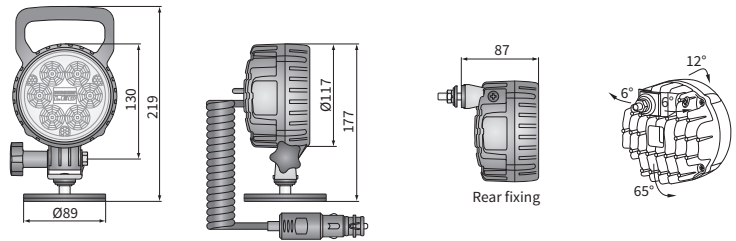

TECHNICAL DATA / FEATURES

- dimensions: $\phi 117 \times 74$
- luminous flux of the LED module: 2500 lm, 2000 lm, 1500 lm
- luminous flux of the lamp: 2000 lm, 1600 lm, 1200 lm
- maximum power: 29W, 25W, 24W
- nominal voltage: 12V-24V DC
- permissible power supply voltage: 10.5V-30V DC
- source of light: 6 x LED
- colour temperature: 5000-7000K
- light distribution angle: 50°
- IP rating: IP67, IP69K
- work temperature: -40°C - +80°C
- housing's material: aluminium/plastic
- lens' material: plastic
- built-in connectors: AMP Faston 250, Deutsch DT
- other: protection:
 - against overheating
 - against reverse polarisation
- bracket made of Inox steel

Useful parts while installing:

AMP Faston 250 plug 2-pin - cat. No. A.07138

deutsch plug DT06-2S 2-pin - cat. No. A.07135

DIMENSIONS

Cat. number	Luminous flux			IP rating	IP67	IP69K	Accessories	LED module 12V-24V/ handle	cable 0,5 m	cable 8 m	switch	cigarette lighter plug	Mounting method	any	installed vertically up	rear	Bracket	neodymium magn.	CAR1	CAR3	M8	Connectors	AMP Faston 250	Deutsch DT	AMP SuperSeal 1,5	Cap / Pin
	2500 lm	2000 lm	1500 lm																							
CRC3E.50396	✓				✓	✓		✓						✓												
CRC3E.50397	✓				✓	✓		✓						✓												
CRC3E.50341	✓				✓	✓		✓							✓								✓			2
CRC3E.50340	✓				✓	✓		✓							✓								✓			2
CRC3E.50395	✓				✓	✓		✓							✓											
CRC3E.50325	✓				✓	✓		✓	✓							✓										
CRC3E.50329	✓				✓	✓		✓								✓							✓			2
CRC3C.50195		✓			✓	✓		✓						✓												
CRC3C.50196		✓			✓	✓		✓						✓												
CRC3C.50125		✓			✓	✓		✓	✓							✓										
CRC3A.48790			✓		✓	✓		✓						✓												
CRC3A.48791			✓		✓	✓		✓						✓												
CRC3A.48739				✓	✓	✓		✓							✓								✓			2
CRC3A.48738				✓	✓	✓		✓							✓								✓			2
CRC3A.48725				✓	✓	✓		✓								✓										