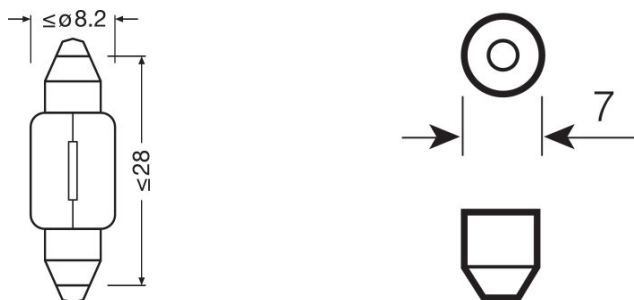

Product datasheet

Technical data

Product information

Order reference	6428
Application (Category and Product specific)	Auxiliary lamp

Electrical data

Power input	3.5 W
Nominal voltage	12.0 V
Nominal wattage	3.00 W
Test voltage	13.5 V
Power input tolerance	±10 %

Photometrical data

Luminous flux	29 lm
Luminous flux tolerance	±20 %

Dimensions & weight

Diameter	8 mm
Product weight	1.76 g
Length	28.0 mm

Lifespan

Lifespan B3	600 h
Lifespan Tc	1200 h

Additional product data

Logistical Data

Product code	Product description	Packaging unit (Pieces/Unit)	Dimensions (length x width x height)	Volume	Gross weight
4008321094384	ORIGINAL FESTOON 6428	Unpacked 1	50 mm x 13 mm x 18 mm	0.01 dm ³	8.40 g
4008321094391	ORIGINAL FESTOON 6428	Folding carton box 10	38 mm x 54 mm x 141 mm	0.29 dm ³	31.60 g
4008321094407	ORIGINAL FESTOON 6428	Shipping carton box 50	205 mm x 64 mm x 144 mm	1.89 dm ³	208.00 g