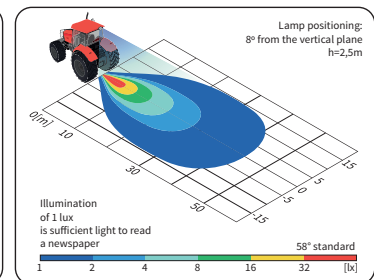

DIMENSIONS

Cat. number	Luminous flux			Optics	FF	standard	IP rating	IP67	IP69K	Accessories	cable 0.5 m	cable 0.15 m	Bracket	3 screws	3 bolts	4 bolts	Connectors	Deutsch DT	AMP SuperSeal 1,5
	2000 lm	1500 lm	1000 lm																
CRC5D.51620		✓						✓	✓					✓					
CRC5D.51622		✓						✓	✓										
CRC5D.51621		✓						✓	✓										
CRC5D.51623		✓						✓	✓										
CRC5D.51624		✓						✓	✓										
CRC5D.51625		✓						✓	✓			✓							
CRC5D.51626		✓						✓	✓			✓							
CRC5D.51627		✓						✓	✓										
CRC5D.51628		✓						✓	✓										
CRC5F.52020		✓						✓	✓		✓								
CRC5F.52022		✓						✓	✓										
CRC5F.52021		✓						✓	✓										
CRC5F.52023		✓						✓	✓										
CRC5F.52024		✓						✓	✓										
CRC5F.52025		✓						✓	✓										
CRC5F.52026		✓						✓	✓			✓							
CRC5F.52027		✓						✓	✓										
CRC5F.52028		✓						✓	✓										
CRC5C.51520																			
CRC5C.51522																			
CRC5C.51521																			
CRC5C.51523																			
CRC5C.51524																			
CRC5C.51525																			
CRC5C.51526																			
CRC5C.51527																			
CRC5C.51528																			
CRC5E.51920																			
CRC5E.51922																			
CRC5E.51921																			
CRC5E.51923																			
CRC5E.51924																			
CRC5E.51925																			
CRC5E.51926																			
CRC5E.51927																			
CRC5E.51928