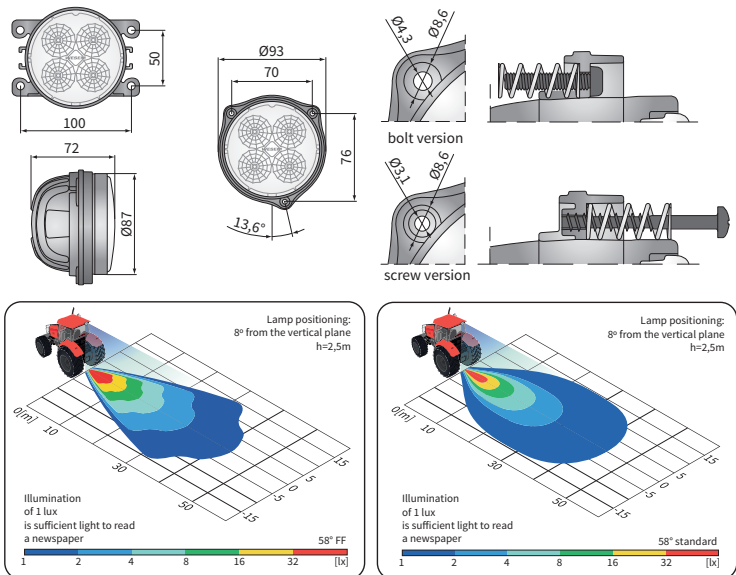

Correct polarity required.

Mounting: factory prepared places, built-in to vehicle's recess.

It is possible to install needed connectors for a version with cable (on request).

Useful parts while installing:

deutsch plug DT06-2S 2-pin - cat. No. A.07135

AMP SuperSeal 1,5 plug 2-pin - cat. No. A.07137

DIMENSIONS

Cat. number	Luminous flux			Optics	FF	standard	IP rating	IP67	IP69K	Accessories	cable 0.5 m	cable 0.15 m	Bracket	3 screws	3 bolts	4 bolts	Connectors	Deutsch DT	AMP SuperSeal 1,5
	2000 lm	1500 lm	1000 lm																
CRC5D.51620		✓						✓	✓					✓					
CRC5D.51622		✓						✓	✓										
CRC5D.51621		✓						✓	✓										
CRC5D.51623		✓						✓	✓										
CRC5D.51624		✓						✓	✓										
CRC5D.51625		✓						✓	✓			✓							
CRC5D.51626		✓						✓	✓			✓							
CRC5D.51627		✓						✓	✓										
CRC5D.51628		✓						✓	✓										
CRC5F.52020		✓						✓	✓		✓								
CRC5F.52022		✓						✓	✓										
CRC5F.52021		✓						✓	✓										
CRC5F.52023		✓						✓	✓										
CRC5F.52024		✓						✓	✓										
CRC5F.52025		✓						✓	✓										
CRC5F.52026		✓						✓	✓			✓							
CRC5F.52027		✓						✓	✓										
CRC5F.52028		✓						✓	✓										
CRC5C.51520																			
CRC5C.51522																			
CRC5C.51521																			
CRC5C.51523																			
CRC5C.51524																			
CRC5C.51525																			
CRC5C.51526																			
CRC5C.51527																			
CRC5C.51528																			
CRC5E.51920																			
CRC5E.51922																			
CRC5E.51921																			
CRC5E.51923																			
CRC5E.51924																			
CRC5E.51925																			
CRC5E.51926																			
CRC5E.51927																			
CRC5E.51928																			