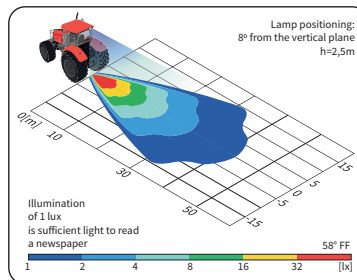

DIMENSIONS

Cat. number	Luminous flux			Optics	FF	standard	IP rating	IP67	IP69K	Accessories	cable 0.5 m	cable 0.15 m	Bracket	3 screws	3 bolts	4 bolts	Connectors	Deutsch DT	AMP SuperSeal 1,5
	2000 lm	1500 lm	1000 lm																
CRC5D.51620		✓						✓	✓					✓					
CRC5D.51622		✓						✓	✓										
CRC5D.51621		✓						✓	✓										
CRC5D.51623		✓						✓	✓										
CRC5D.51624		✓						✓	✓										
CRC5D.51625		✓						✓	✓			✓							
CRC5D.51626		✓						✓	✓			✓							
CRC5D.51627		✓						✓	✓										
CRC5D.51628		✓						✓	✓										
CRC5F.52020		✓						✓	✓		✓								
CRC5F.52022		✓						✓	✓										
CRC5F.52021		✓						✓	✓										
CRC5F.52023		✓						✓	✓										
CRC5F.52024		✓						✓	✓										
CRC5F.52025		✓						✓	✓										
CRC5F.52026		✓						✓	✓			✓							
CRC5F.52027		✓						✓	✓										
CRC5F.52028		✓						✓	✓										
CRC5C.51520																			
CRC5C.51522																			
CRC5C.51521																			
CRC5C.51523																			
CRC5C.51524																			
CRC5C.51525																			
CRC5C.51526																			
CRC5C.51527																			
CRC5C.51528																			
CRC5E.51920																			
CRC5E.51922																			
CRC5E.51921																			
CRC5E.51923																			
CRC5E.51924																			
CRC5E.51925																			
CRC5E.51926																			
CRC5E.51927																			
CRC5E.51928