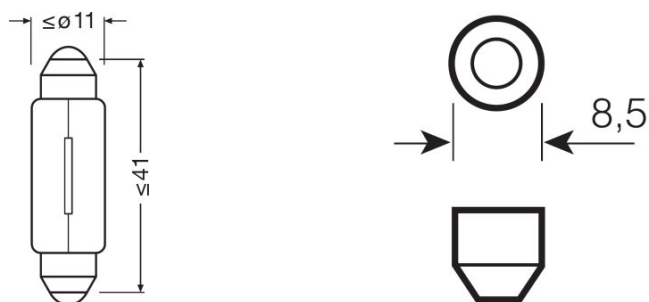

Product datasheet

Technical data

Product information

Order reference	6413
Application (Category and Product specific)	Auxiliary lamp

Electrical data

Power input	5 W
Nominal voltage	12.0 V
Nominal wattage	5.00 W
Test voltage	13.5 V
Power input tolerance	±10 %

Photometrical data

Luminous flux	45 lm
Luminous flux tolerance	±20 %

Dimensions & weight

Diameter	11.0 mm
Product weight	3.02 g
Length	41.0 mm

Lifespan

Lifespan B3	1000 h
Lifespan Tc	2000 h

Additional product data

Logistical Data

Product code	Product description	Packaging unit (Pieces/Unit)	Dimensions (length x width x height)	Volume	Gross weight
4050300891439	ORIGINAL FESTOON 6413	Unpacked 1	26 mm x 10 mm x 10 mm	0.00 dm ³	4.00 g
4050300891446	ORIGINAL FESTOON 6413	Folding carton box 10	58 mm x 54 mm x 139 mm	0.44 dm ³	52.20 g
4008321093752	ORIGINAL FESTOON 6413	Shipping carton box 50	273 mm x 145 mm x 65 mm	2.57 dm ³	311.00 g